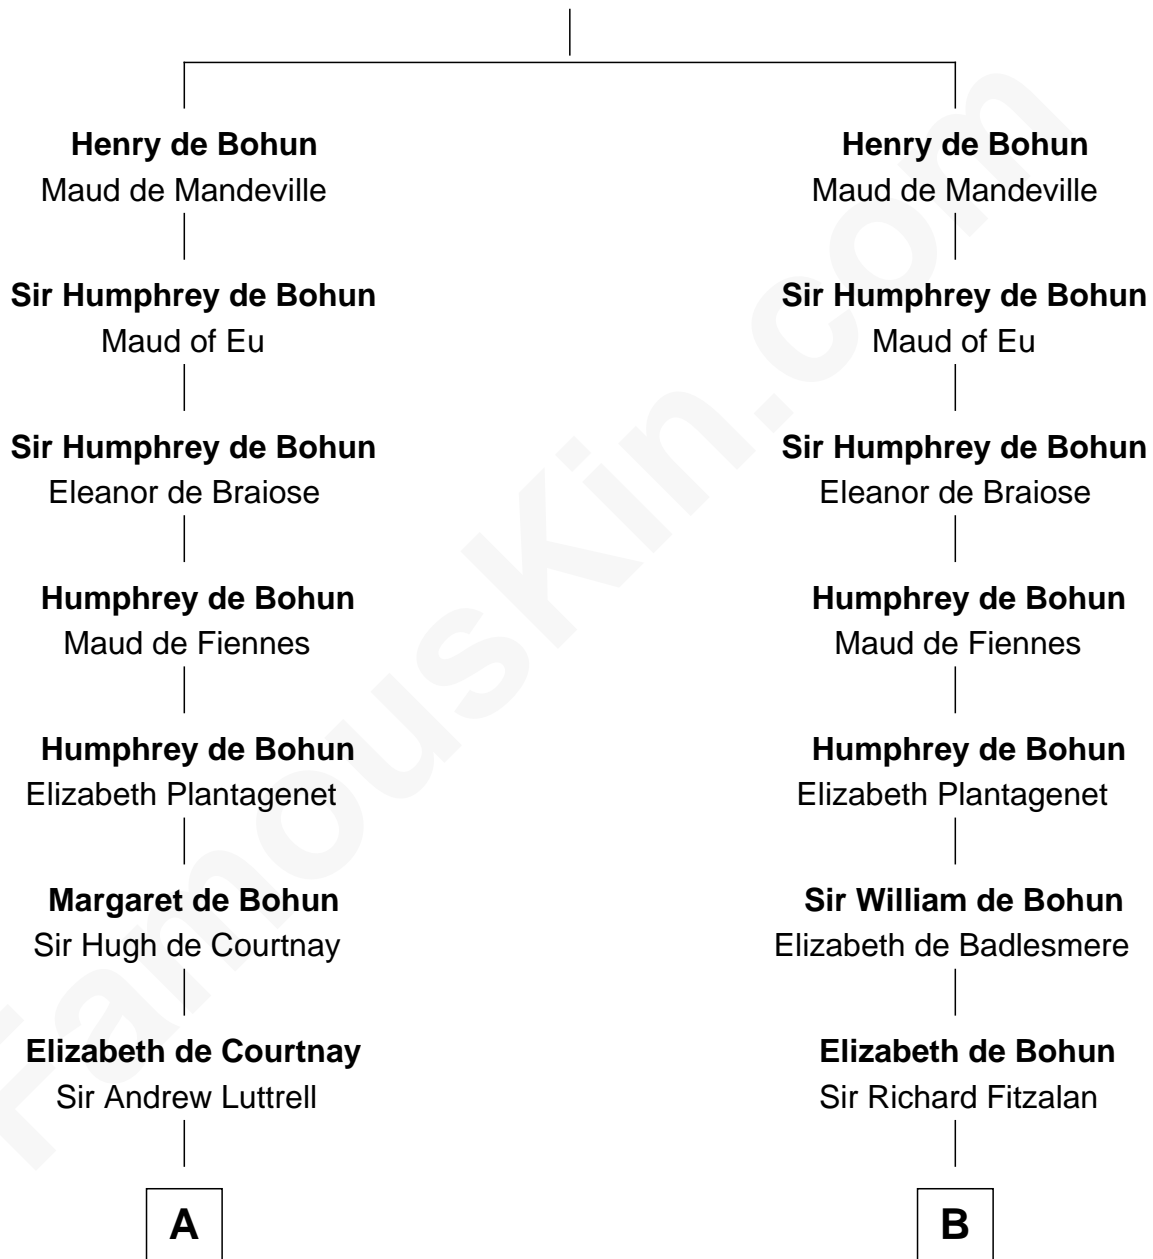

FamousKin.com Relationship Chart of

James Russell Lowell

American "Fireside" Poet

21st cousin of

Shubael D. Childs

Founder of S.D. Childs & Company

Humphrey IV de Bohun

Margaret of Scotland