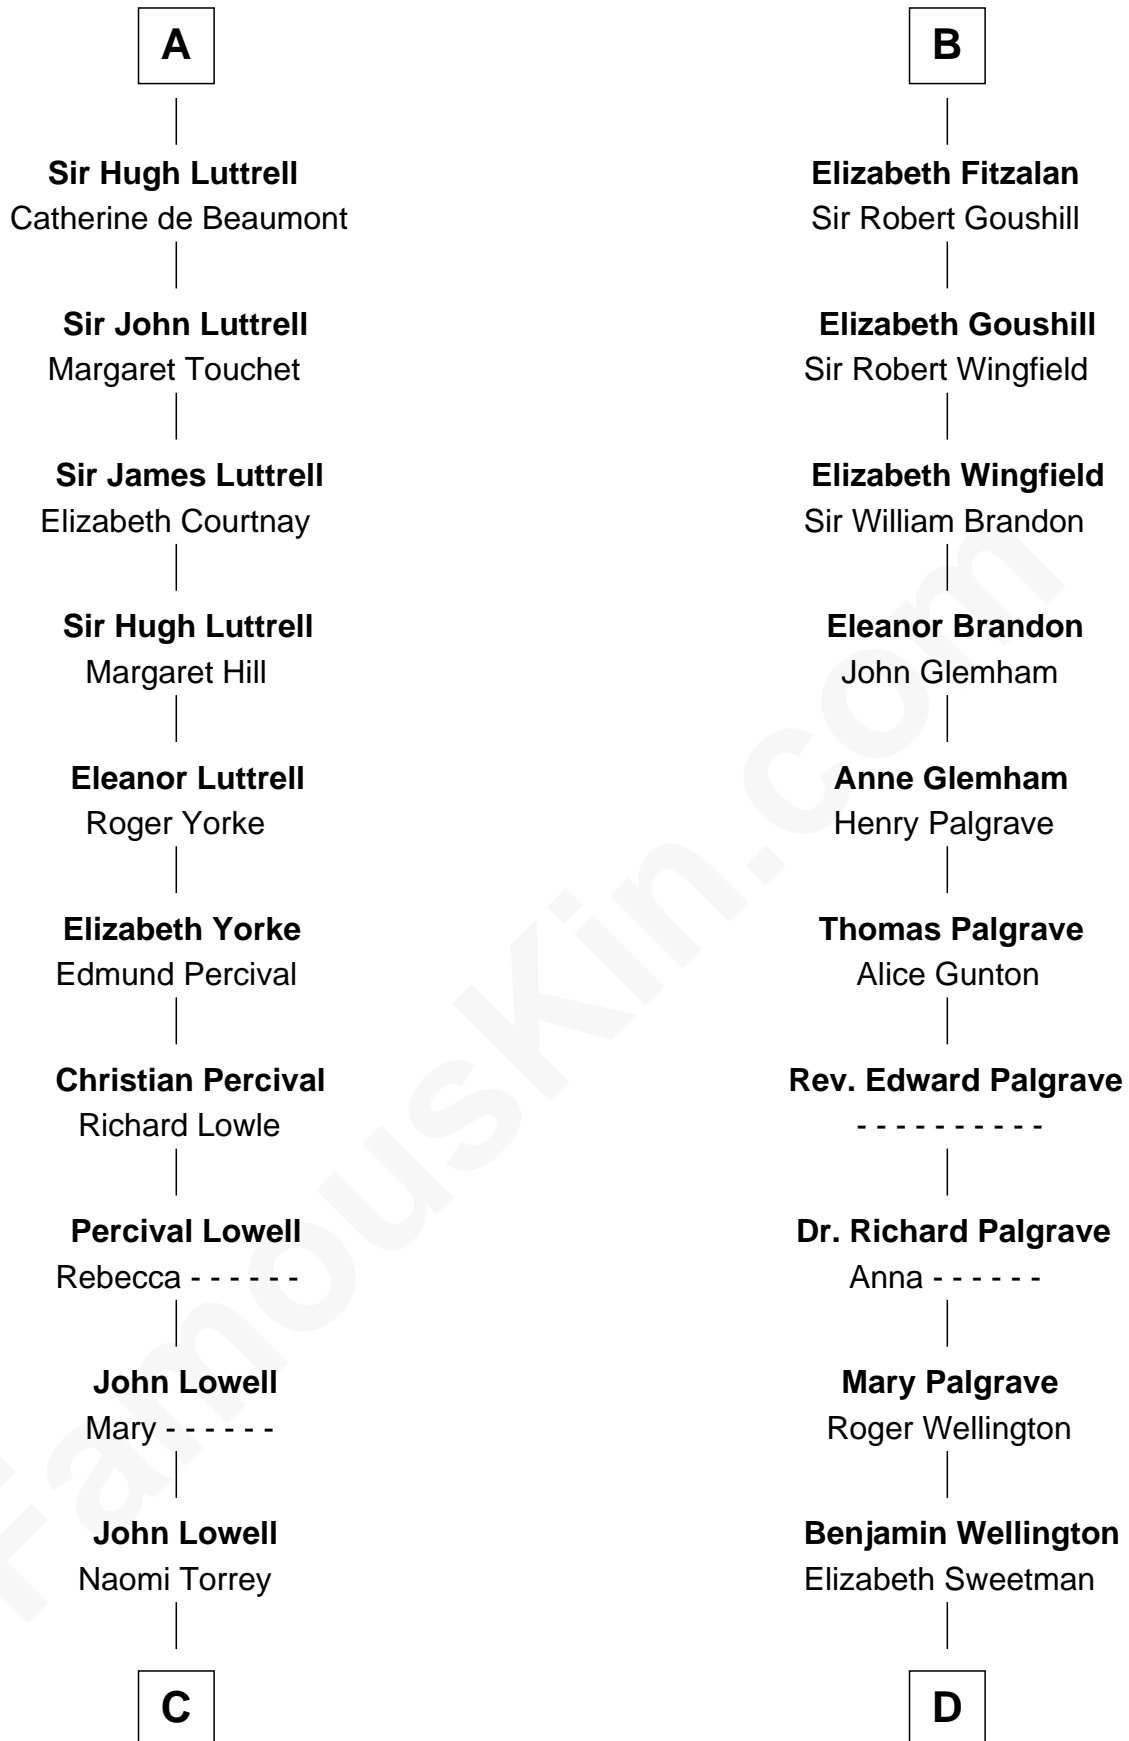

FamousKin.com Relationship Chart of

James Russell Lowell

American "Fireside" Poet

21st cousin of

Shubael D. Childs

Founder of S.D. Childs & Company

Humphrey IV de Bohun

Margaret of Scotland