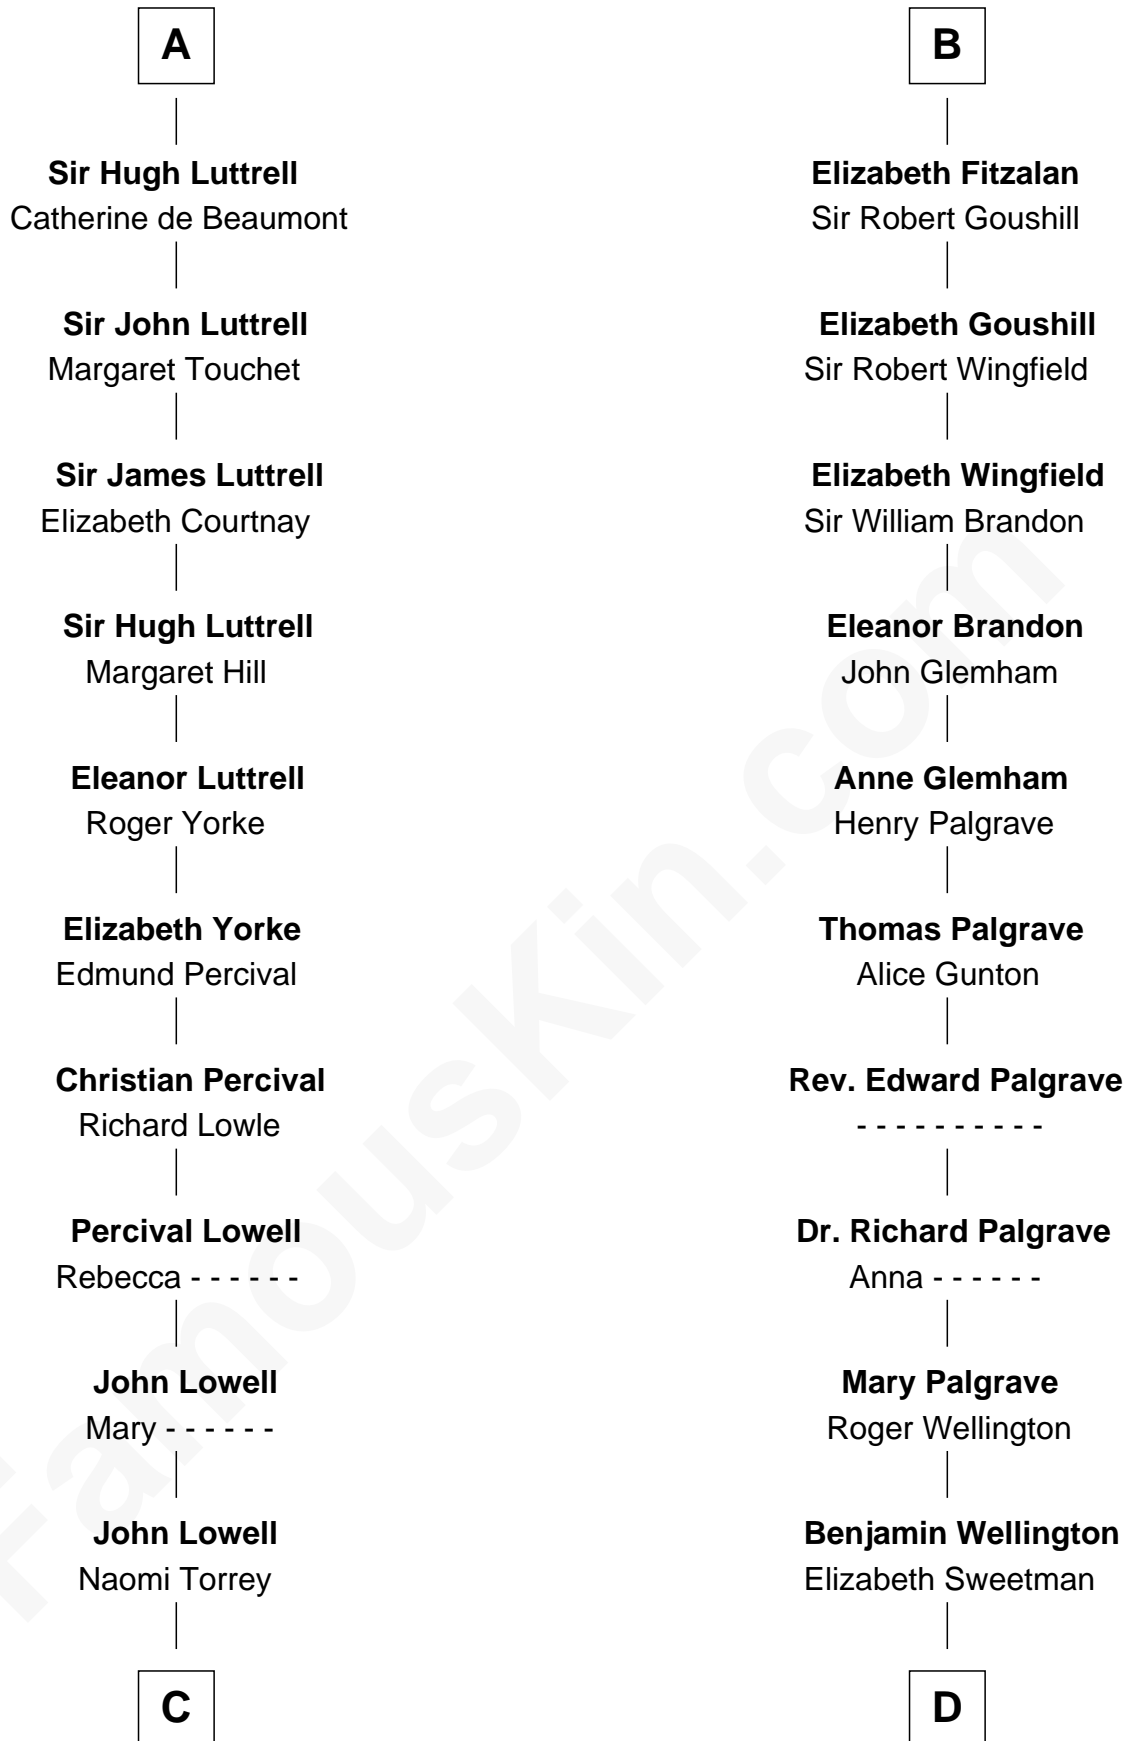

**FamousKin.com**  
**Relationship Chart of**  
**James Russell Lowell**  
*American "Fireside" Poet*

**21st cousin of**

**Shubael D. Childs**  
*Founder of S.D. Childs & Company*

**C**

**Ebenezer Lowell**

Elizabeth Shailer

**Rev. John Lowell**

Sarah Champney

**John Lowell**

Rebecca Russell

**Rev. Charles Lowell**

Harriet Brackett Spence

**James Russell Lowell**