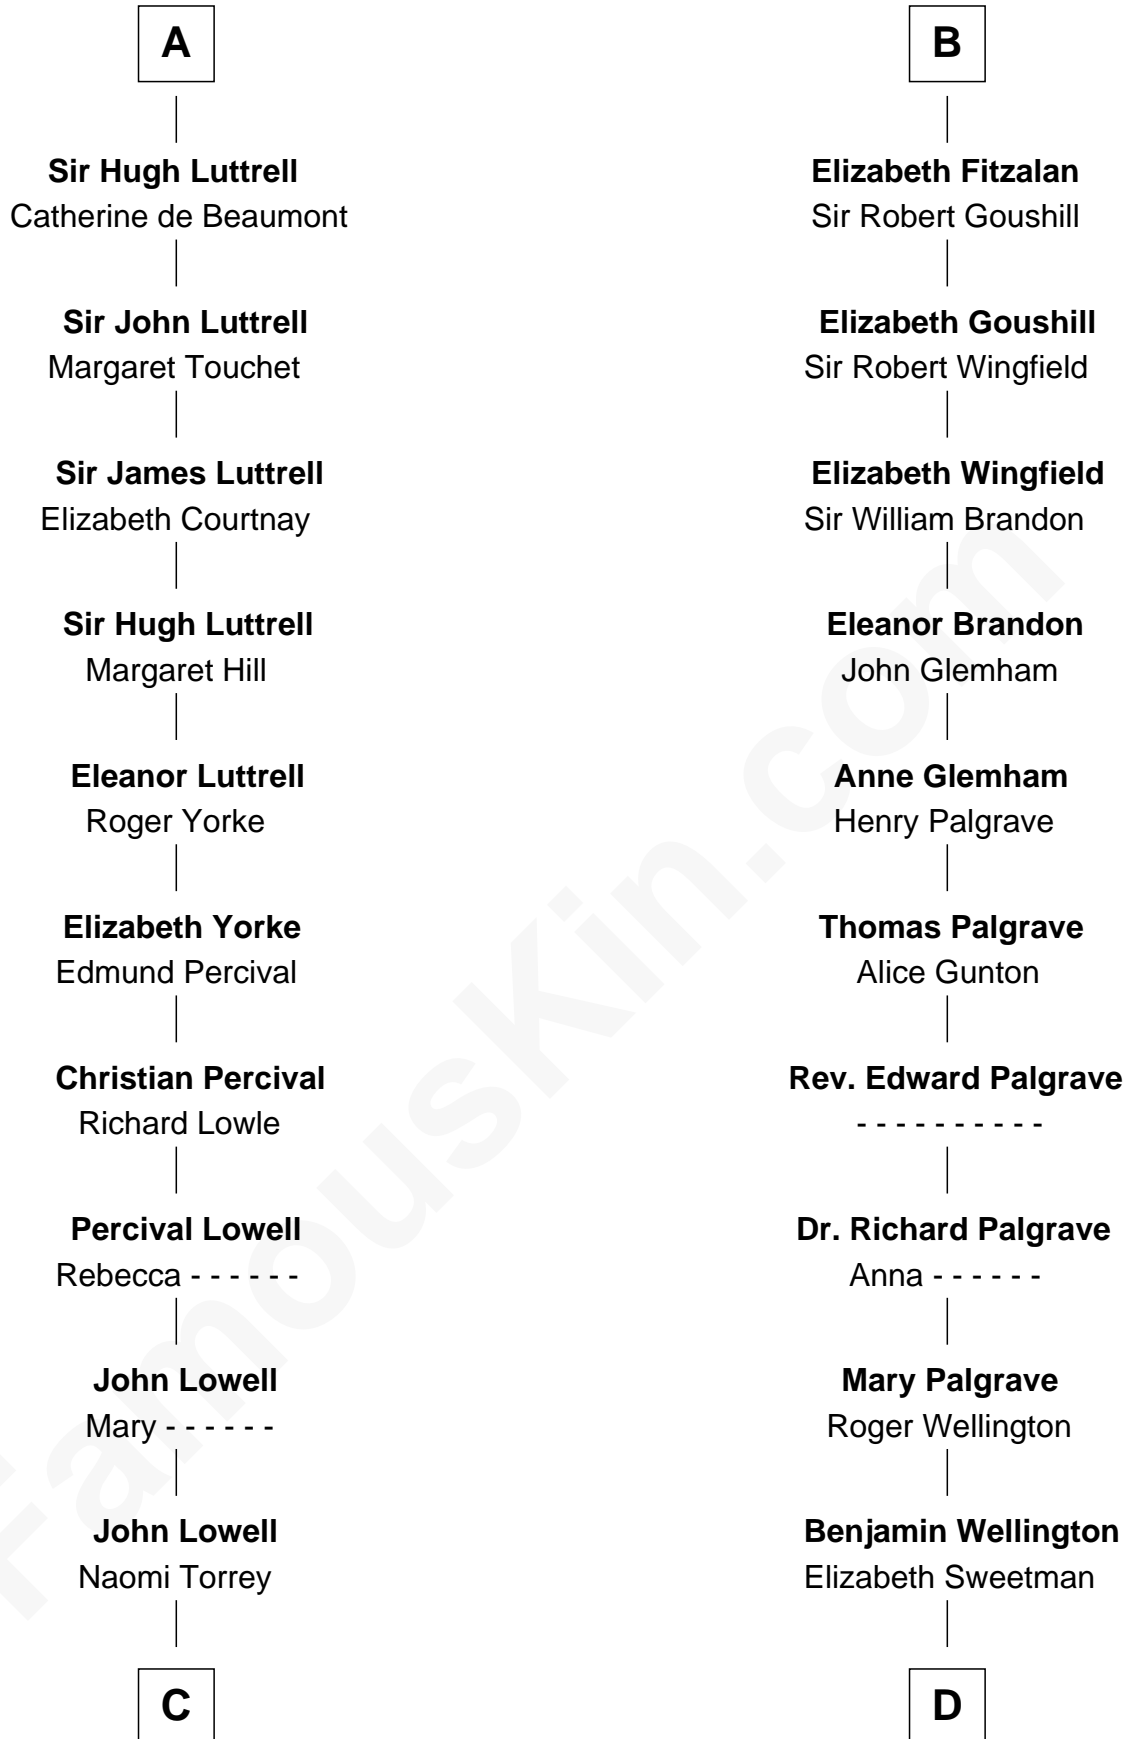

**FamousKin.com**  
**Relationship Chart of**  
**James Russell Lowell**  
*American "Fireside" Poet*

**21st cousin of**  
**Shubael D. Childs**  
*Founder of S.D. Childs & Company*

**C**

**Ebenezer Lowell**

Elizabeth Shailer

**Rev. John Lowell**

Sarah Champney

**John Lowell**

Rebecca Russell

**Rev. Charles Lowell**

Harriet Brackett Spence

**James Russell Lowell**