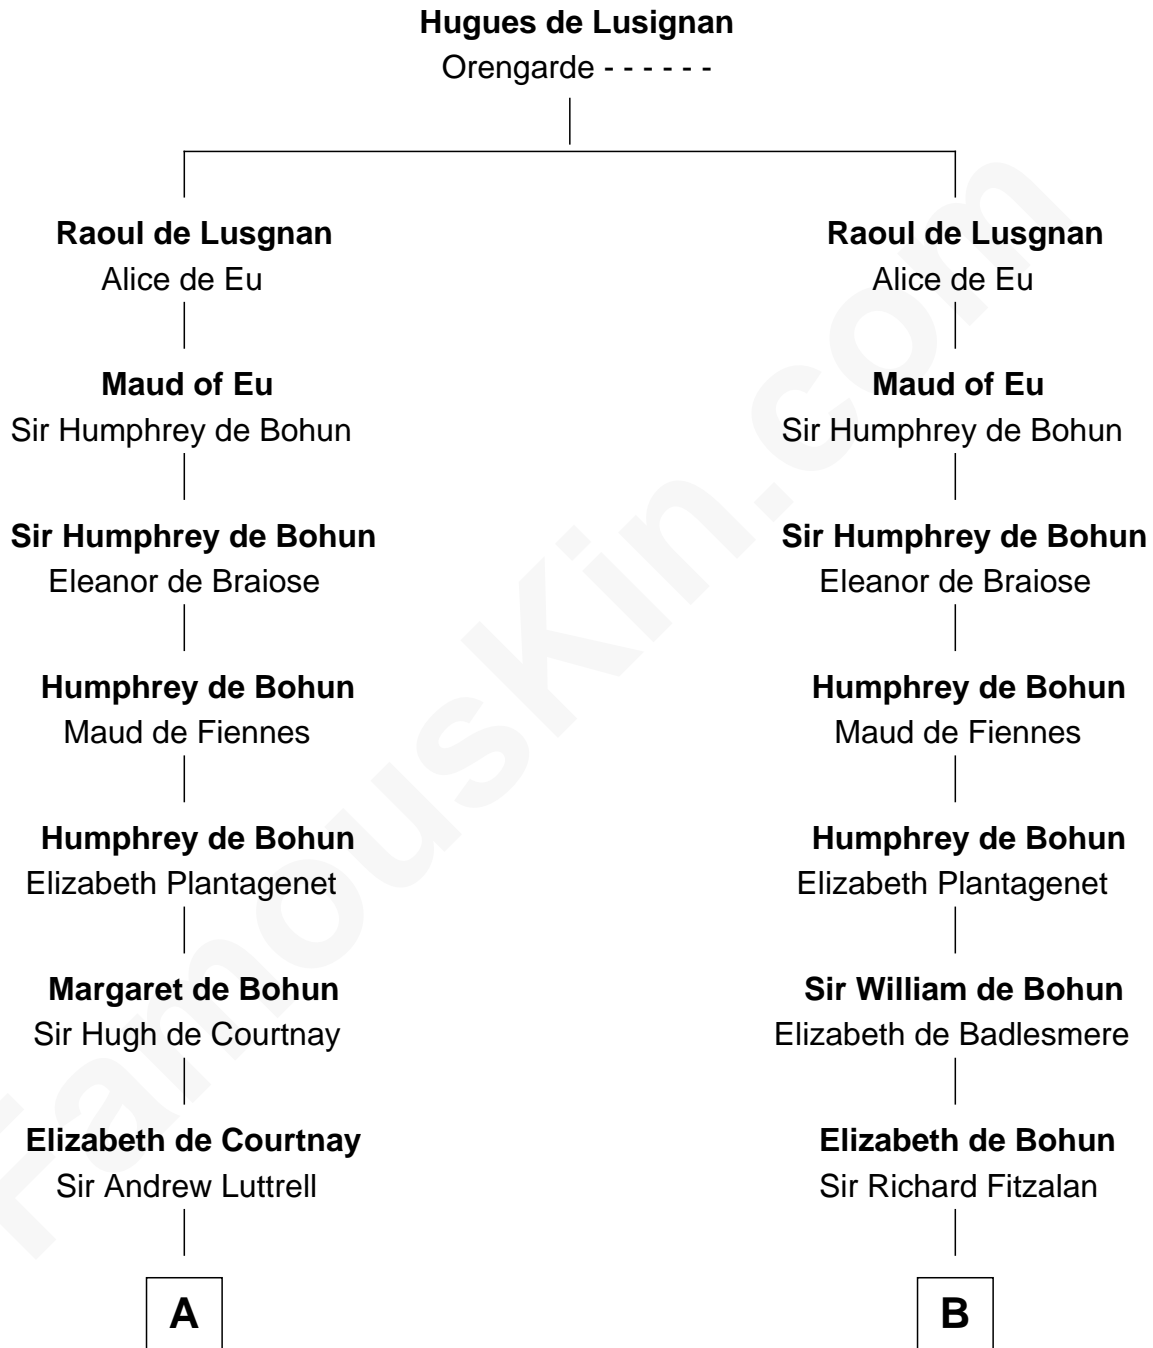

**FamousKin.com**  
**Relationship Chart of**  
**James Russell Lowell**  
*American "Fireside" Poet*

**21st cousin of**  
**Shubael D. Childs**  
*Founder of S.D. Childs & Company*

**C**

**Ebenezer Lowell**

Elizabeth Shailer

**Rev. John Lowell**

Sarah Champney

**John Lowell**

Rebecca Russell

**Rev. Charles Lowell**

Harriet Brackett Spence

**James Russell Lowell**