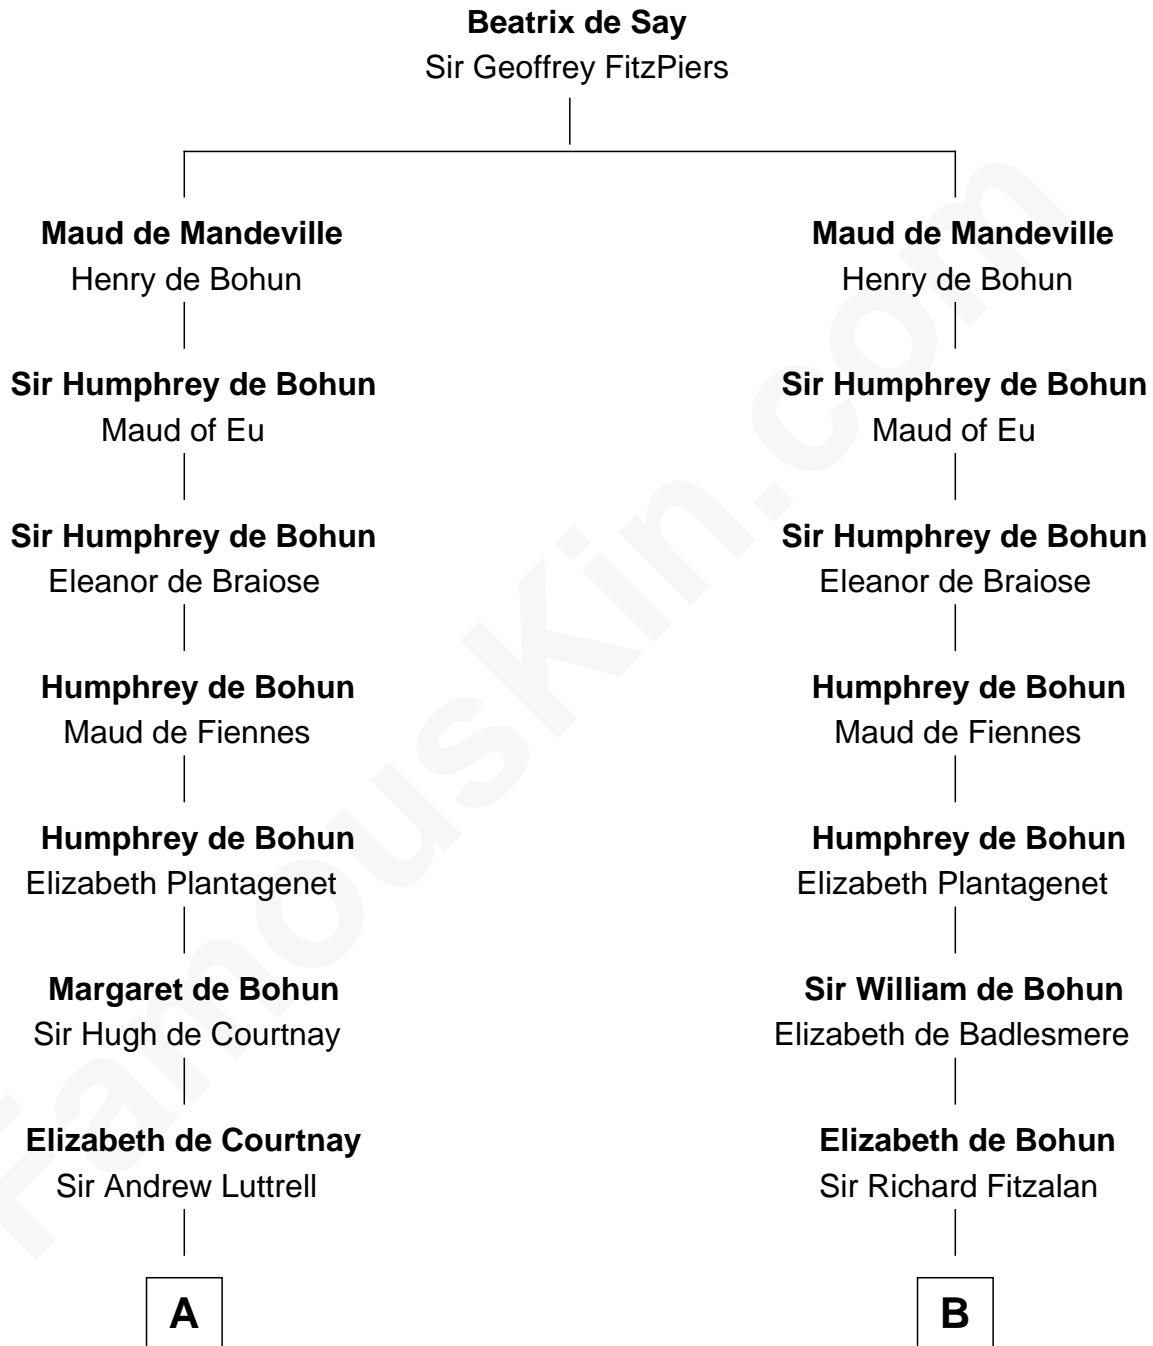

FamousKin.com Relationship Chart of

James Russell Lowell

American "Fireside" Poet

21st cousin of

Shubael D. Childs

Founder of S.D. Childs & Company

C

Ebenezer Lowell