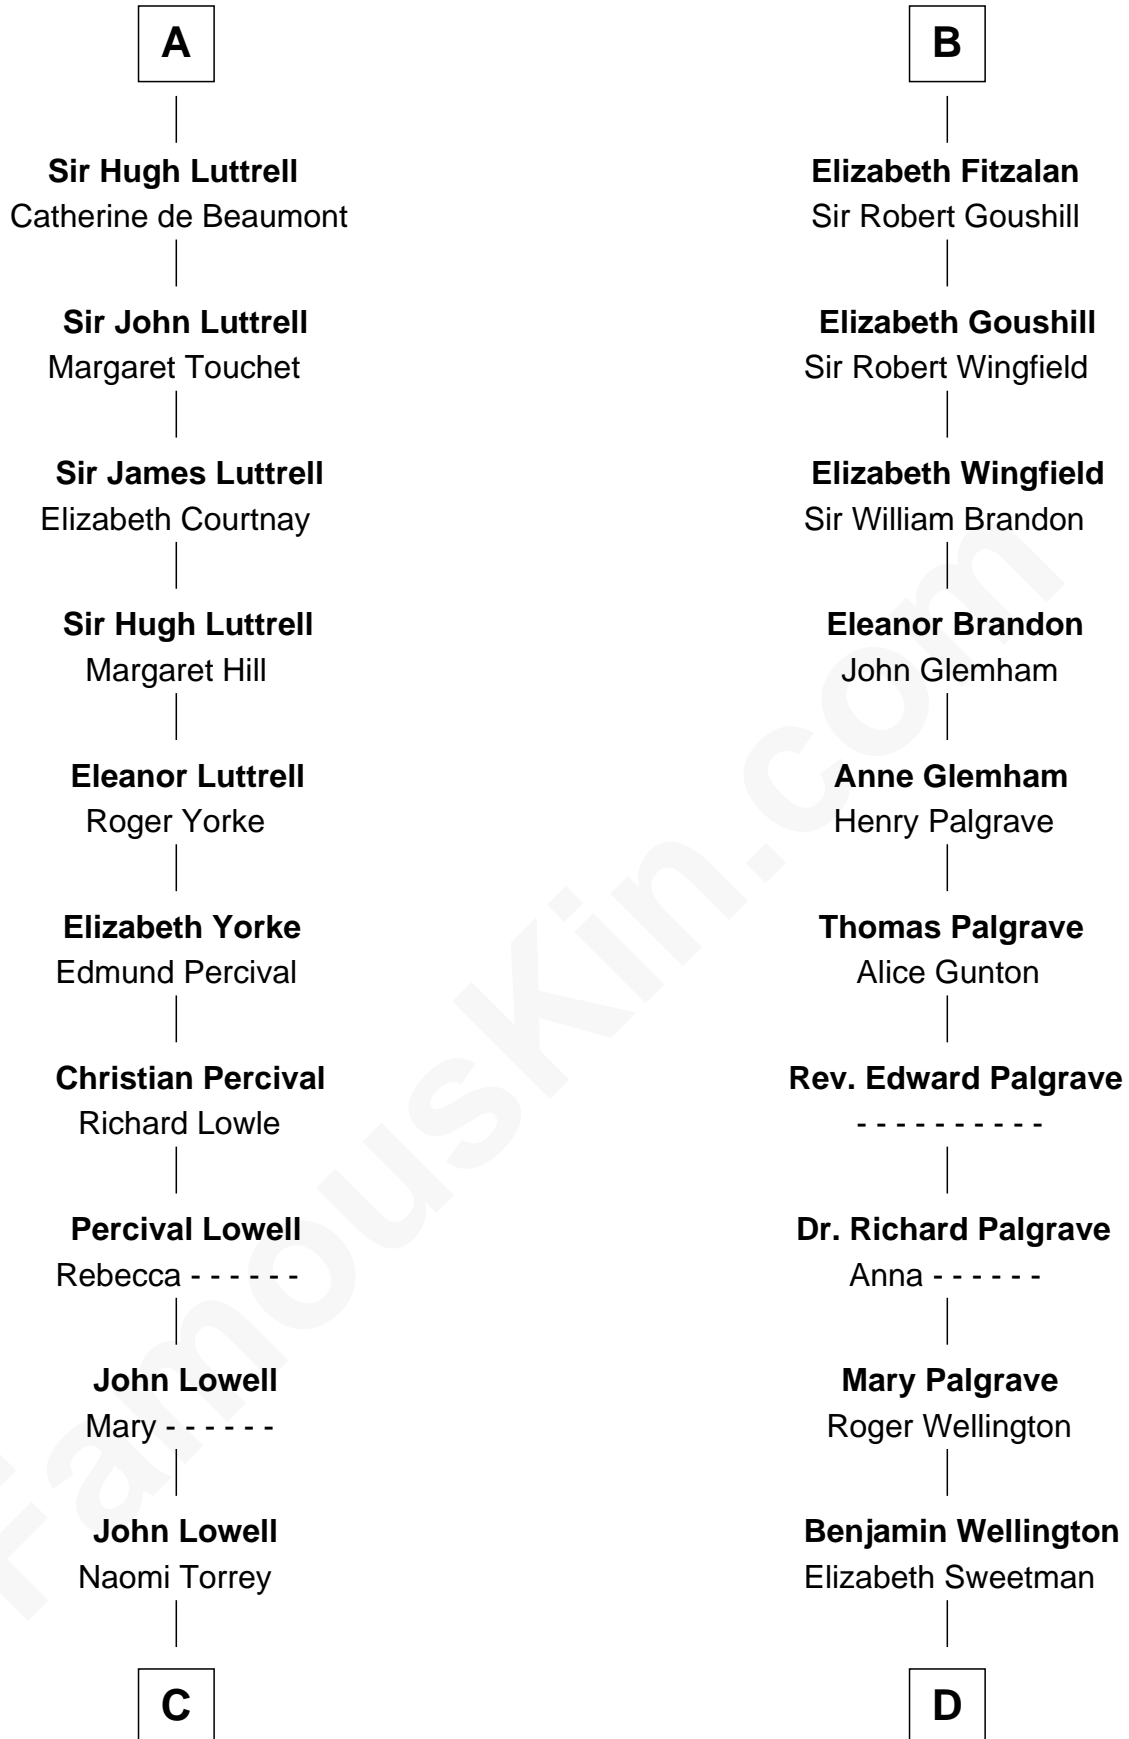

FamousKin.com Relationship Chart of

James Russell Lowell

American "Fireside" Poet

21st cousin of

Shubael D. Childs

Founder of S.D. Childs & Company

C

Ebenezer Lowell