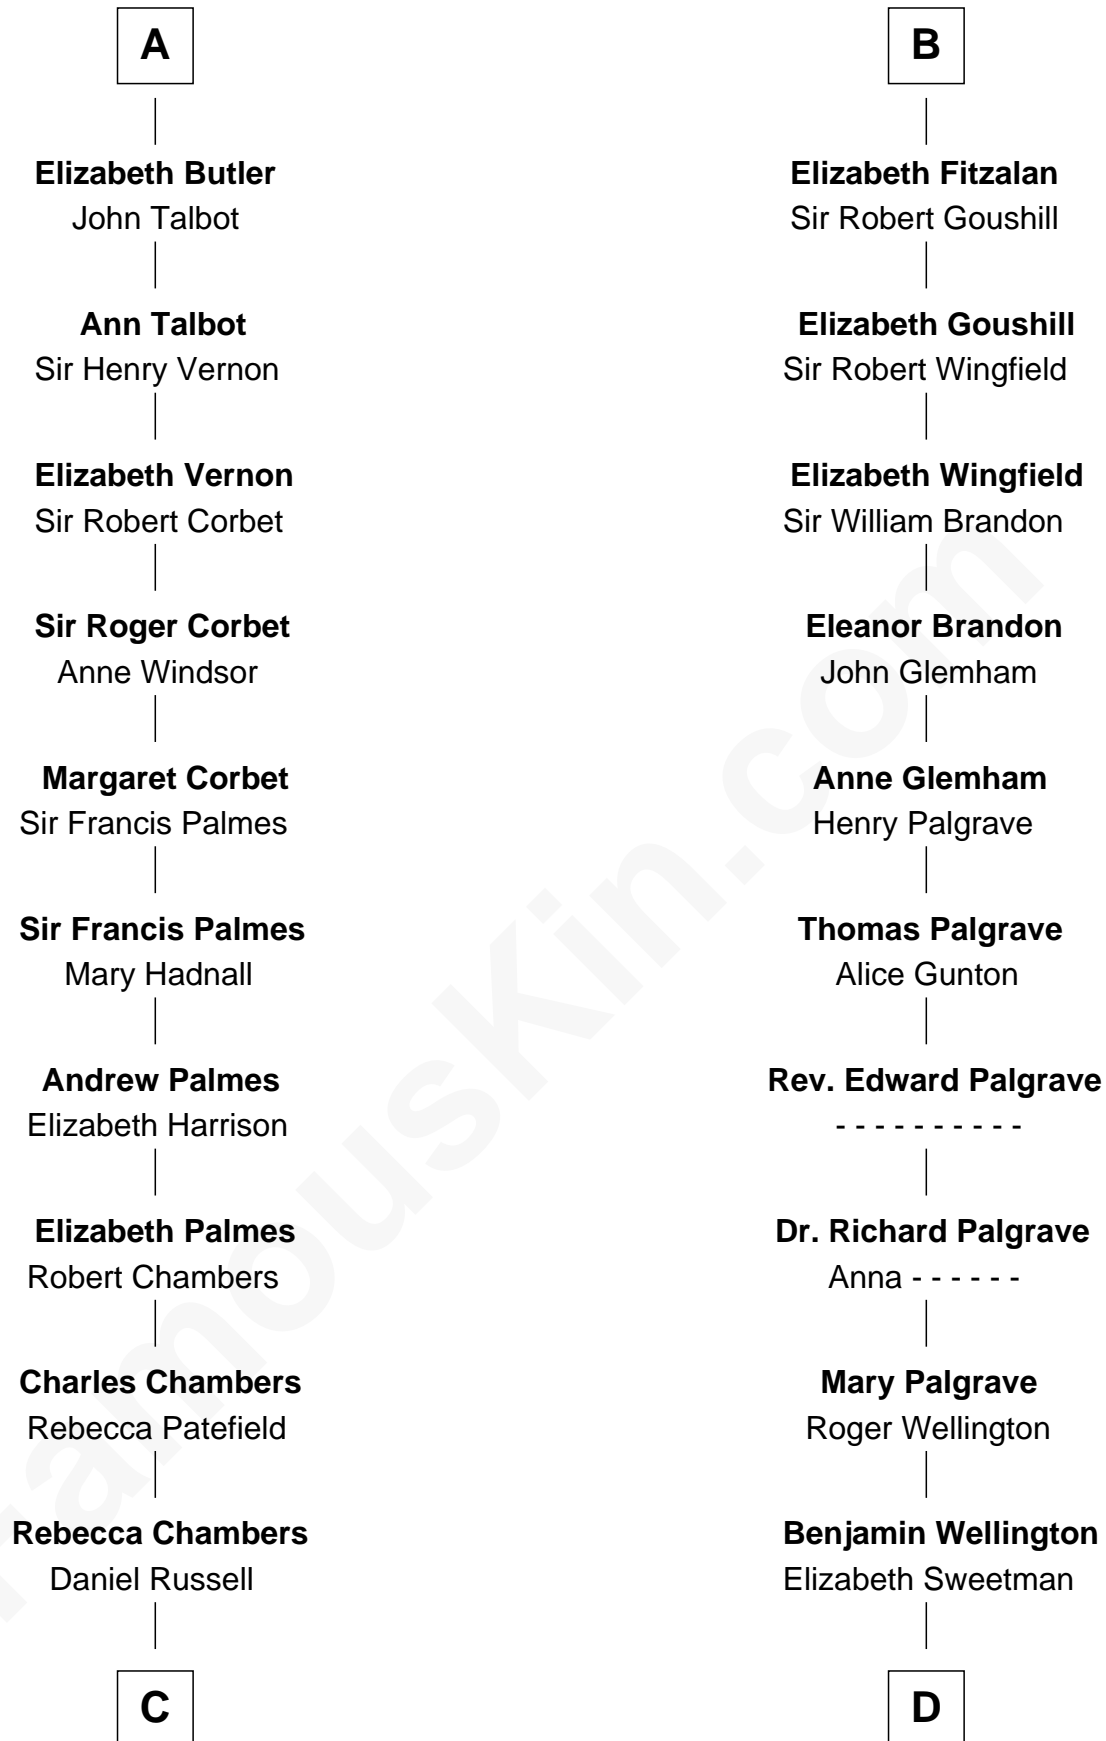

# FamousKin.com Relationship Chart of

**James Russell Lowell**

*American "Fireside" Poet*

20th cousin 1 time removed of

**Shubael D. Childs**

*Founder of S.D. Childs & Company*

**Waleran de Newburgh**

Alice de Harcourt