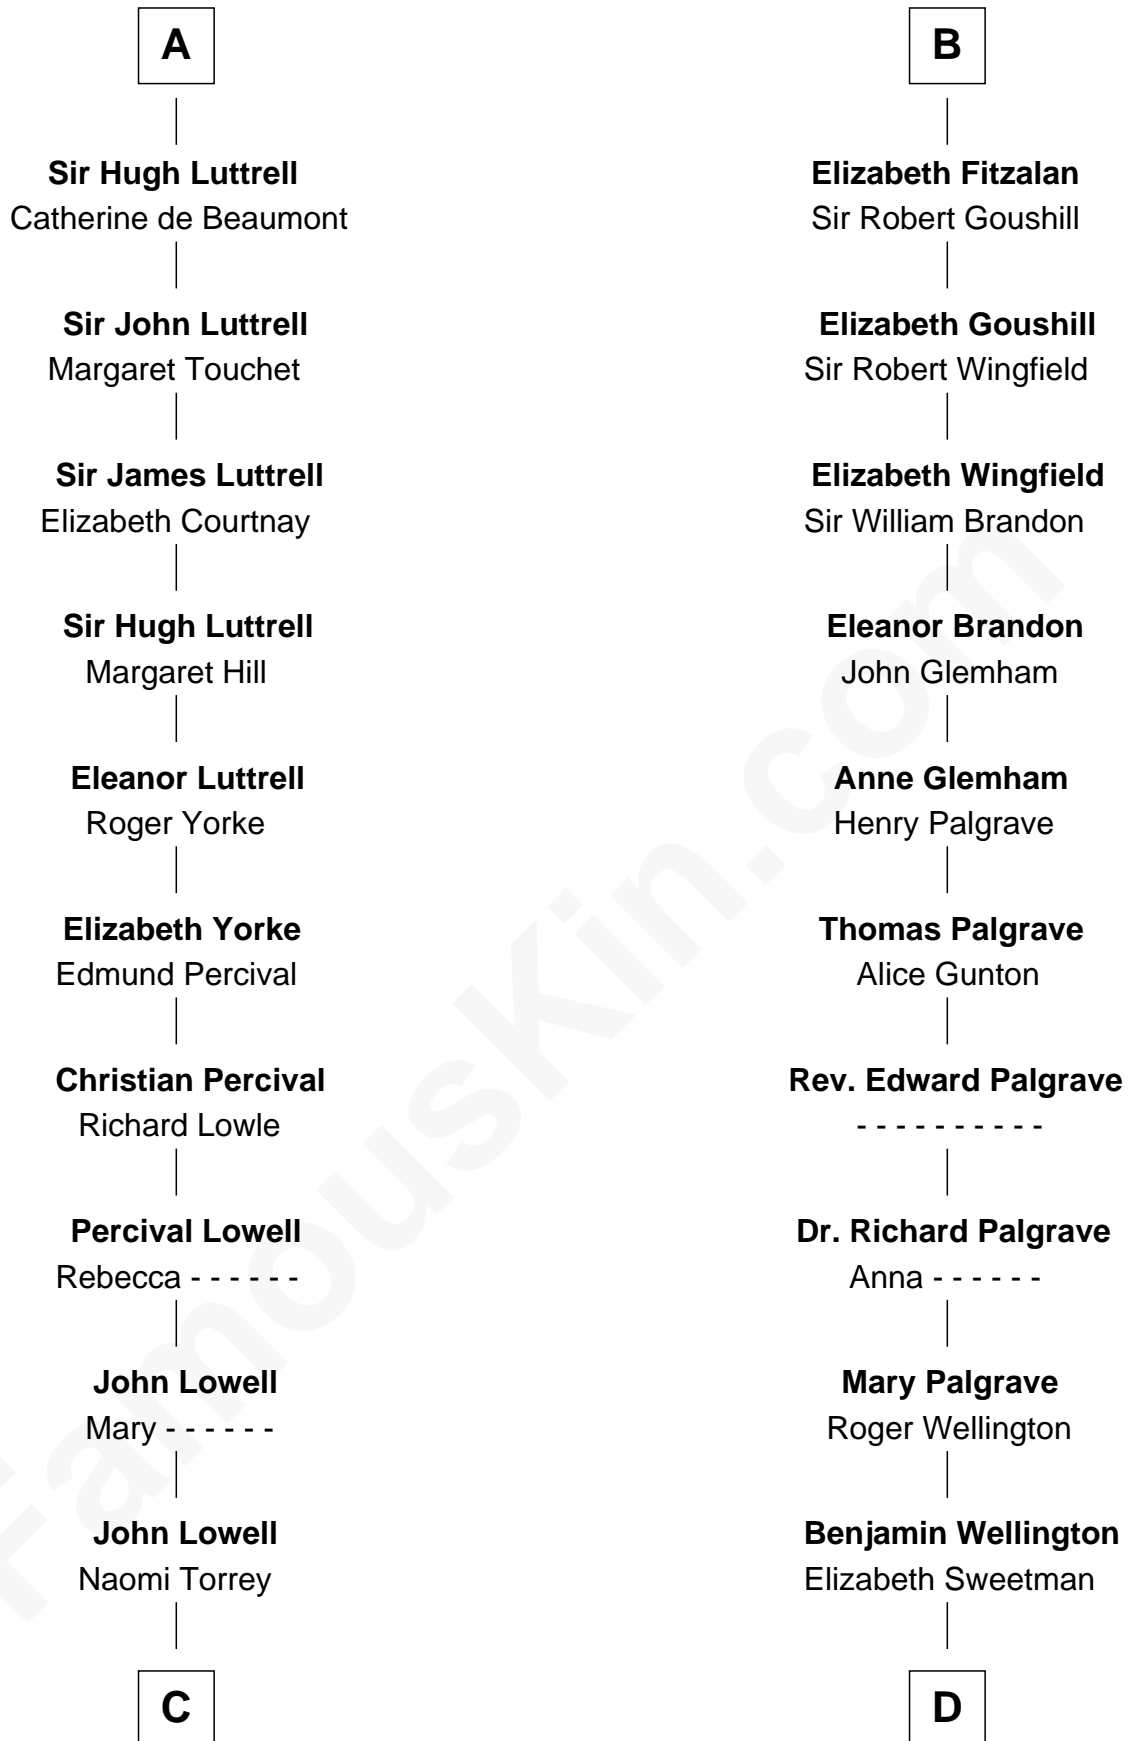

FamousKin.com
Relationship Chart of
James Russell Lowell
American "Fireside" Poet

21st cousin of
Shubael D. Childs
Founder of S.D. Childs & Company

C

Ebenezer Lowell

Elizabeth Shailer

Rev. John Lowell

Sarah Champney