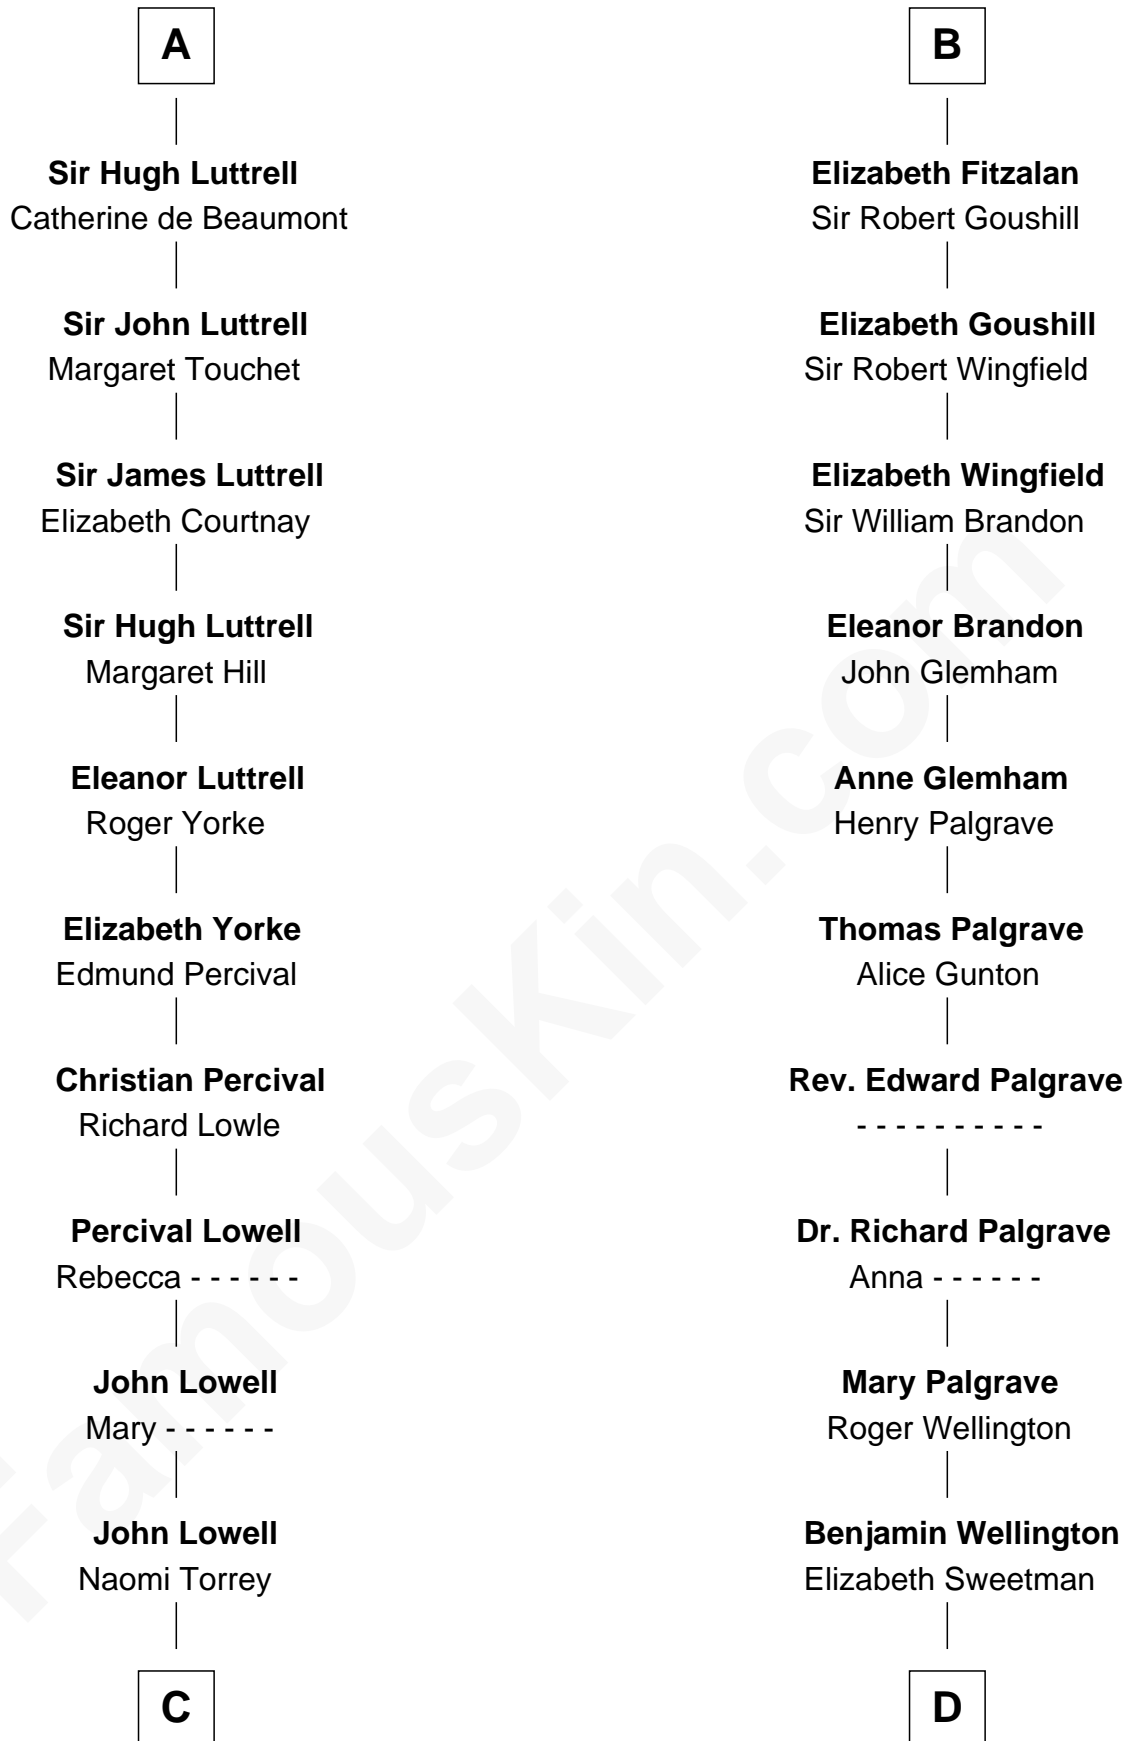

FamousKin.com Relationship Chart of

James Russell Lowell

American "Fireside" Poet

21st cousin of

Shubael D. Childs

Founder of S.D. Childs & Company

C

Ebenezer Lowell