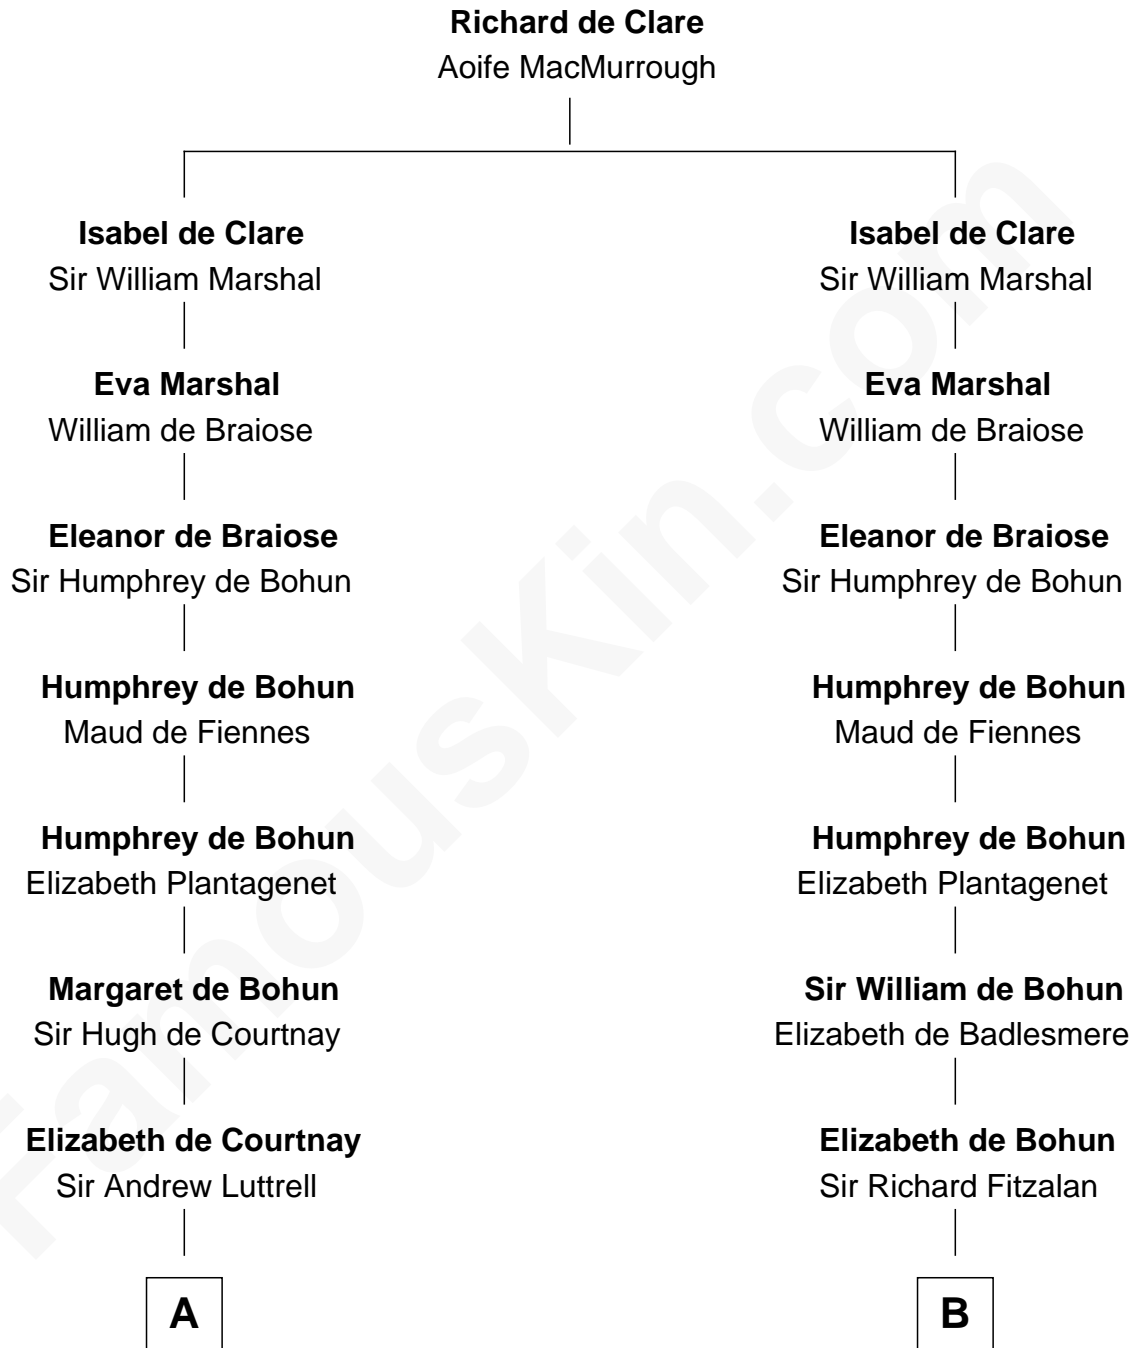

FamousKin.com Relationship Chart of

James Russell Lowell

American "Fireside" Poet

21st cousin of

Shubael D. Childs

Founder of S.D. Childs & Company

C

Ebenezer Lowell