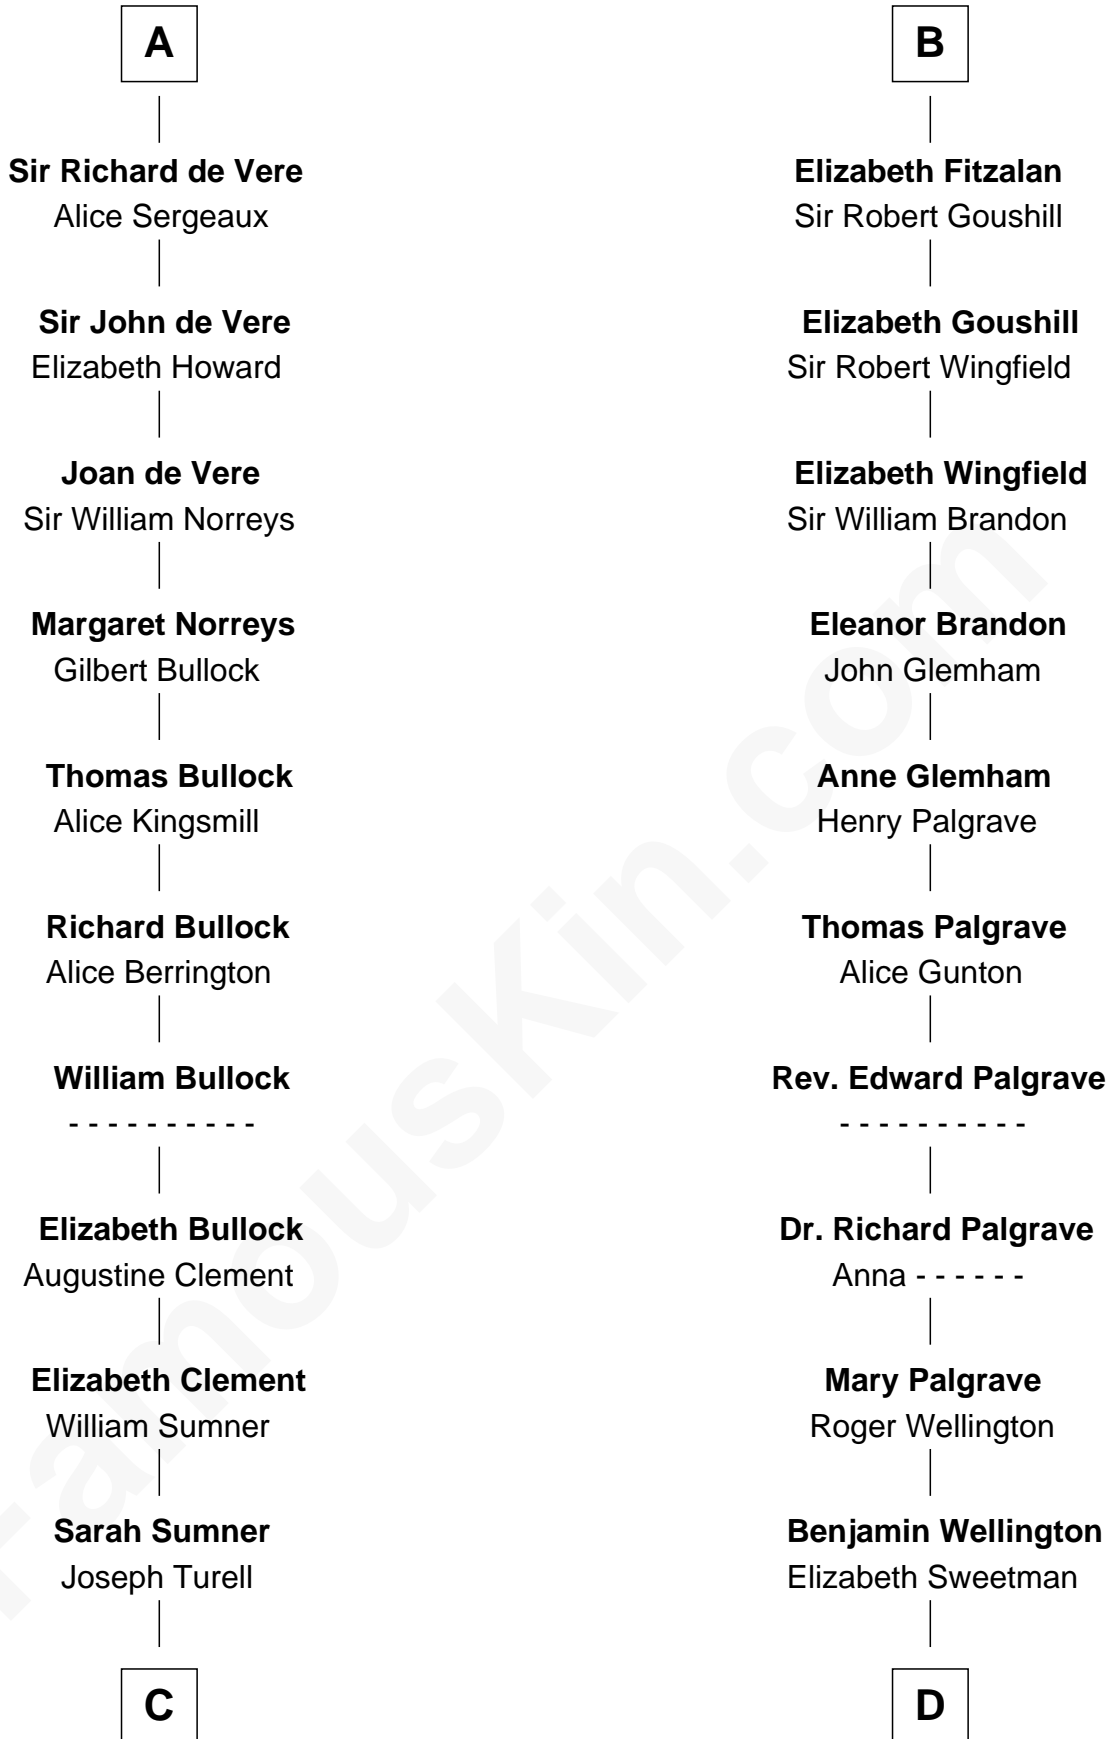

FamousKin.com
Relationship Chart of
James Russell Lowell
American "Fireside" Poet

21st cousin of
Shubael D. Childs
Founder of S.D. Childs & Company

Robert de Bermingham

C

Sarah Turell
Noah Champney

Sarah Champney
Rev. John Lowell