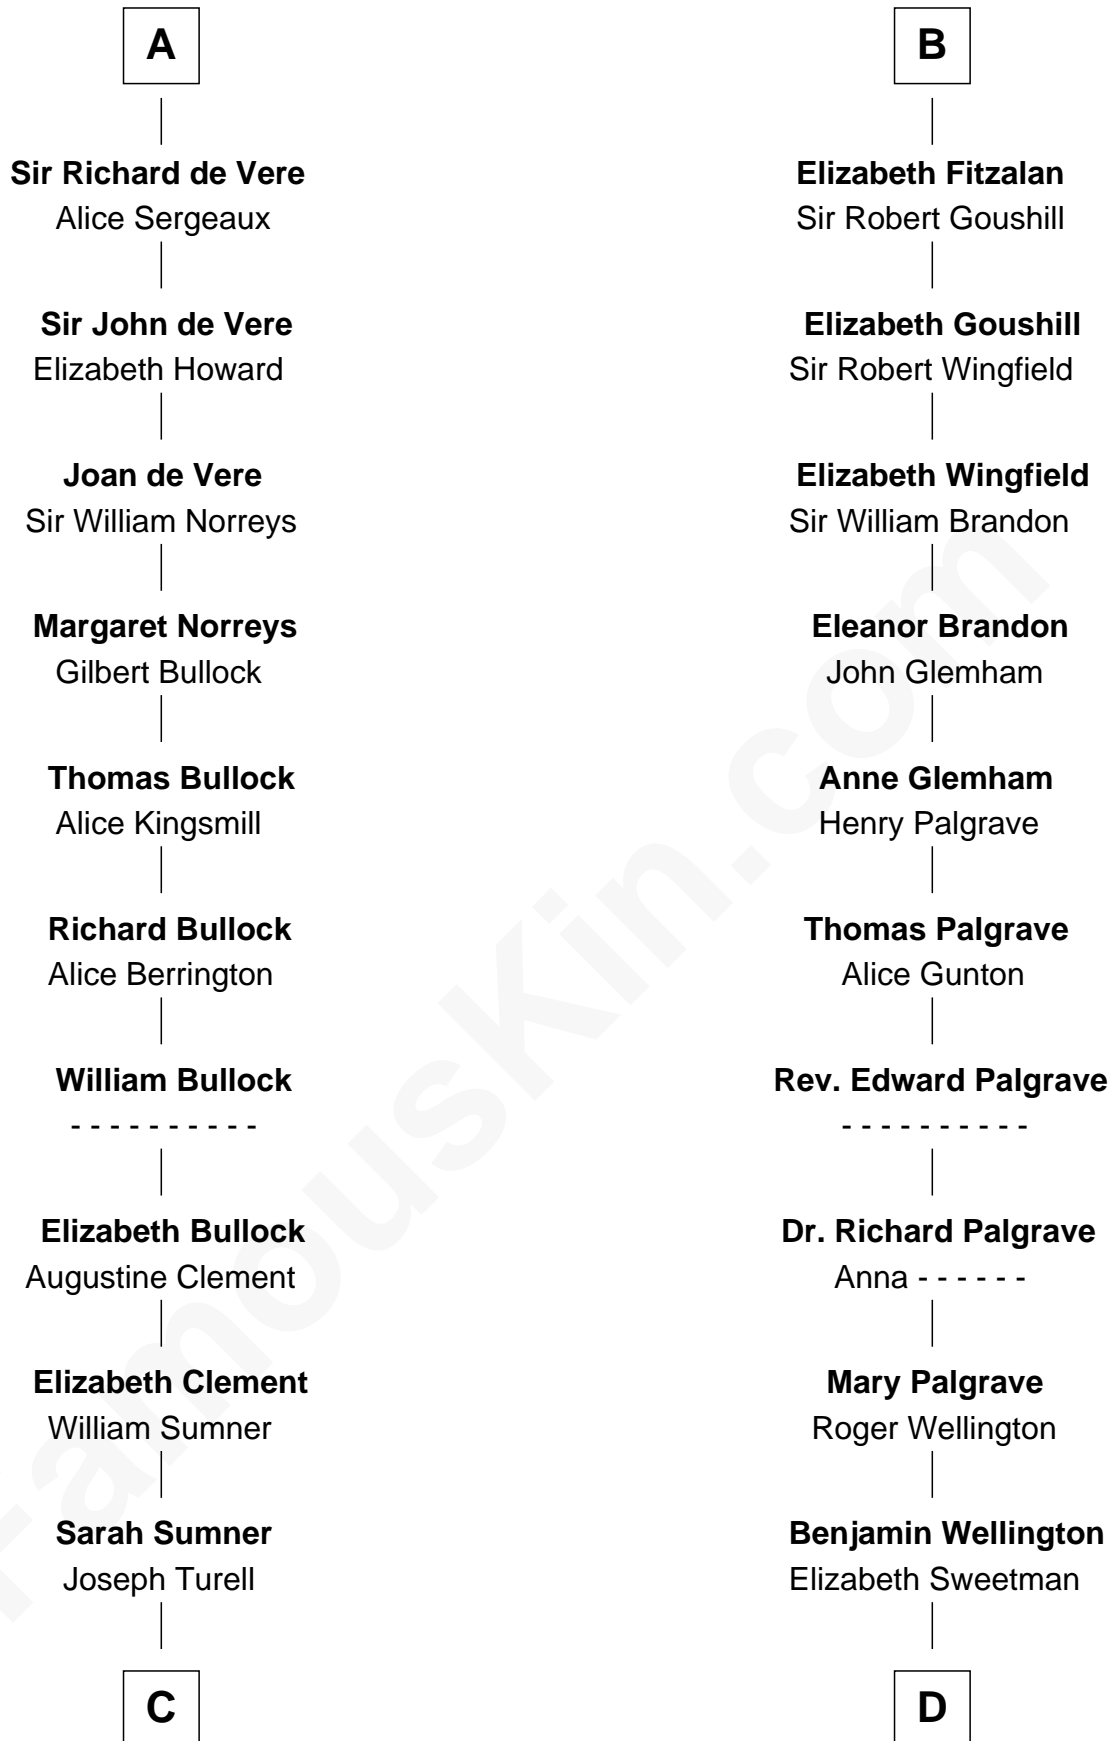

FamousKin.com
Relationship Chart of
James Russell Lowell
American "Fireside" Poet

21st cousin of
Shubael D. Childs
Founder of S.D. Childs & Company

C

Sarah Turell
Noah Champney

Sarah Champney
Rev. John Lowell