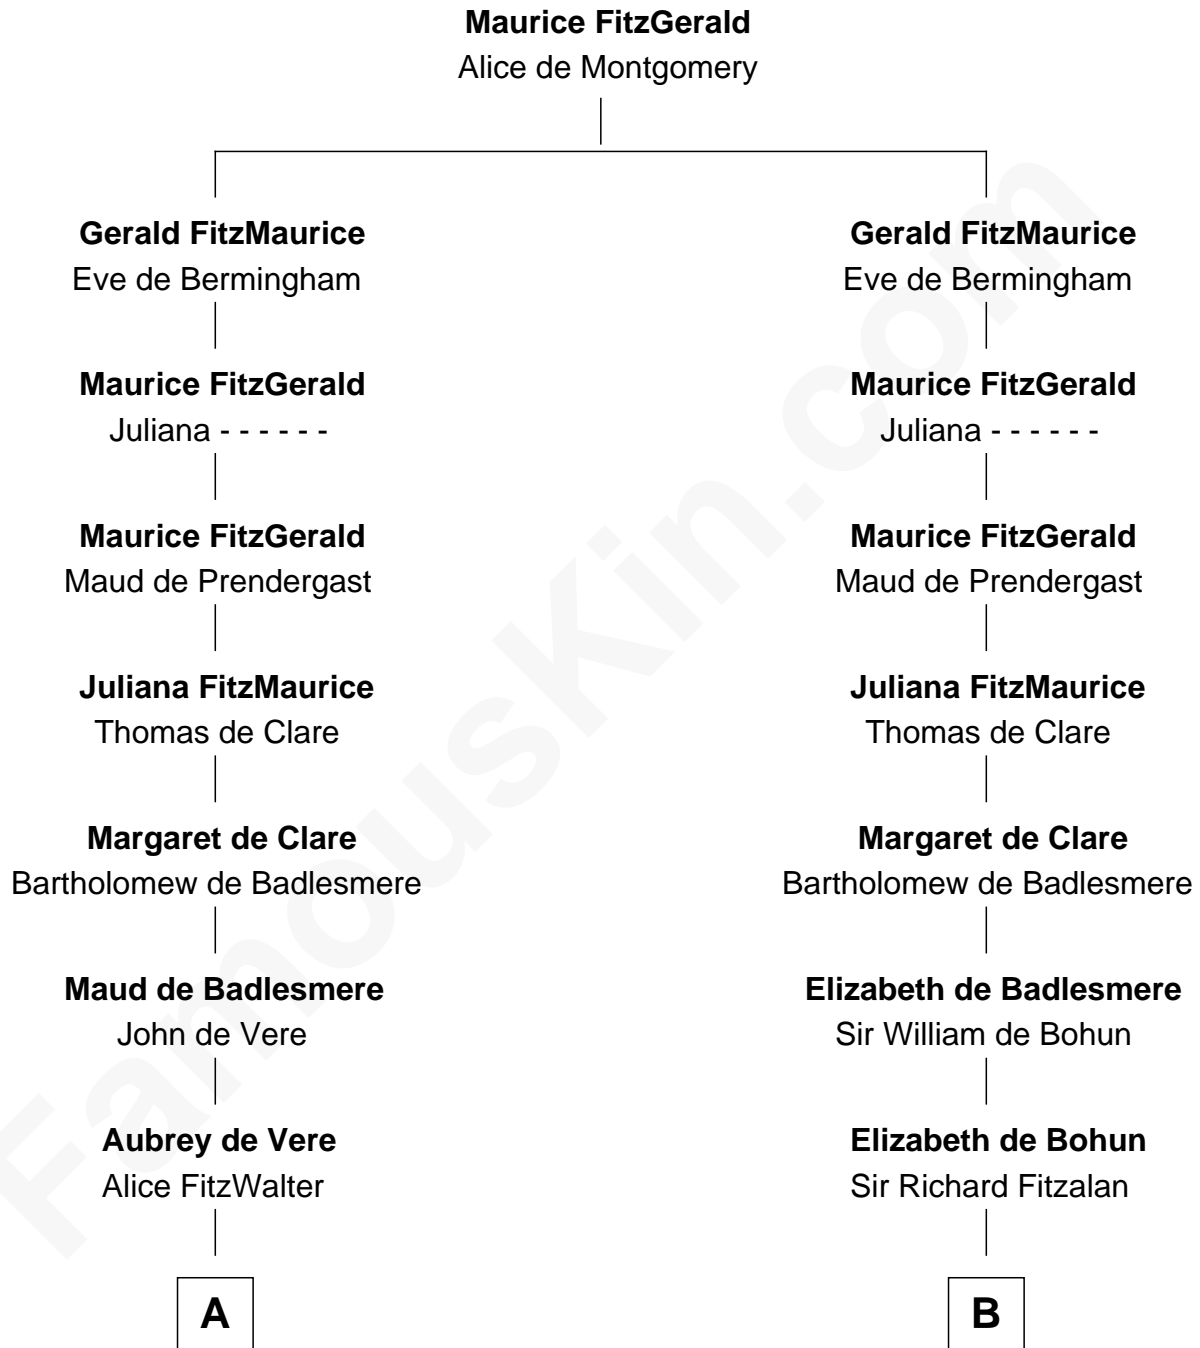

FamousKin.com
Relationship Chart of
James Russell Lowell
American "Fireside" Poet

21st cousin of
Shubael D. Childs
Founder of S.D. Childs & Company

C

Sarah Turell
Noah Champney

Sarah Champney
Rev. John Lowell

John Lowell
Rebecca Russell

Rev. Charles Lowell
Harriet Brackett Spence

James Russell Lowell
American "Fireside" Poet

D

Elizabeth Wellington
John Fay

Benjamin Fay
Martha Miles

Benjamin Fay
Beulah Stow

Beulah Fay
Josiah Childs