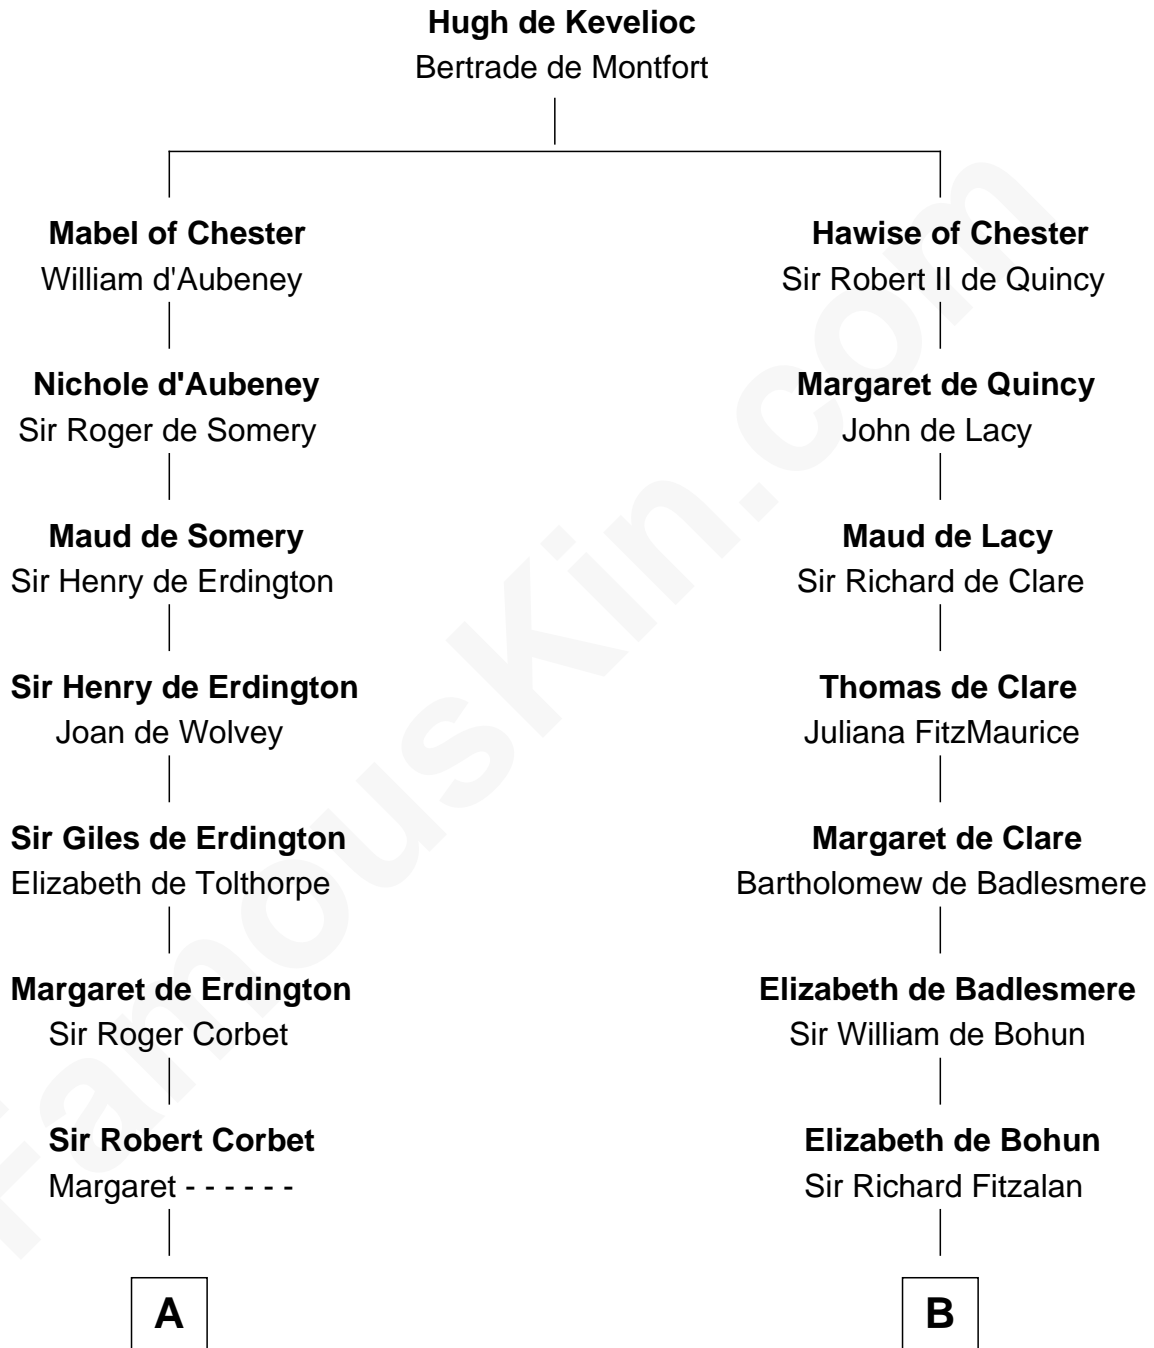

FamousKin.com Relationship Chart of

James Russell Lowell

American "Fireside" Poet

20th cousin 1 time removed of

Shubael D. Childs

Founder of S.D. Childs & Company

C

James Russell
Katharine Graves