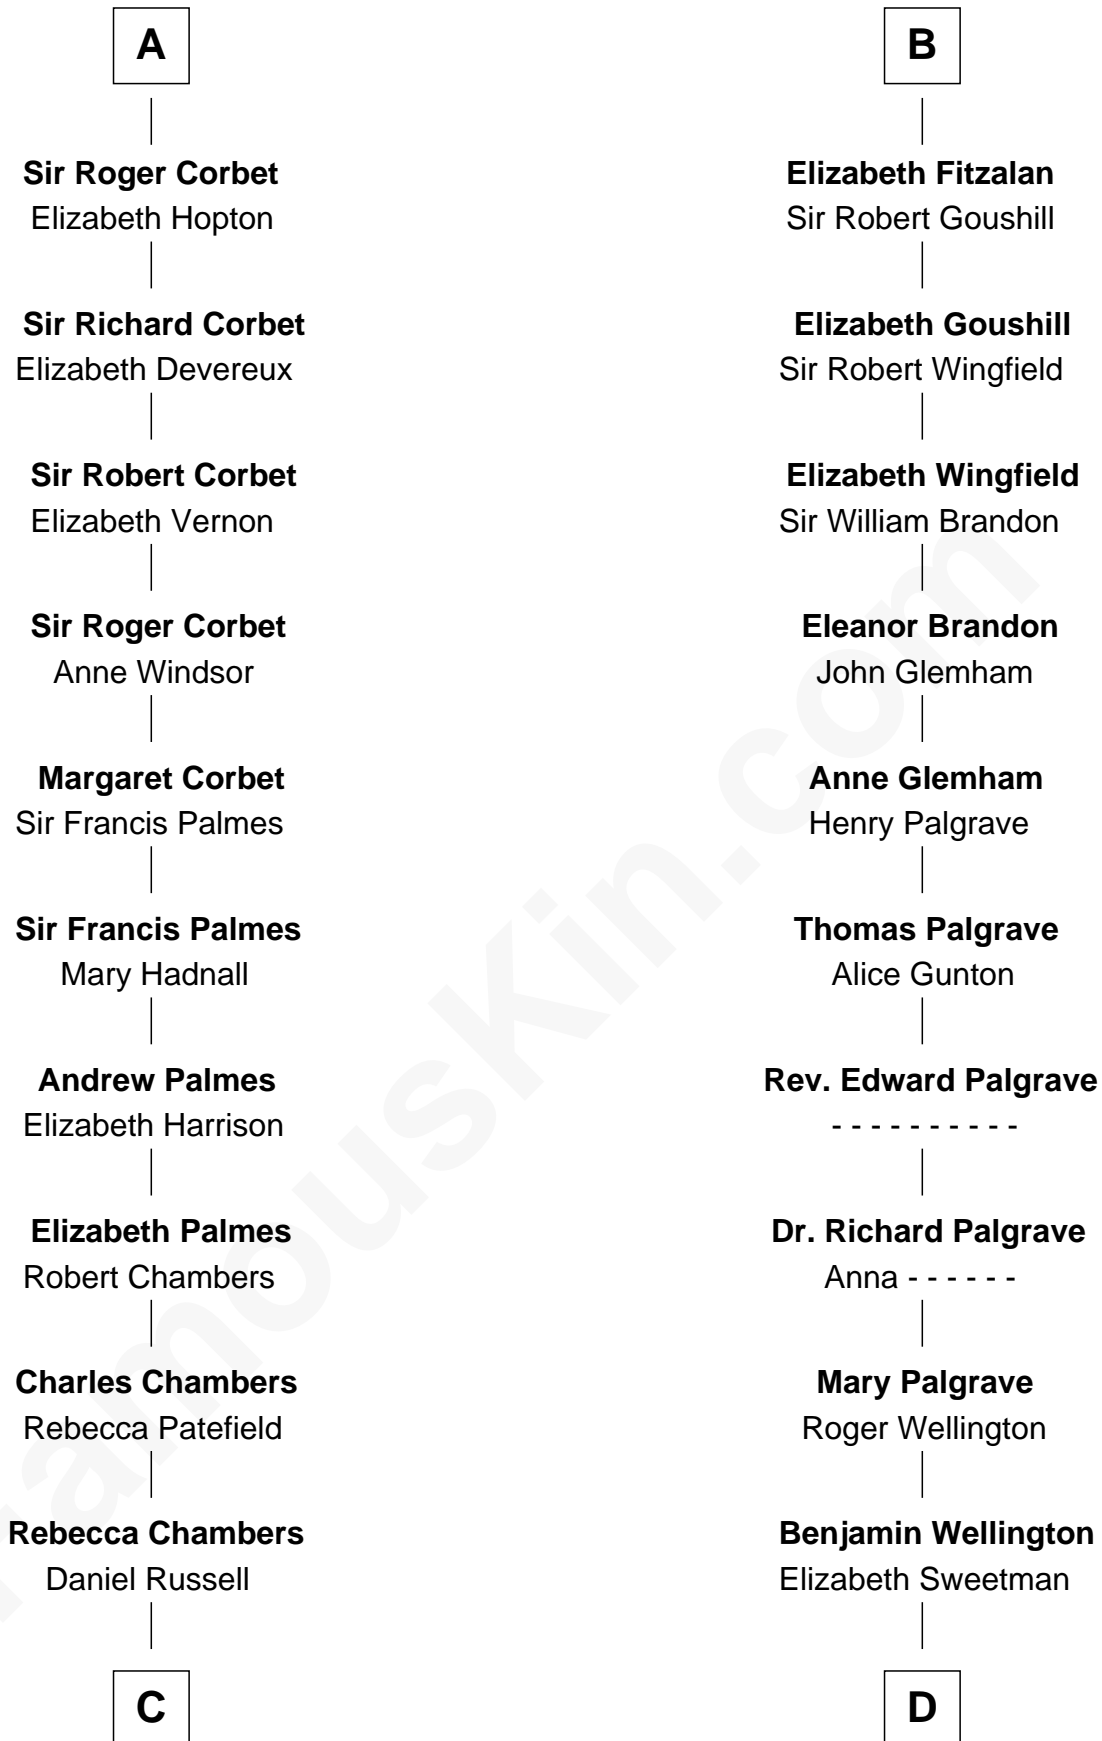

FamousKin.com Relationship Chart of

James Russell Lowell

American "Fireside" Poet

20th cousin 1 time removed of

Shubael D. Childs

Founder of S.D. Childs & Company

C

James Russell
Katharine Graves