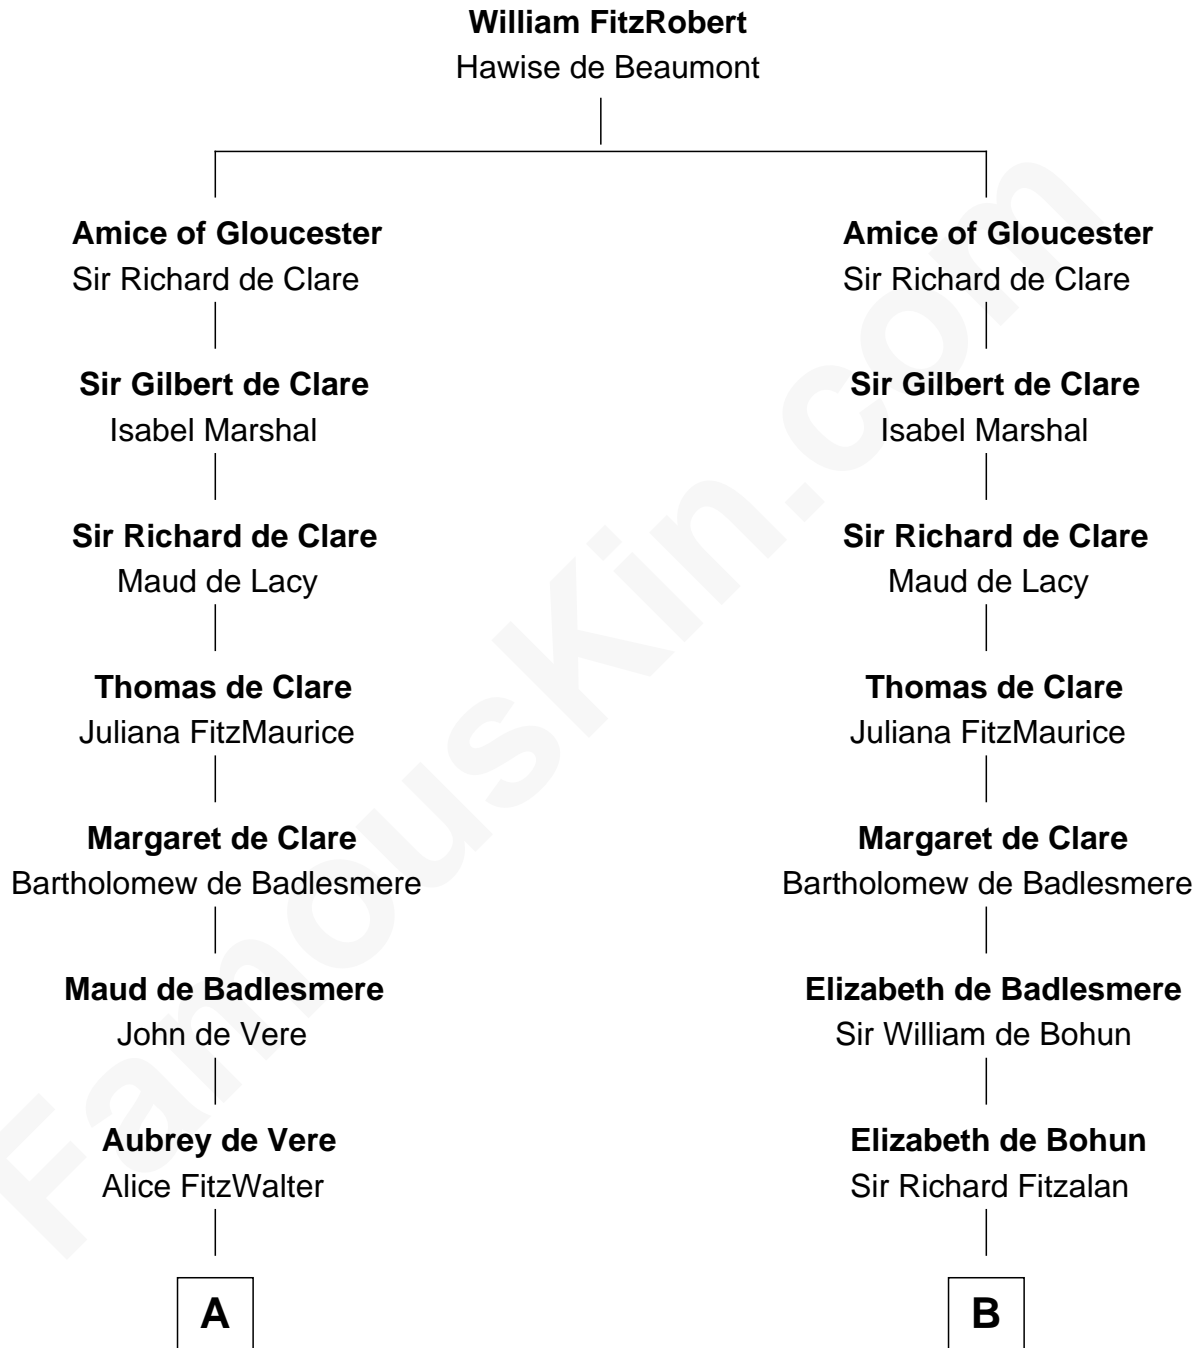

# FamousKin.com Relationship Chart of

**James Russell Lowell**

*American "Fireside" Poet*

21st cousin of

**Shubael D. Childs**

*Founder of S.D. Childs & Company*

**C**

**Sarah Turell**  
Noah Champney

**Sarah Champney**  
Rev. John Lowell

**John Lowell**  
Rebecca Russell

**Rev. Charles Lowell**  
Harriet Brackett Spence

**James Russell Lowell**  
*American "Fireside" Poet*

**D**

**Elizabeth Wellington**  
John Fay