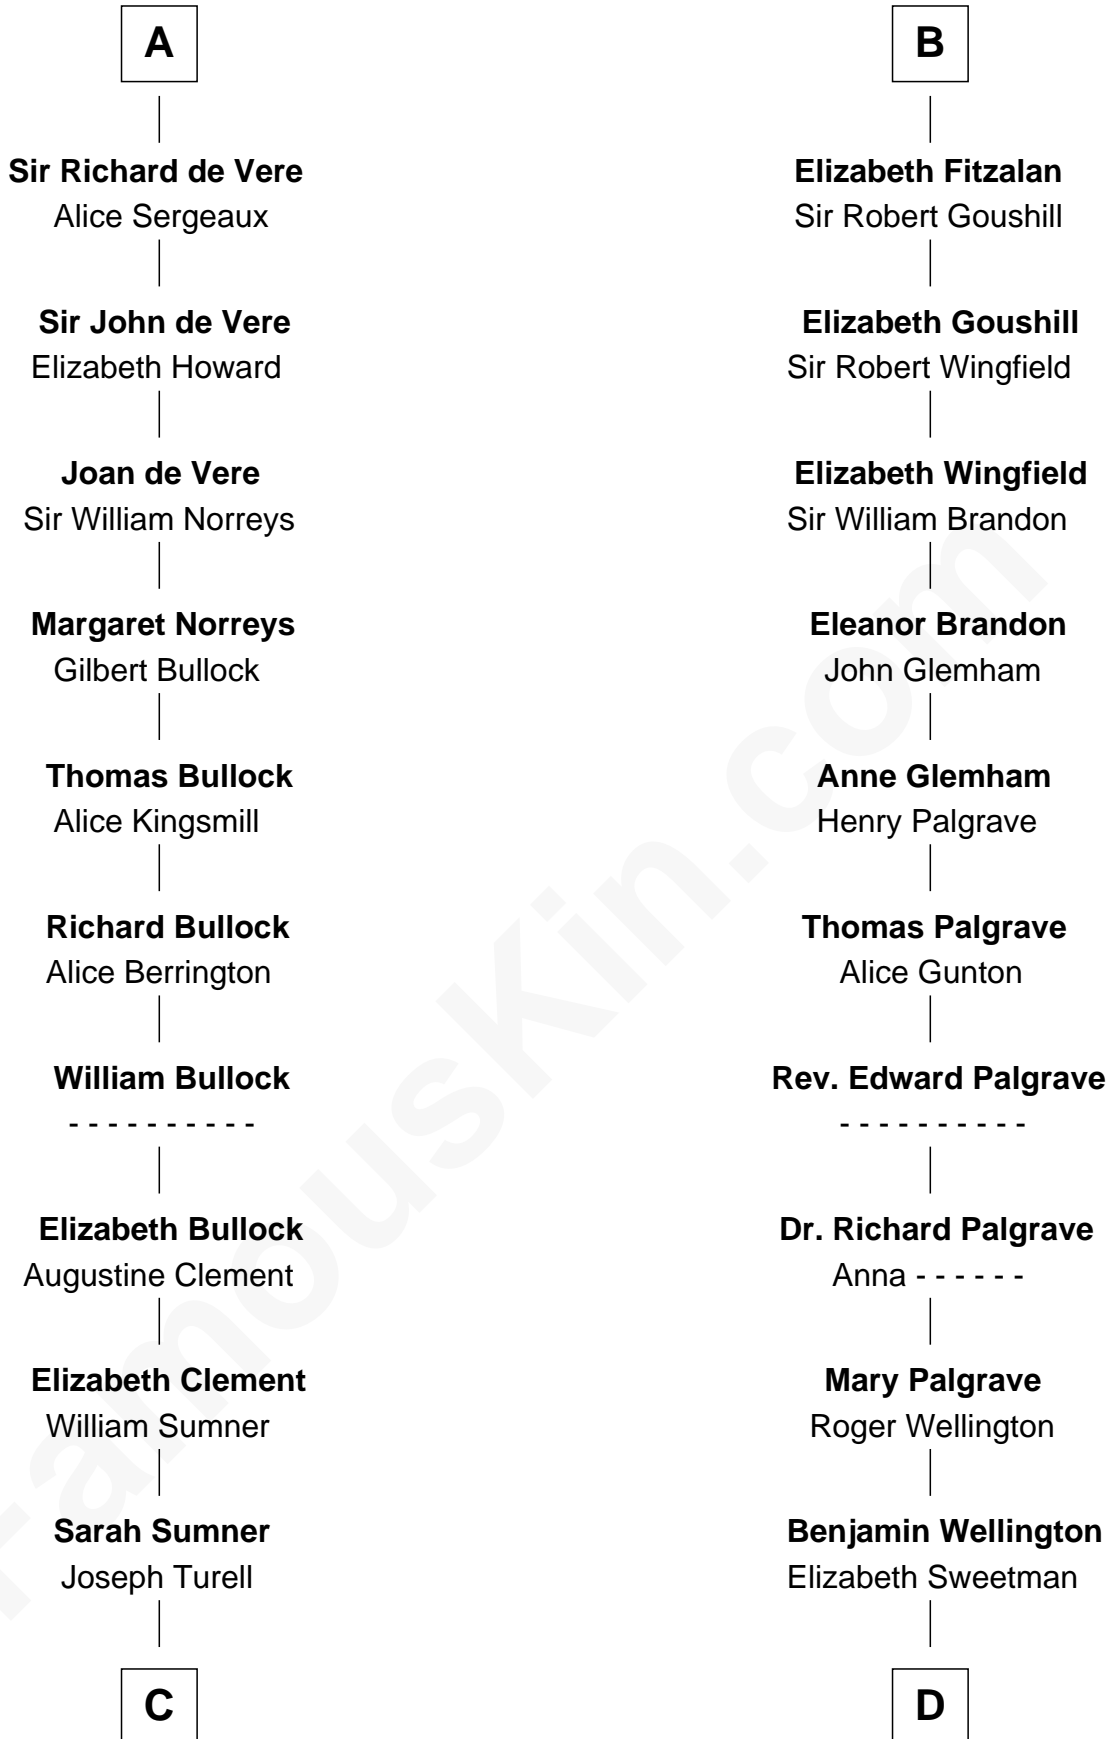

# FamousKin.com Relationship Chart of

**James Russell Lowell**

*American "Fireside" Poet*

21st cousin of

**Shubael D. Childs**

*Founder of S.D. Childs & Company*

**C**

**Sarah Turell**  
Noah Champney