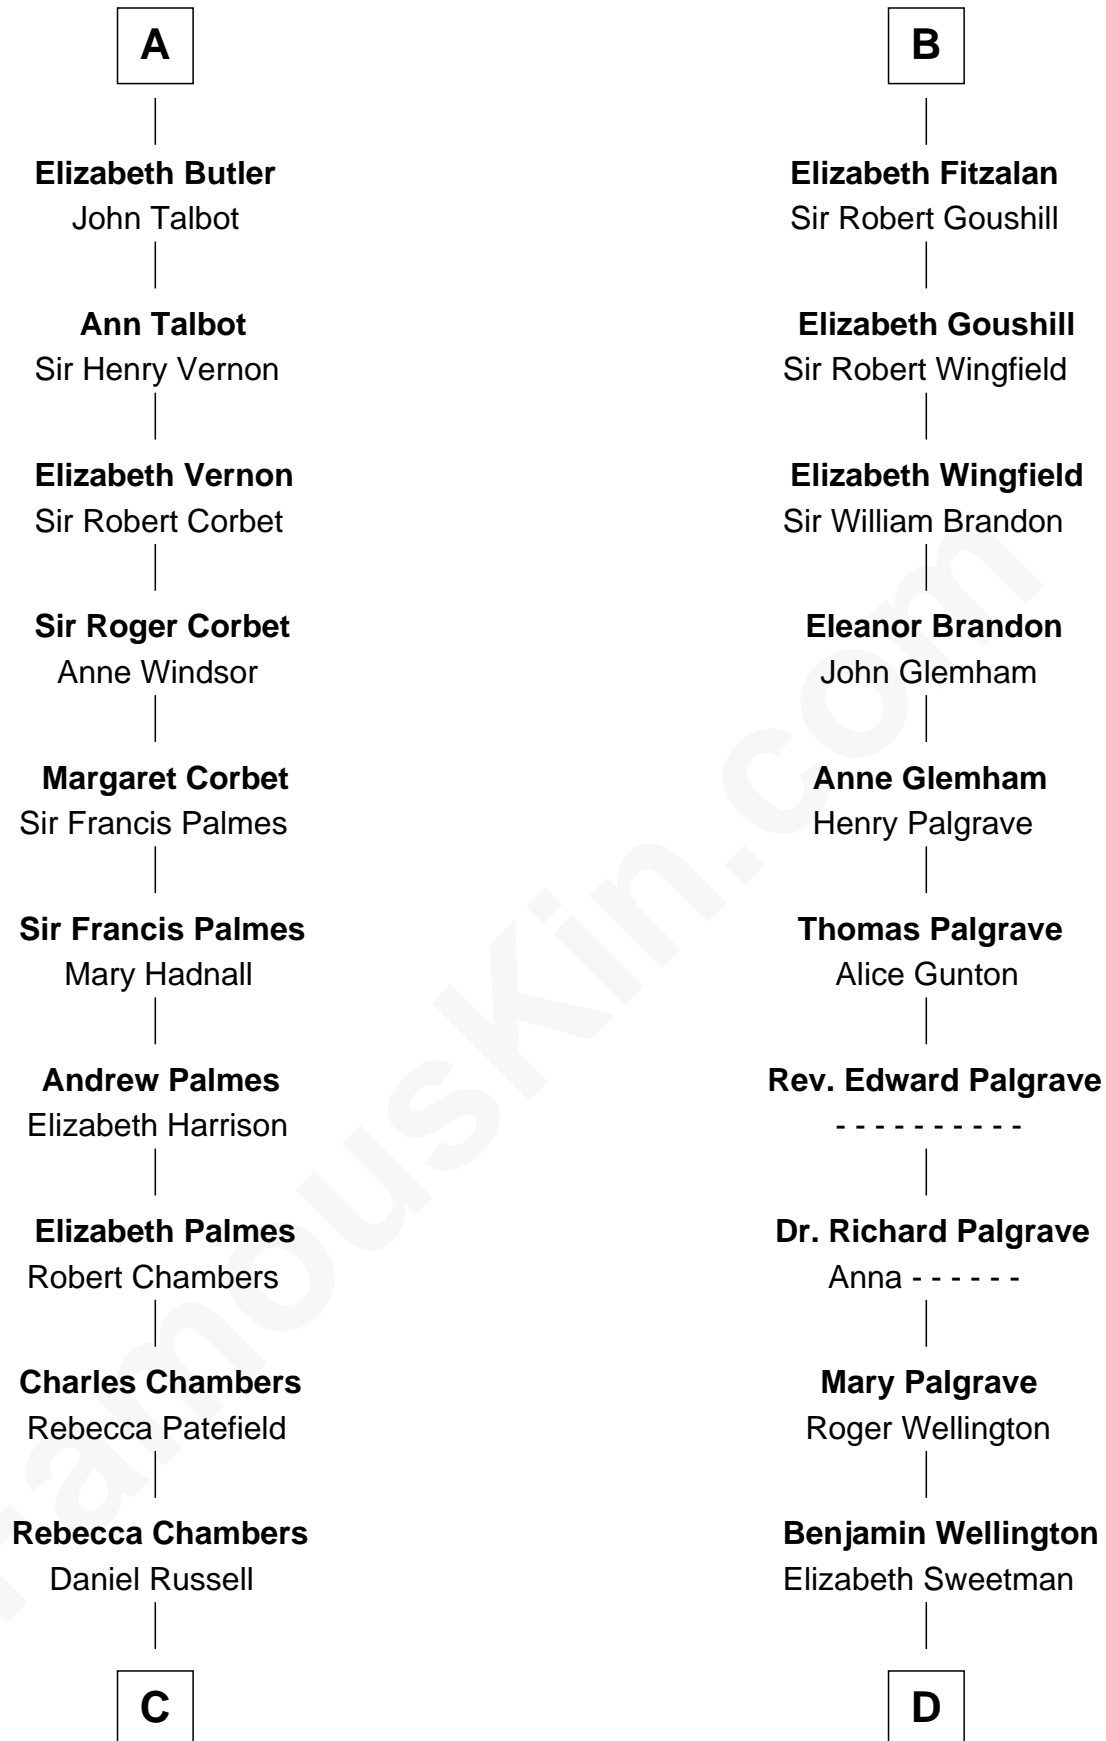

FamousKin.com
Relationship Chart of
James Russell Lowell
American "Fireside" Poet

20th cousin 1 time removed of

Shubael D. Childs
Founder of S.D. Childs & Company

C

James Russell
Katharine Graves

Rebecca Russell
John Lowell