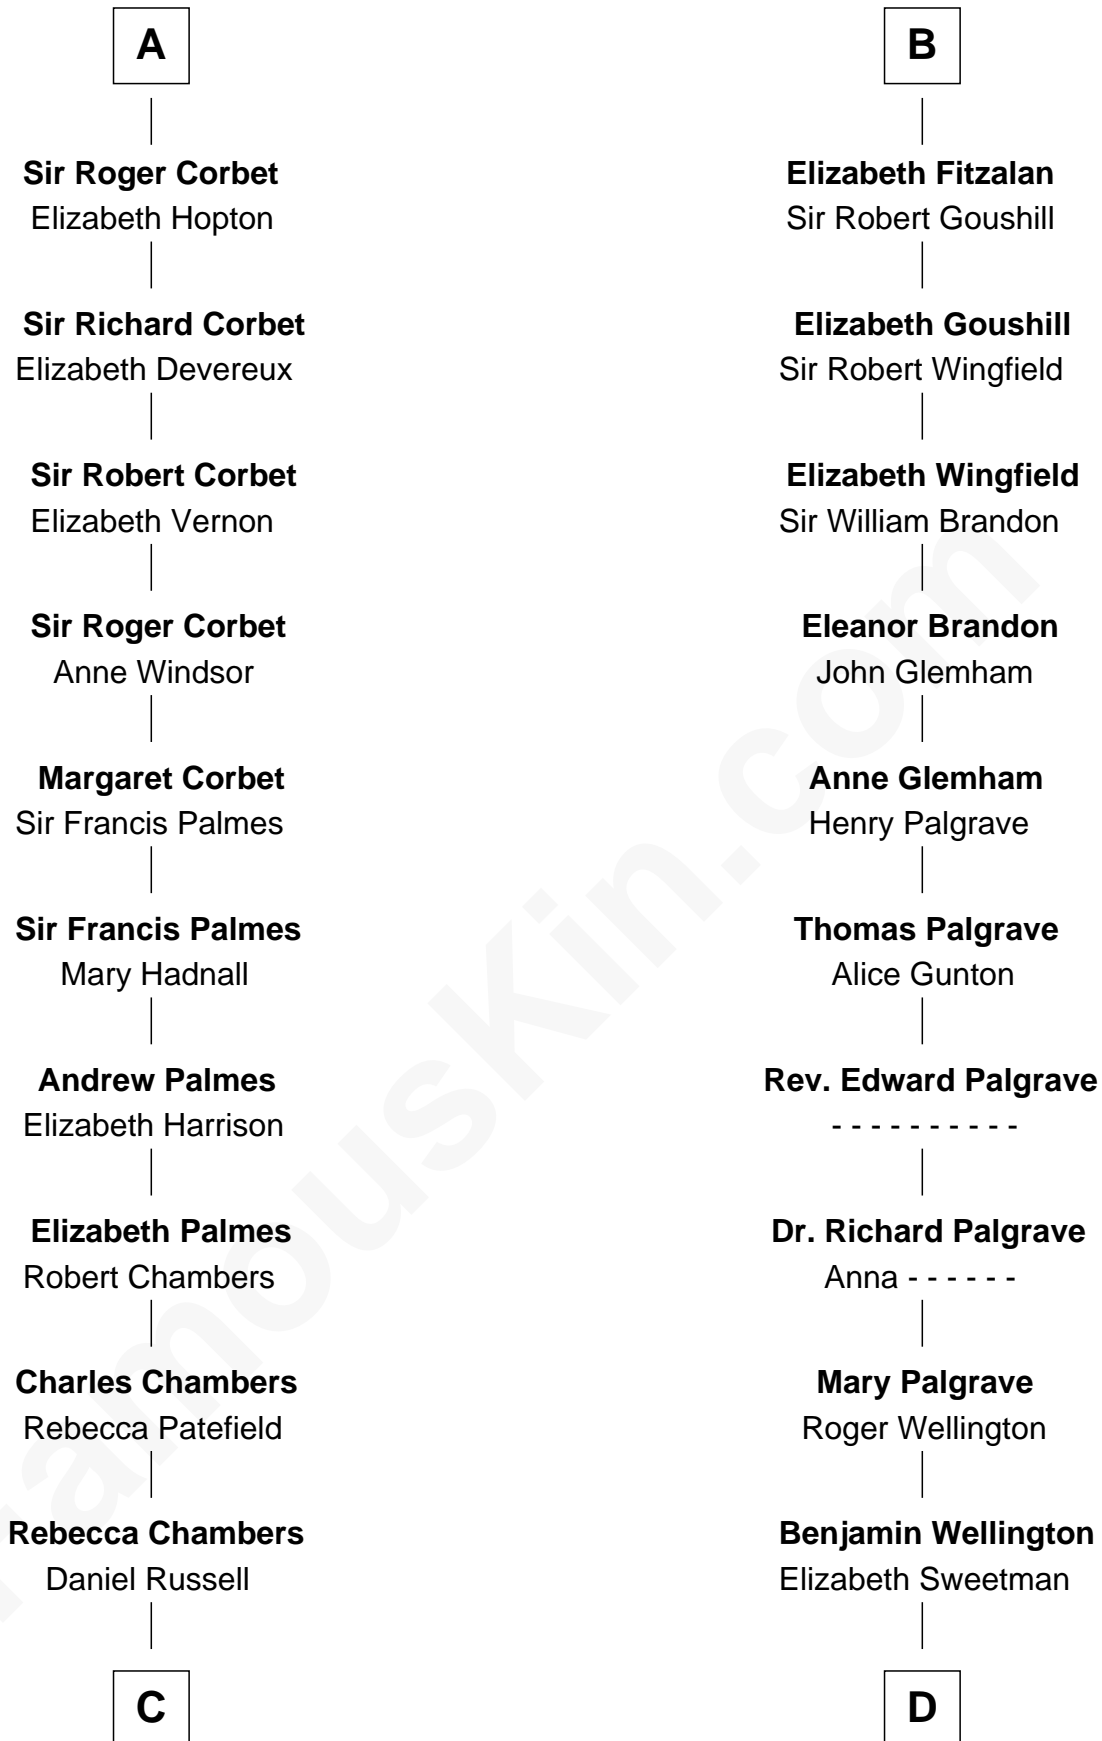

**FamousKin.com**  
**Relationship Chart of**  
**James Russell Lowell**  
*American "Fireside" Poet*

20th cousin 1 time removed of

**Shubael D. Childs**  
*Founder of S.D. Childs & Company*

**C**

**James Russell**  
Katharine Graves