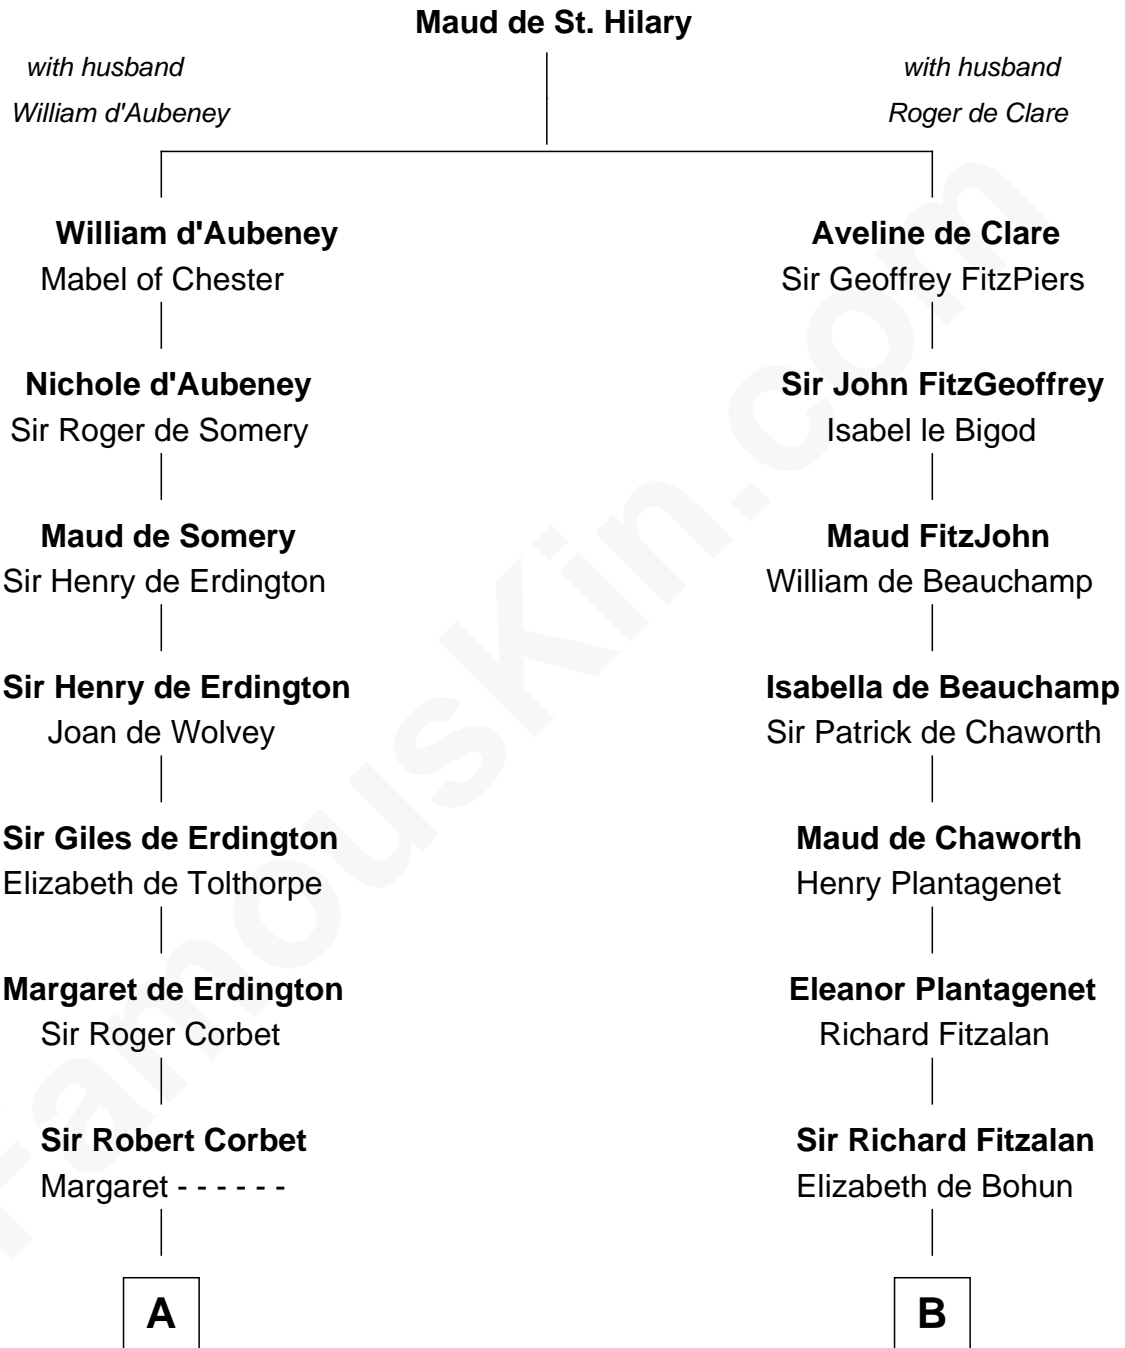

**FamousKin.com**  
**Relationship Chart of**  
**James Russell Lowell**  
*American "Fireside" Poet*

20th cousin 1 time removed of

**Shubael D. Childs**  
*Founder of S.D. Childs & Company*

**C**

**James Russell**  
Katharine Graves

**Rebecca Russell**  
John Lowell

**Rev. Charles Lowell**  
Harriet Brackett Spence

**James Russell Lowell**  
*American "Fireside" Poet*

**D**

**Elizabeth Wellington**  
John Fay

**Benjamin Fay**  
Martha Miles