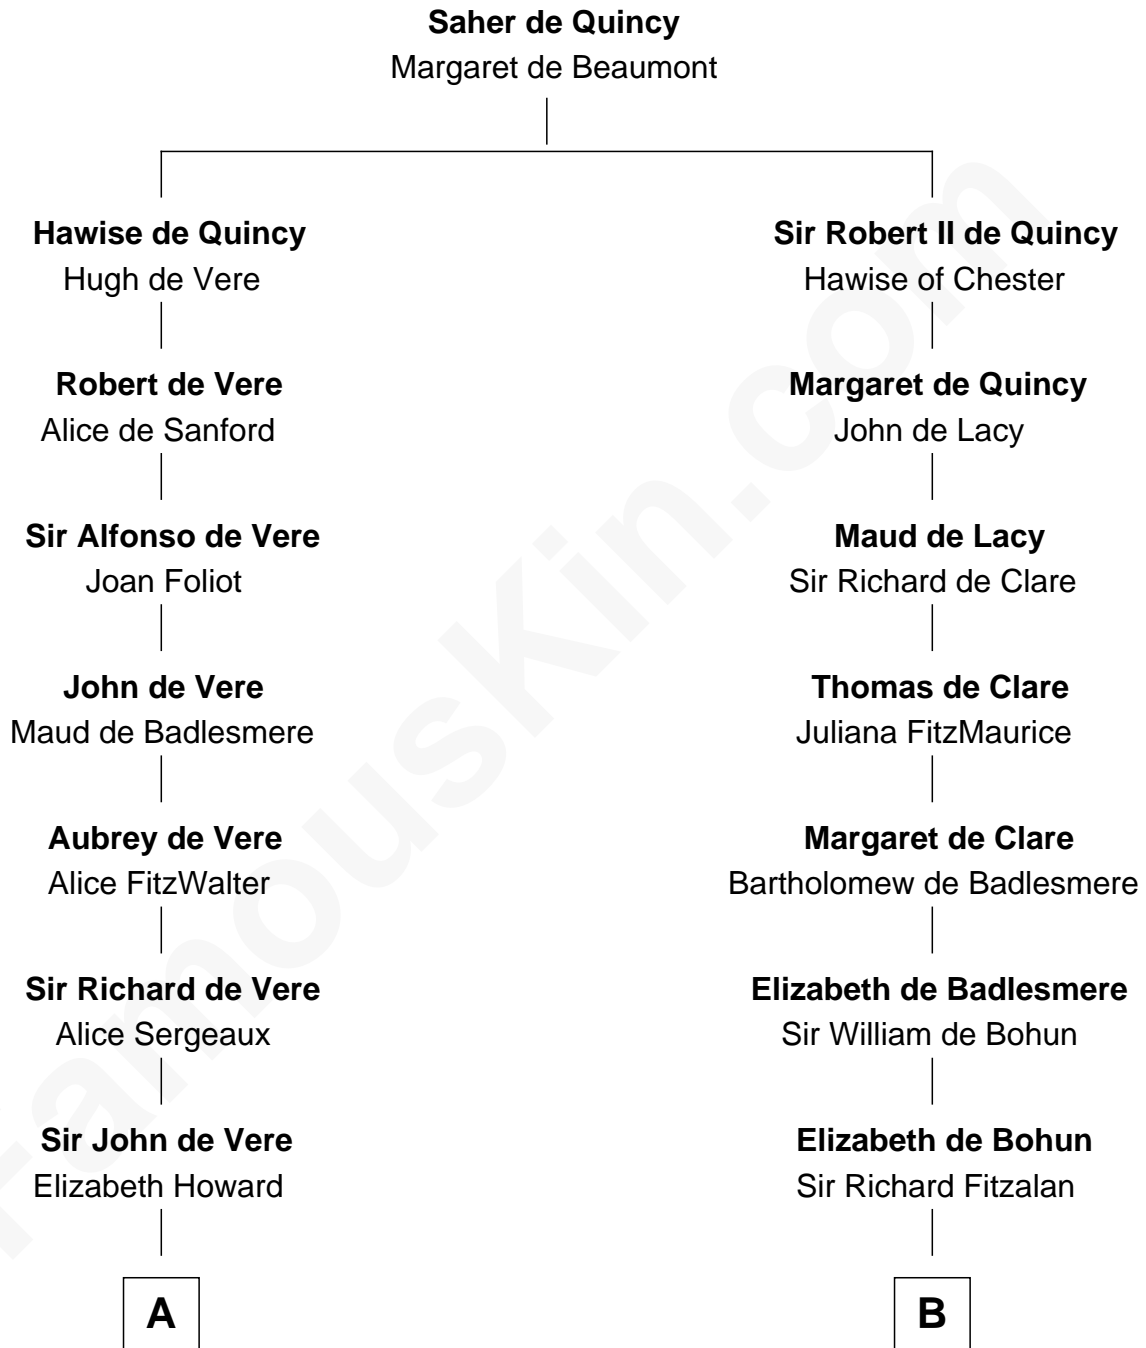

FamousKin.com
Relationship Chart of
James Russell Lowell
American "Fireside" Poet

19th cousin 2 times removed of

Shubael D. Childs
Founder of S.D. Childs & Company

C

John Lowell
Rebecca Russell

Rev. Charles Lowell
Harriet Brackett Spence