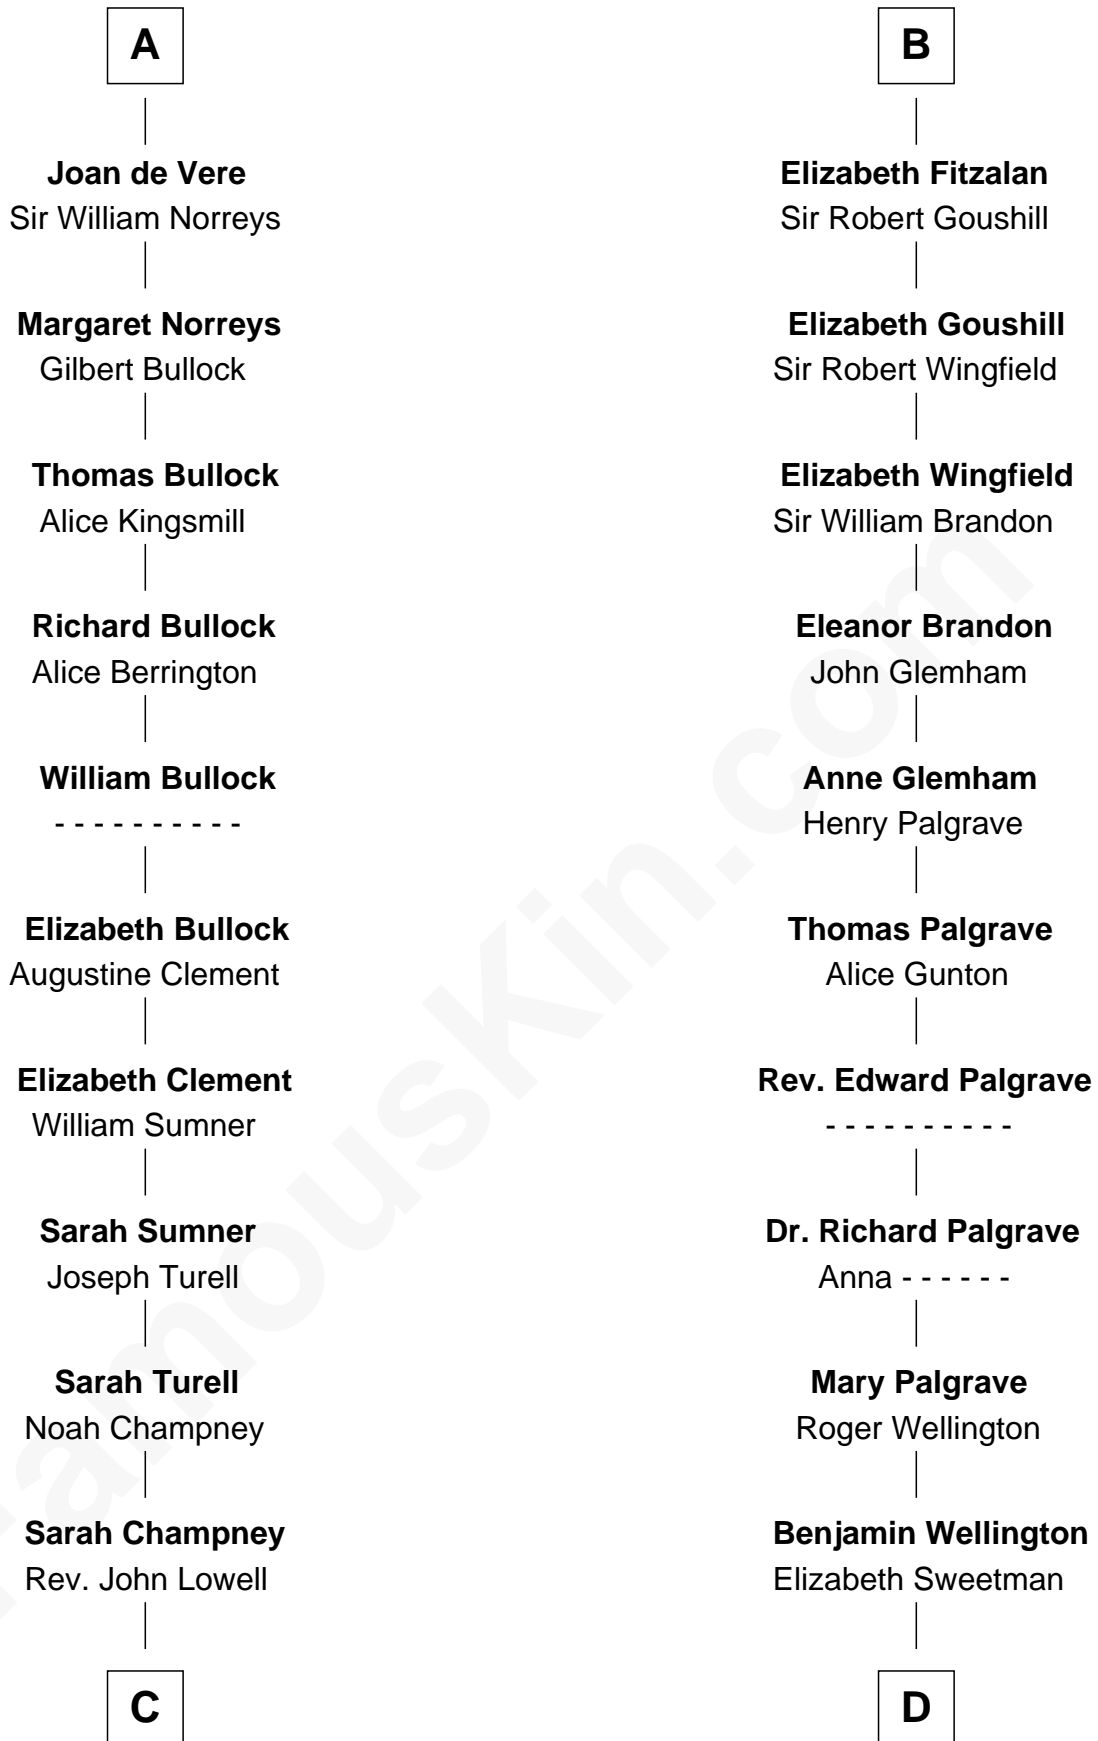

FamousKin.com
Relationship Chart of
James Russell Lowell
American "Fireside" Poet

19th cousin 2 times removed of

Shubael D. Childs
Founder of S.D. Childs & Company

C

John Lowell
Rebecca Russell

Rev. Charles Lowell
Harriet Brackett Spence

James Russell Lowell
American "Fireside" Poet

D

Elizabeth Wellington
John Fay

Benjamin Fay
Martha Miles

Benjamin Fay
Beulah Stow

Beulah Fay
Josiah Childs

Shubael D. Childs
Founder of S.D. Childs & Company