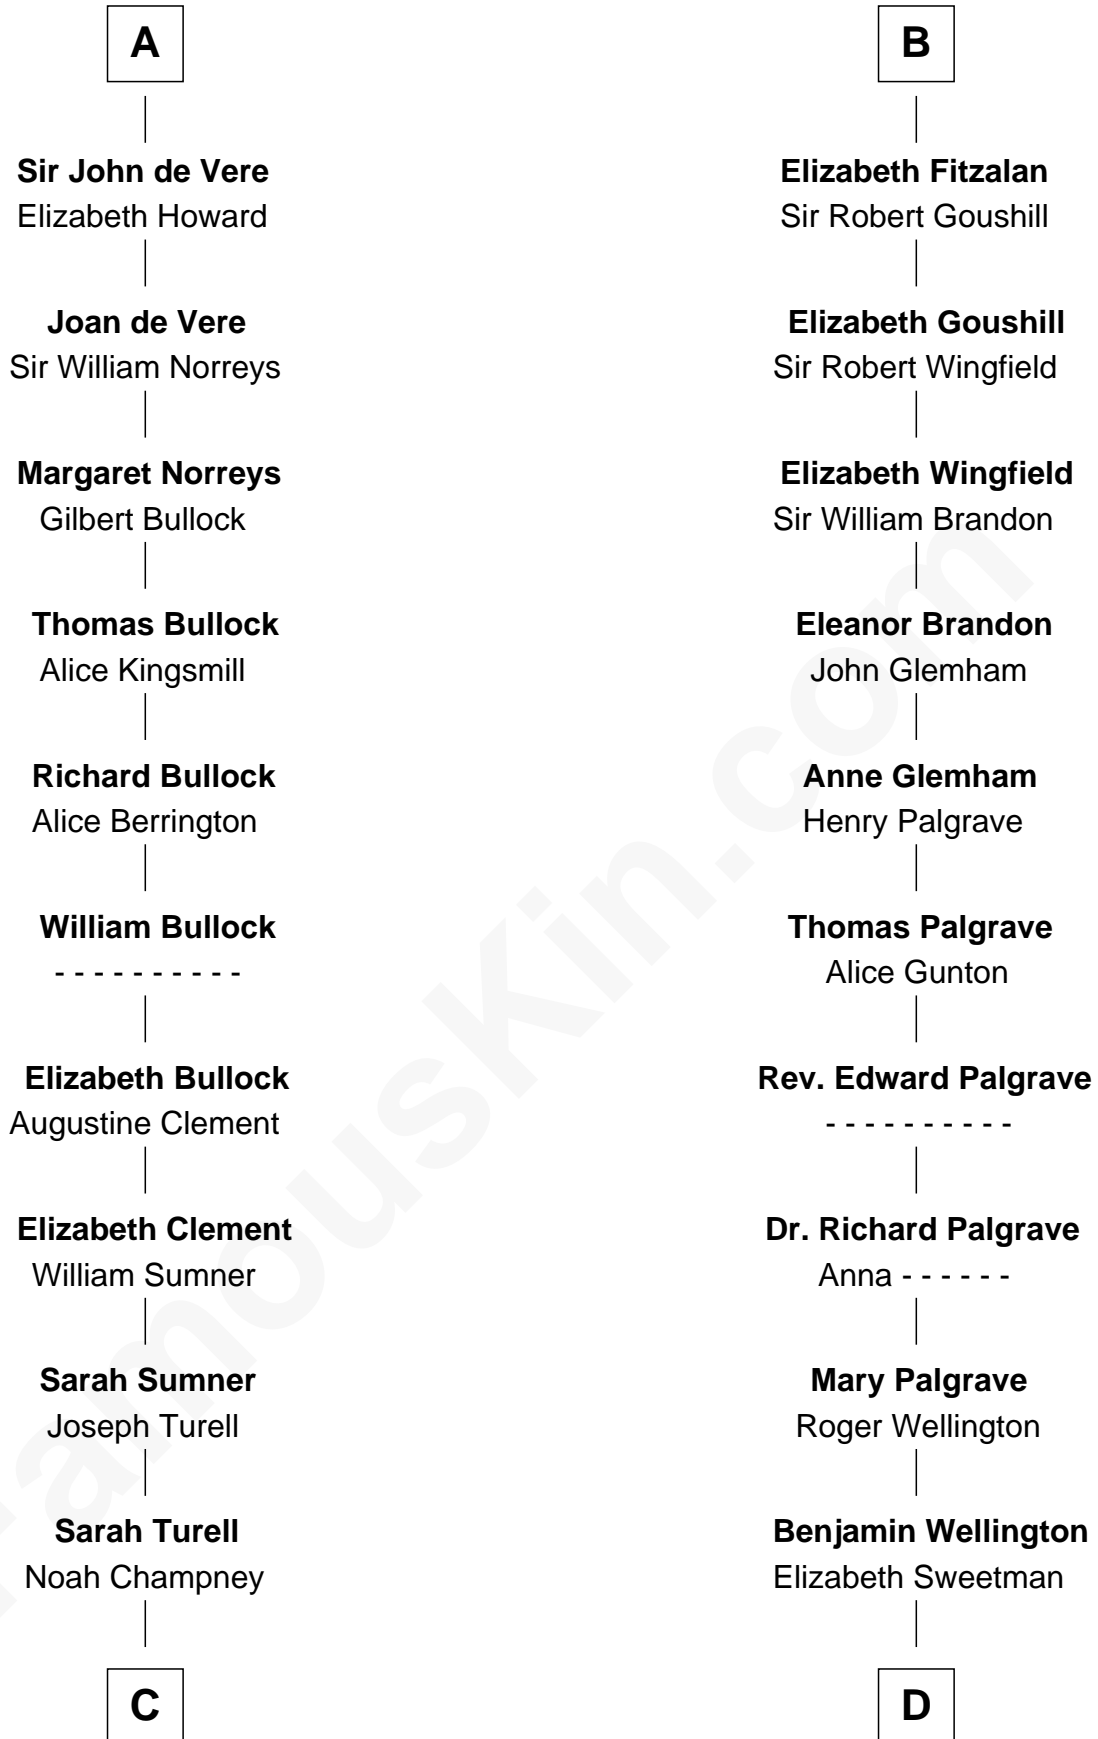

FamousKin.com Relationship Chart of

James Russell Lowell

American "Fireside" Poet

20th cousin 1 time removed of

Shubael D. Childs

Founder of S.D. Childs & Company

C

Sarah Champney

Elizabeth Wellington

John Fay

Benjamin Fay

Martha Miles

Benjamin Fay

Beulah Stow

Beulah Fay

Josiah Childs