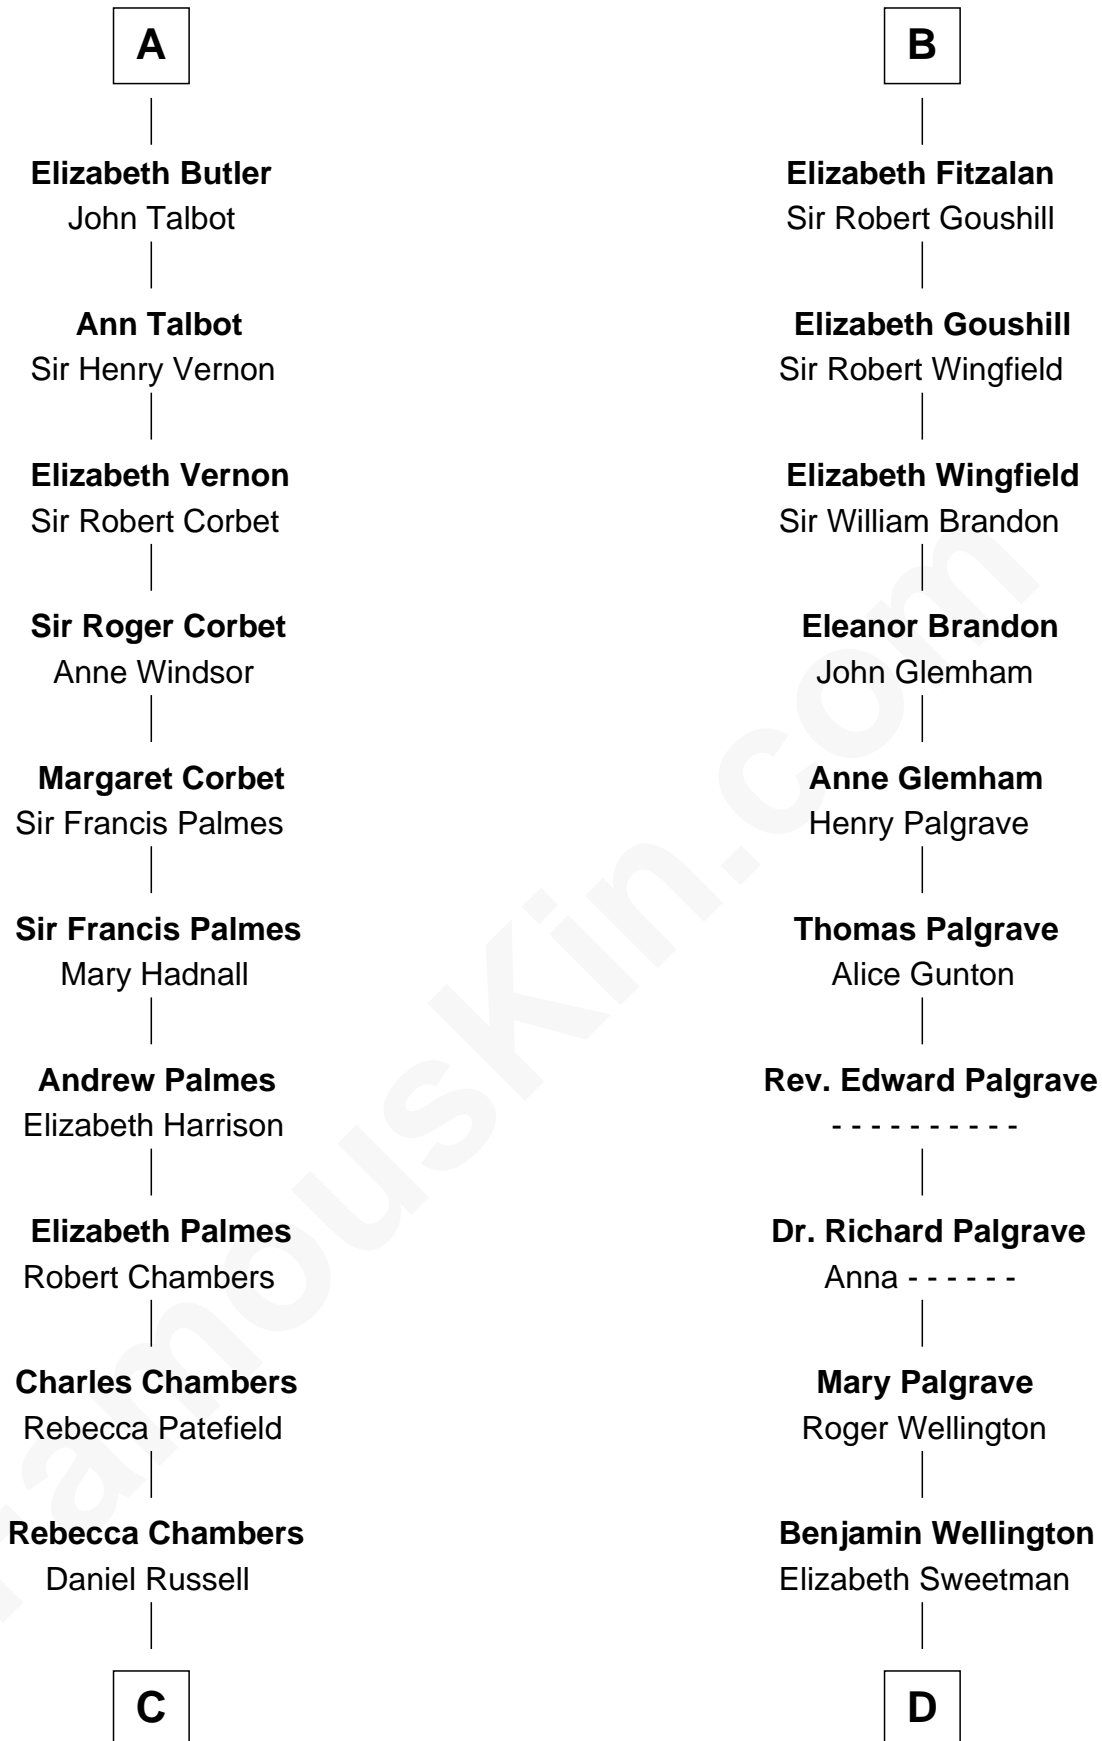

# FamousKin.com Relationship Chart of

**James Russell Lowell**

*American "Fireside" Poet*

20th cousin 1 time removed of

**Shubael D. Childs**

*Founder of S.D. Childs & Company*

**Piers de Lutegareshale**

Maud de Mandeville