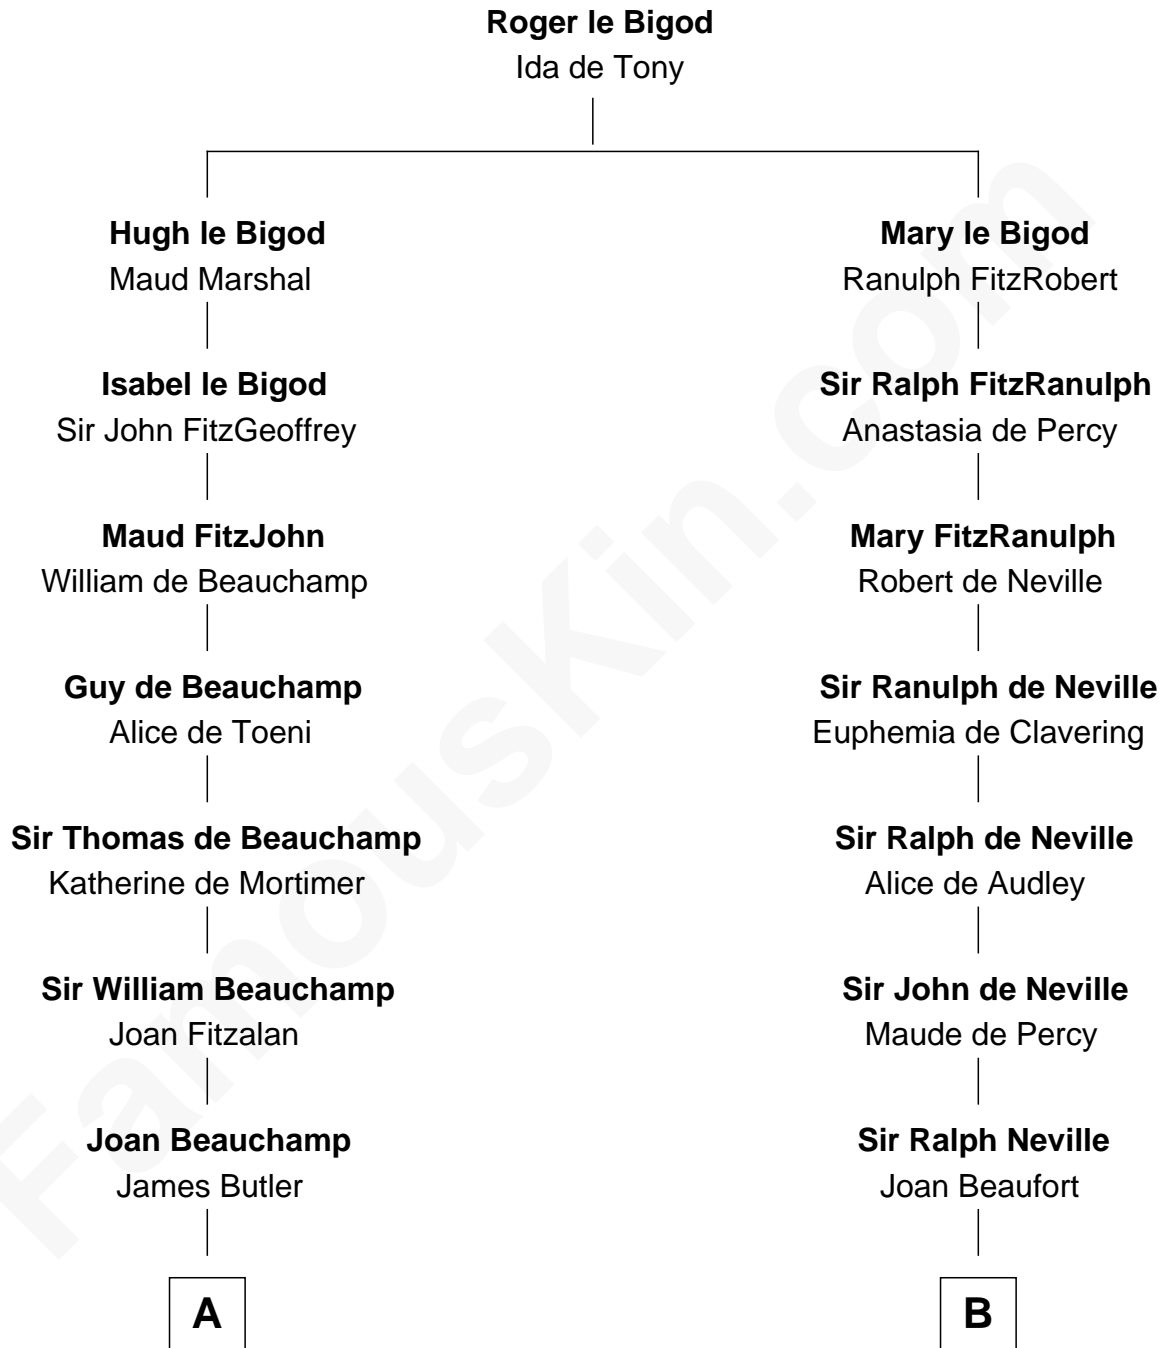

**FamousKin.com**  
**Relationship Chart of**  
**James Russell Lowell**  
*American "Fireside" Poet*

18th cousin 2 times removed of

**Thomas Jefferson**

*3rd U.S. President and Signer of the Declaration of Independence*

**C**

**James Russell**  
Katharine Graves

**Rebecca Russell**  
John Lowell

**Rev. Charles Lowell**  
Harriet Brackett Spence

**James Russell Lowell**  
*American "Fireside" Poet*

**D**

**Jane Randolph**  
Peter Jefferson

**Thomas Jefferson**  
*3rd U.S. President*

FamousKin.com