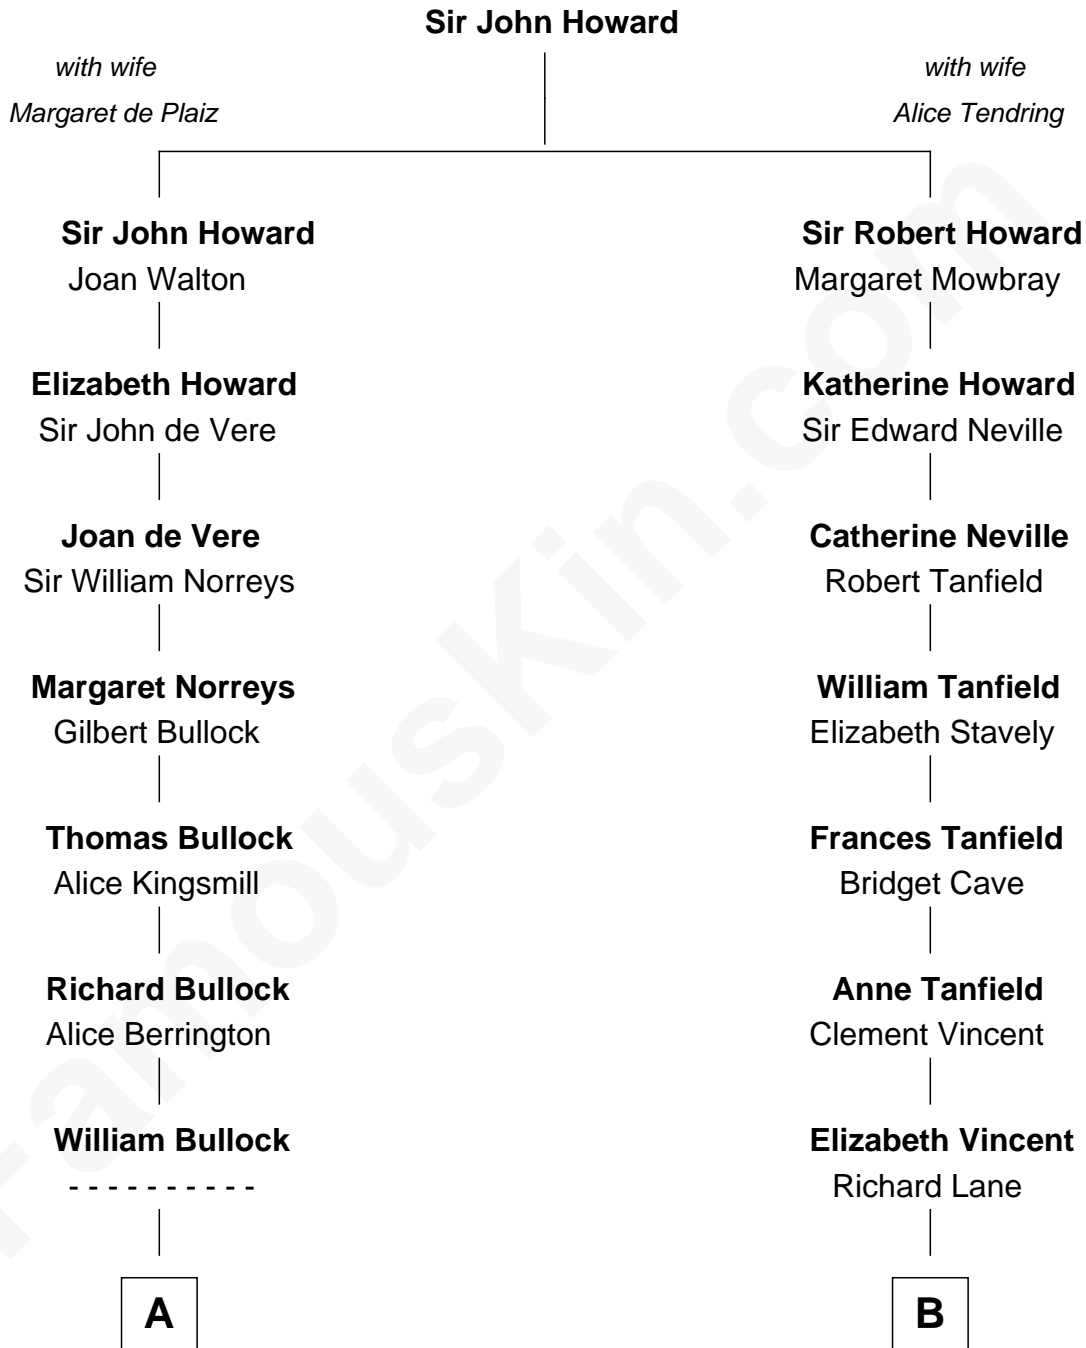

FamousKin.com
Relationship Chart of
James Russell Lowell
American "Fireside" Poet

12th cousin 2 times removed of

Thomas Jefferson

3rd U.S. President and Signer of the Declaration of Independence

A

Elizabeth Bullock
Augustine Clement