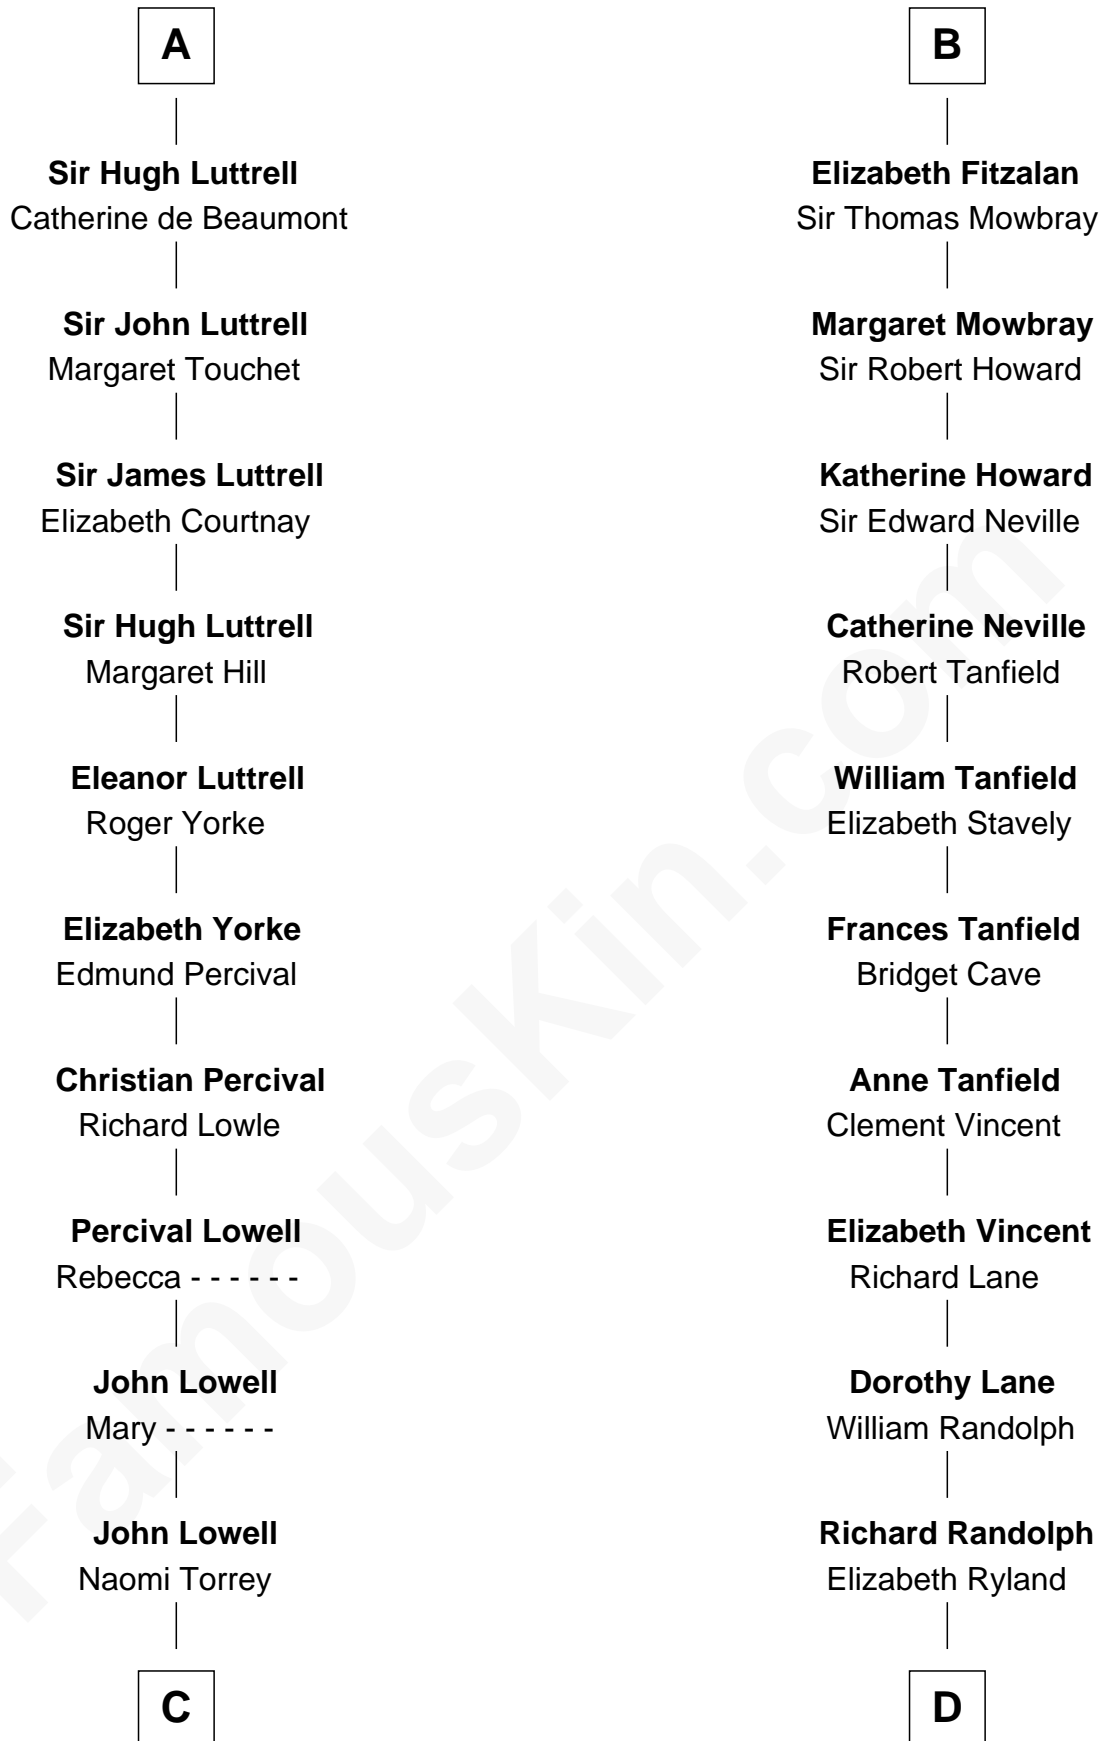

**FamousKin.com**  
**Relationship Chart of**  
**James Russell Lowell**  
*American "Fireside" Poet*

20th cousin 1 time removed of

**Thomas Jefferson**

*3rd U.S. President and Signer of the Declaration of Independence*

**D**

**Col. William Randolph**  
Mary Isham

**Isham Randolph**  
Jane Rogers

**Jane Randolph**  
Peter Jefferson

**Thomas Jefferson**  
*3rd U.S. President*