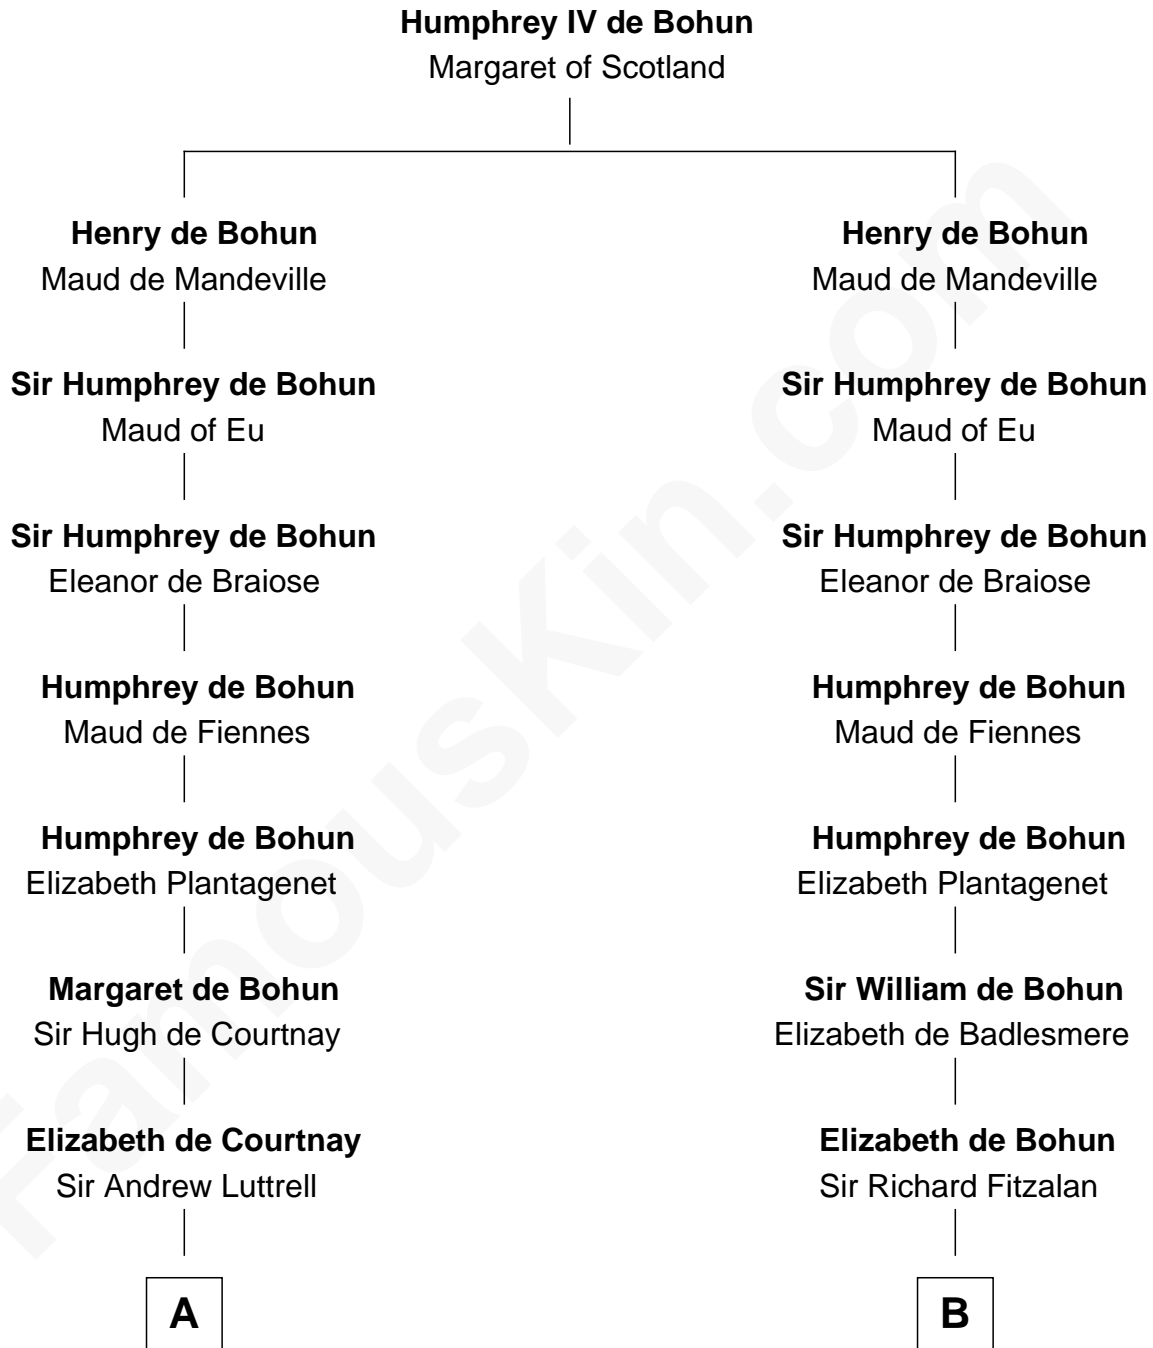

**FamousKin.com**  
**Relationship Chart of**  
**James Russell Lowell**  
*American "Fireside" Poet*

20th cousin 1 time removed of

**Thomas Jefferson**

*3rd U.S. President and Signer of the Declaration of Independence*

**C**

**Ebenezer Lowell**  
Elizabeth Shailer

**Rev. John Lowell**  
Sarah Champney

**John Lowell**  
Rebecca Russell

**Rev. Charles Lowell**  
Harriet Brackett Spence

**James Russell Lowell**  
*American "Fireside" Poet*

**D**

**Col. William Randolph**  
Mary Isham

**Isham Randolph**  
Jane Rogers

**Jane Randolph**  
Peter Jefferson

**Thomas Jefferson**  
*3rd U.S. President*