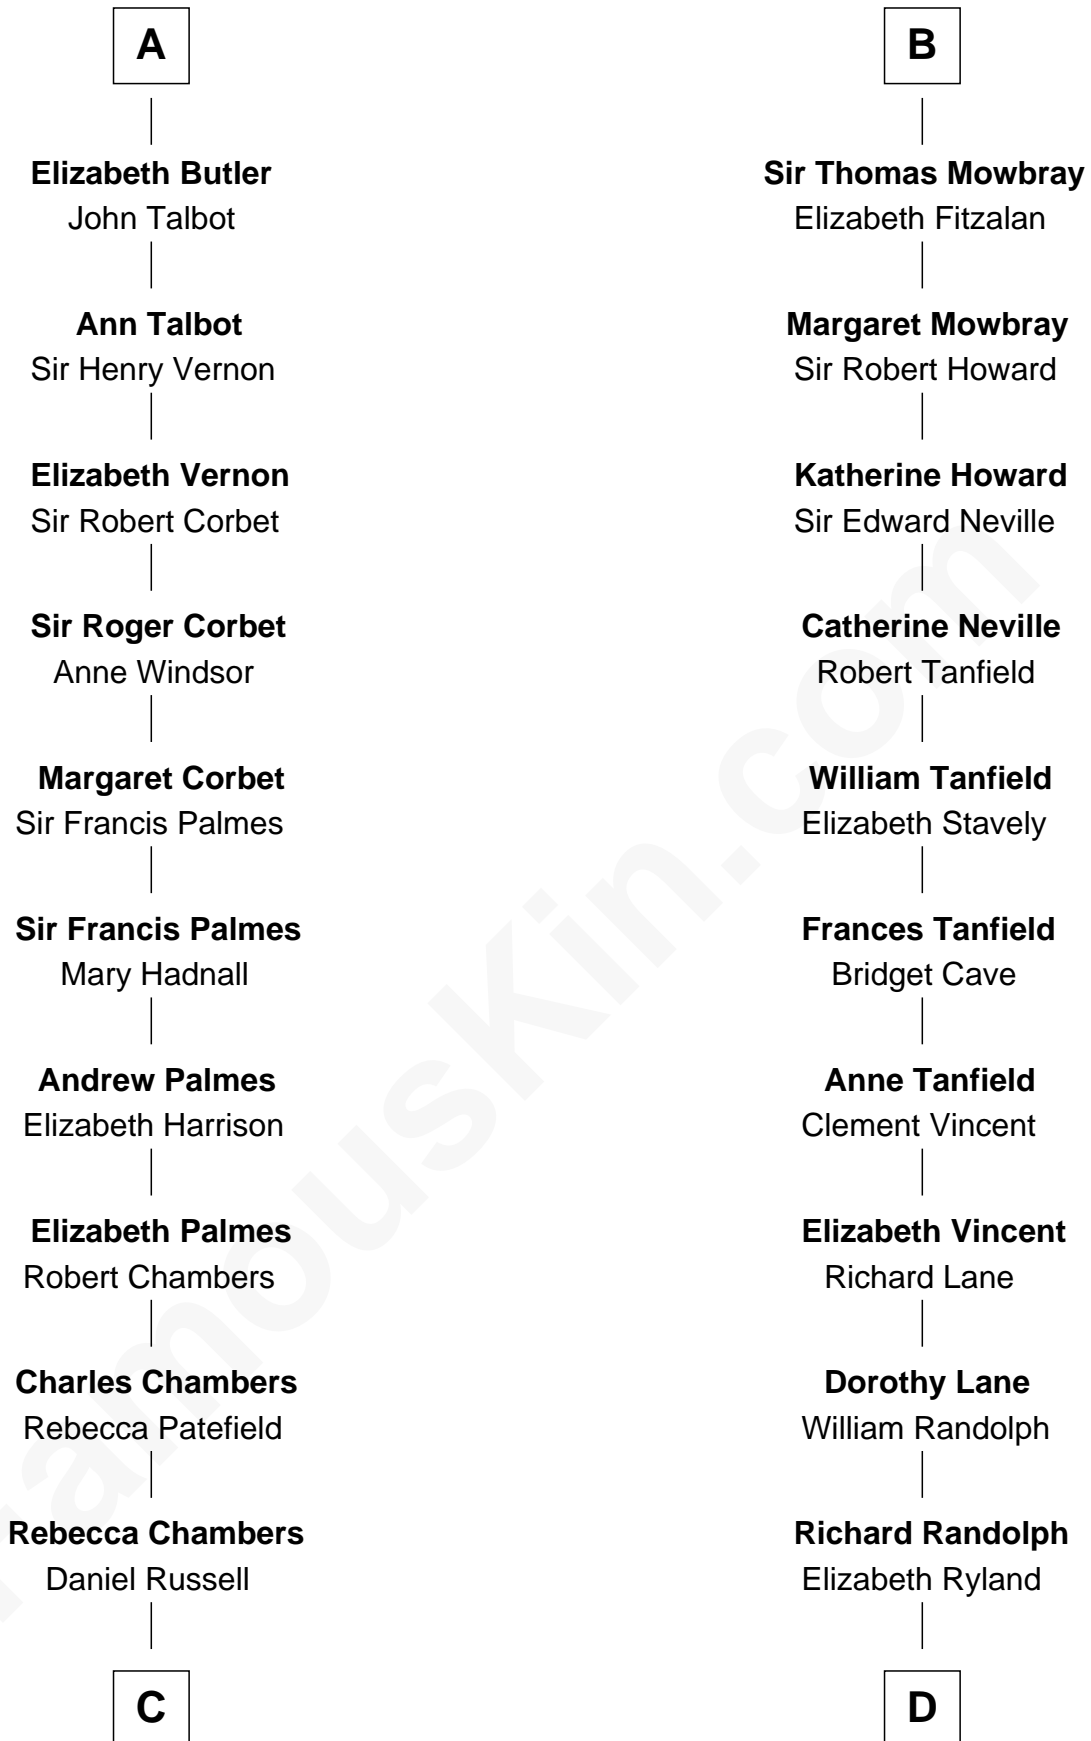

FamousKin.com
Relationship Chart of
James Russell Lowell
American "Fireside" Poet

20th cousin of

Thomas Jefferson

3rd U.S. President and Signer of the Declaration of Independence

C

James Russell
Katharine Graves

Thomas Jefferson
3rd U.S. President

FamousKin.com