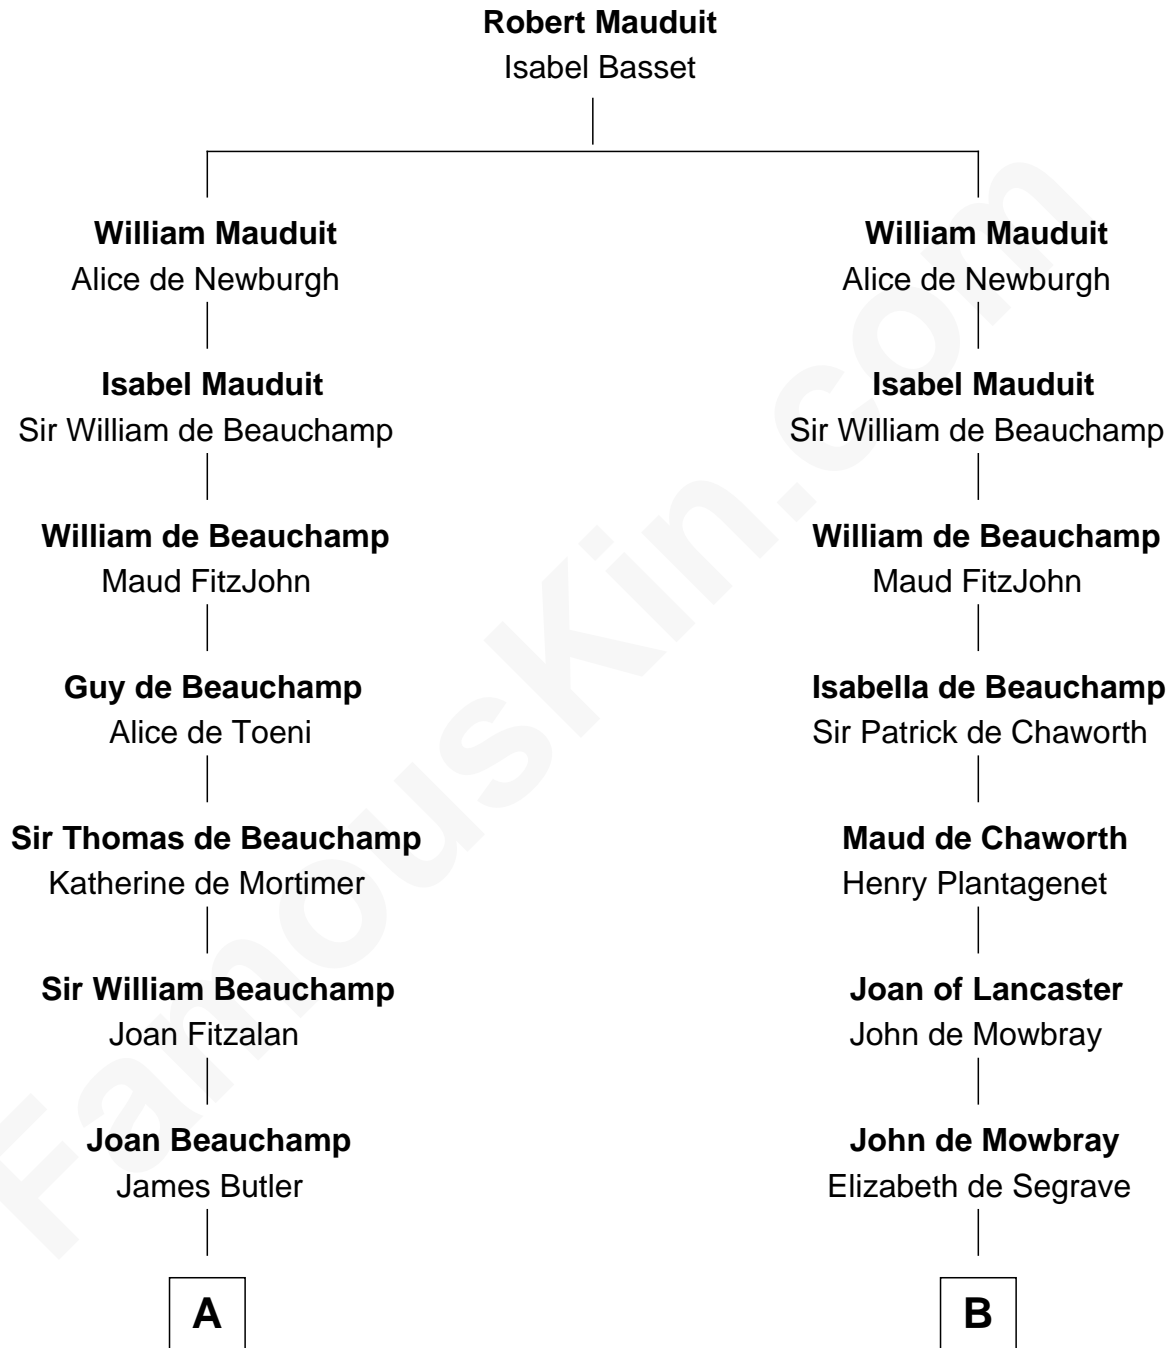

FamousKin.com
Relationship Chart of
James Russell Lowell
American "Fireside" Poet

20th cousin of

Thomas Jefferson

3rd U.S. President and Signer of the Declaration of Independence

C

James Russell
Katharine Graves

Rebecca Russell
John Lowell

Rev. Charles Lowell
Harriet Brackett Spence

James Russell Lowell
American "Fireside" Poet

D

Col. William Randolph
Mary Isham

Isham Randolph
Jane Rogers

Jane Randolph
Peter Jefferson

Thomas Jefferson
3rd U.S. President

FamousKin.com