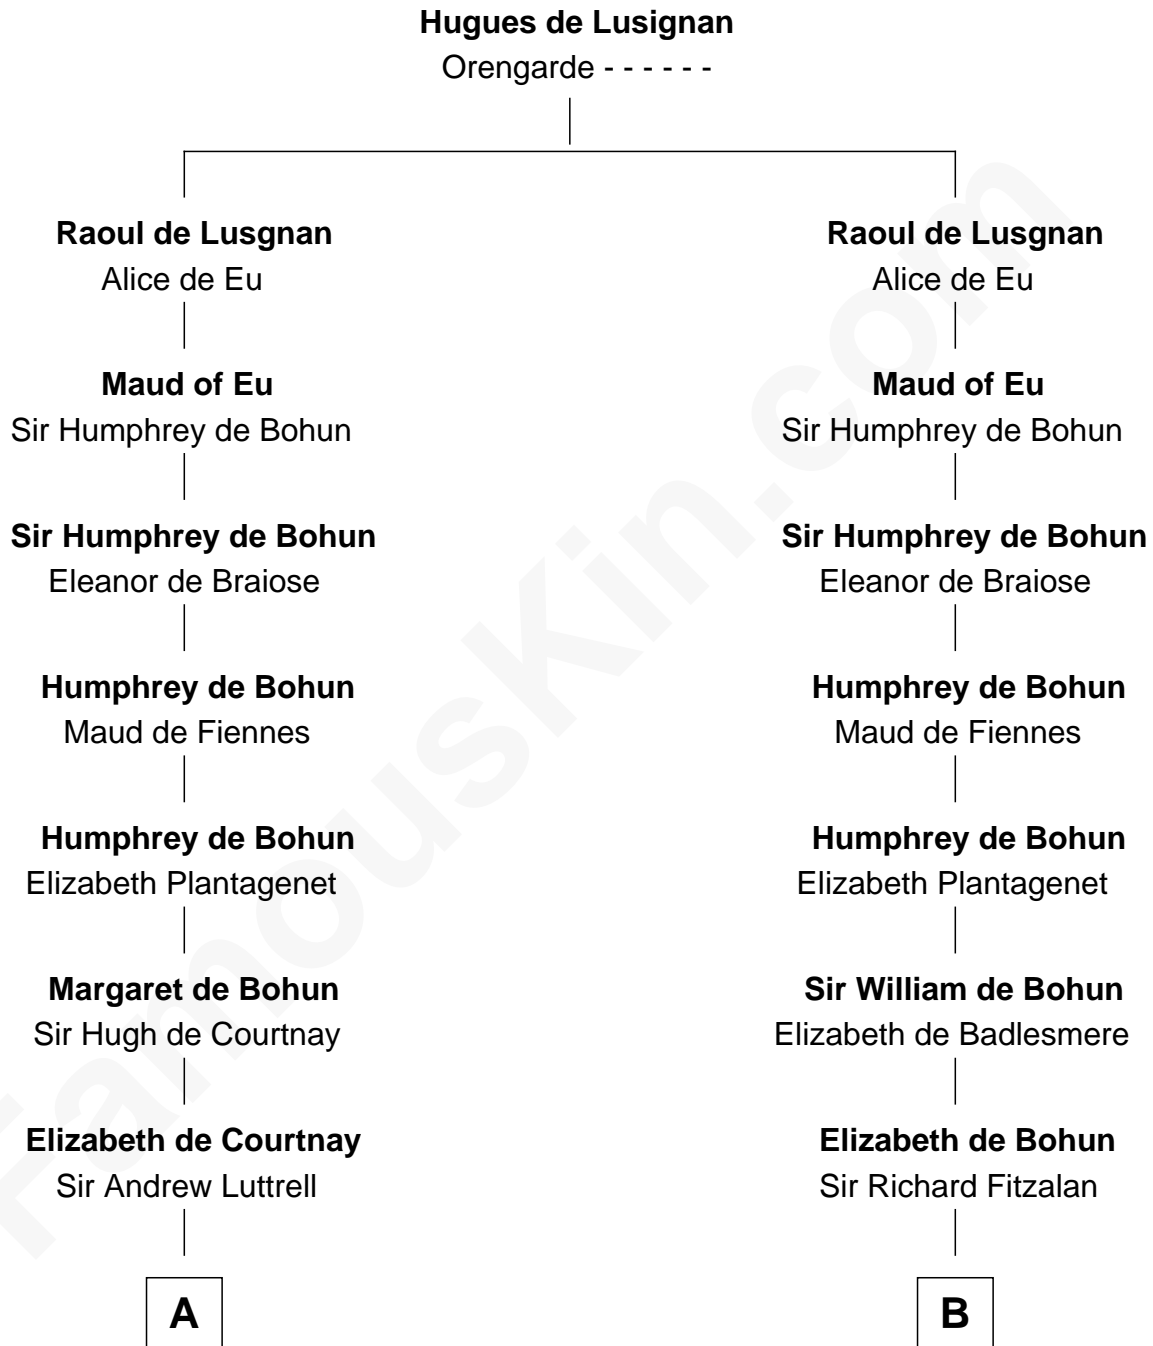

FamousKin.com
Relationship Chart of
James Russell Lowell
American "Fireside" Poet

20th cousin 1 time removed of

Thomas Jefferson

3rd U.S. President and Signer of the Declaration of Independence

C

Ebenezer Lowell