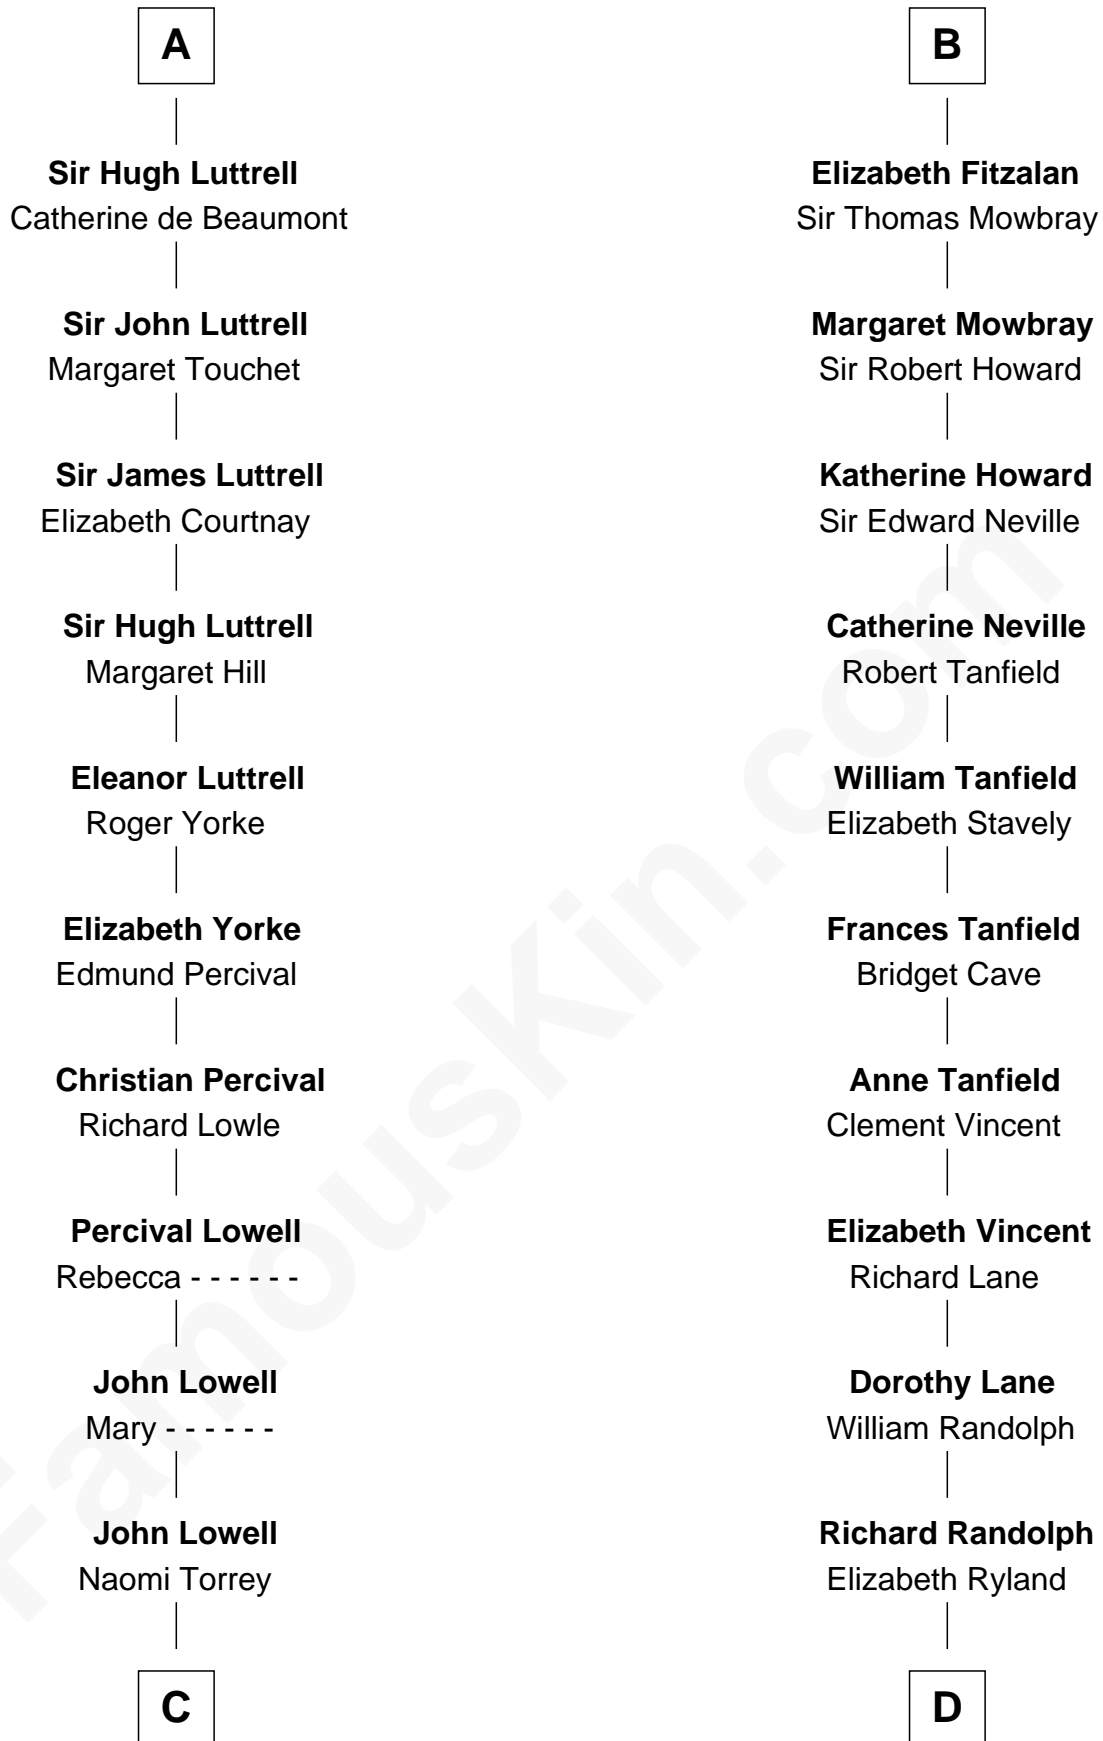

FamousKin.com
Relationship Chart of
James Russell Lowell
American "Fireside" Poet

20th cousin 1 time removed of

Thomas Jefferson

3rd U.S. President and Signer of the Declaration of Independence

C

Ebenezer Lowell