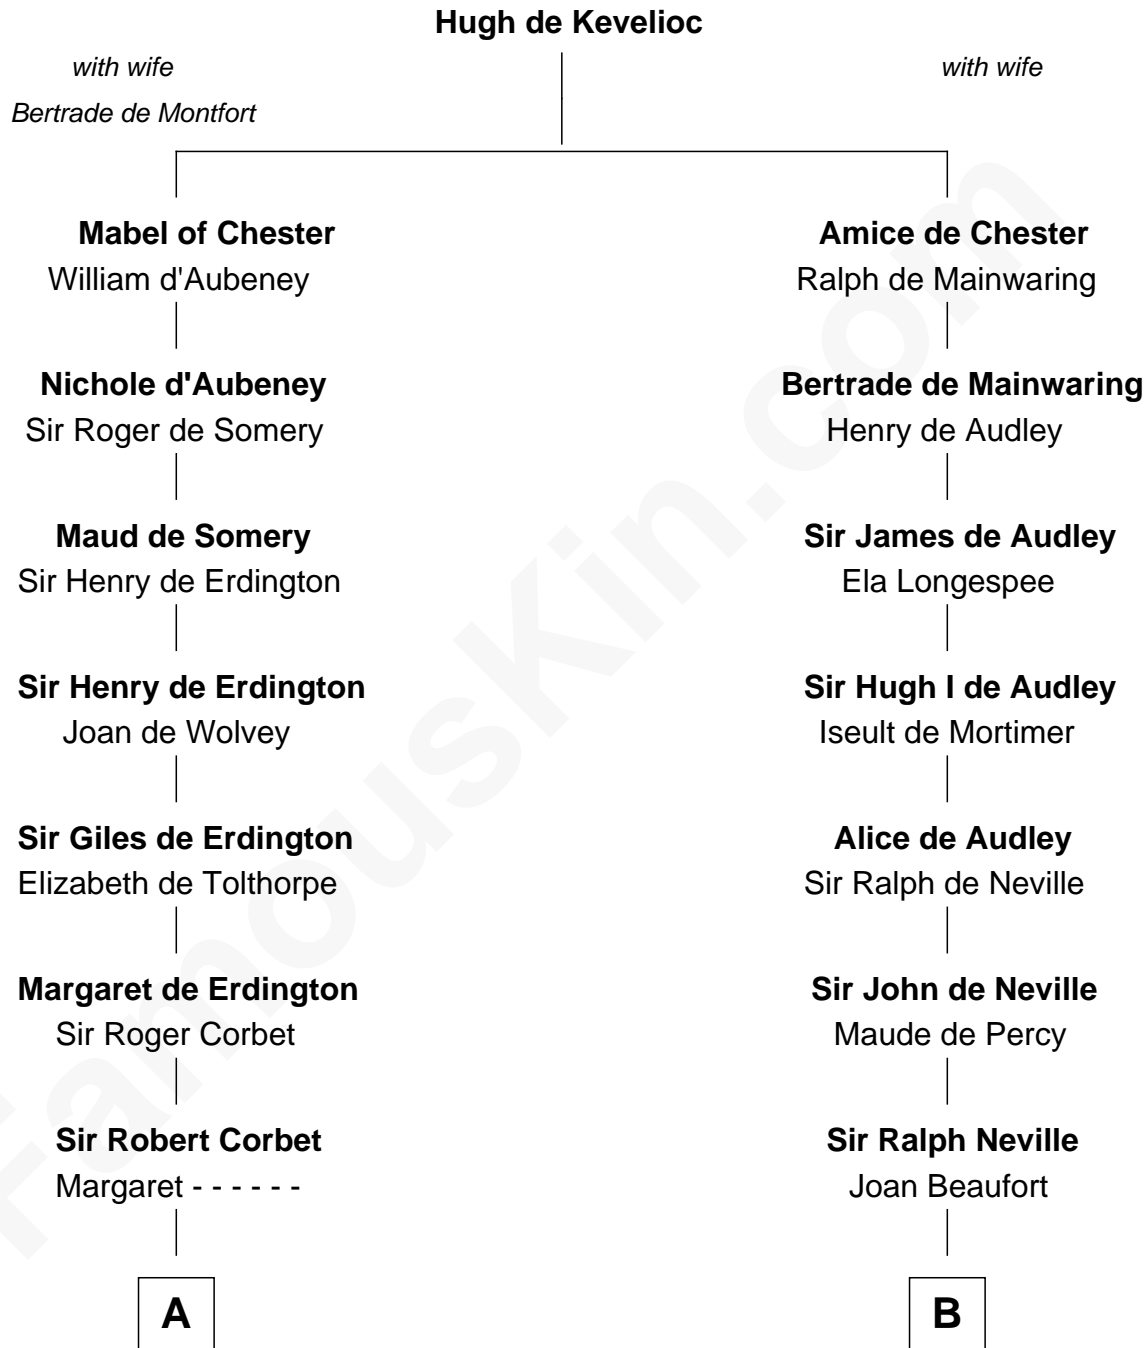

FamousKin.com
Relationship Chart of
James Russell Lowell
American "Fireside" Poet

18th cousin 2 times removed of

Thomas Jefferson

3rd U.S. President and Signer of the Declaration of Independence

C

James Russell
Katharine Graves

Rebecca Russell
John Lowell

Rev. Charles Lowell
Harriet Brackett Spence

James Russell Lowell
American "Fireside" Poet

D

Jane Randolph
Peter Jefferson

Thomas Jefferson
3rd U.S. President

FamousKin.com