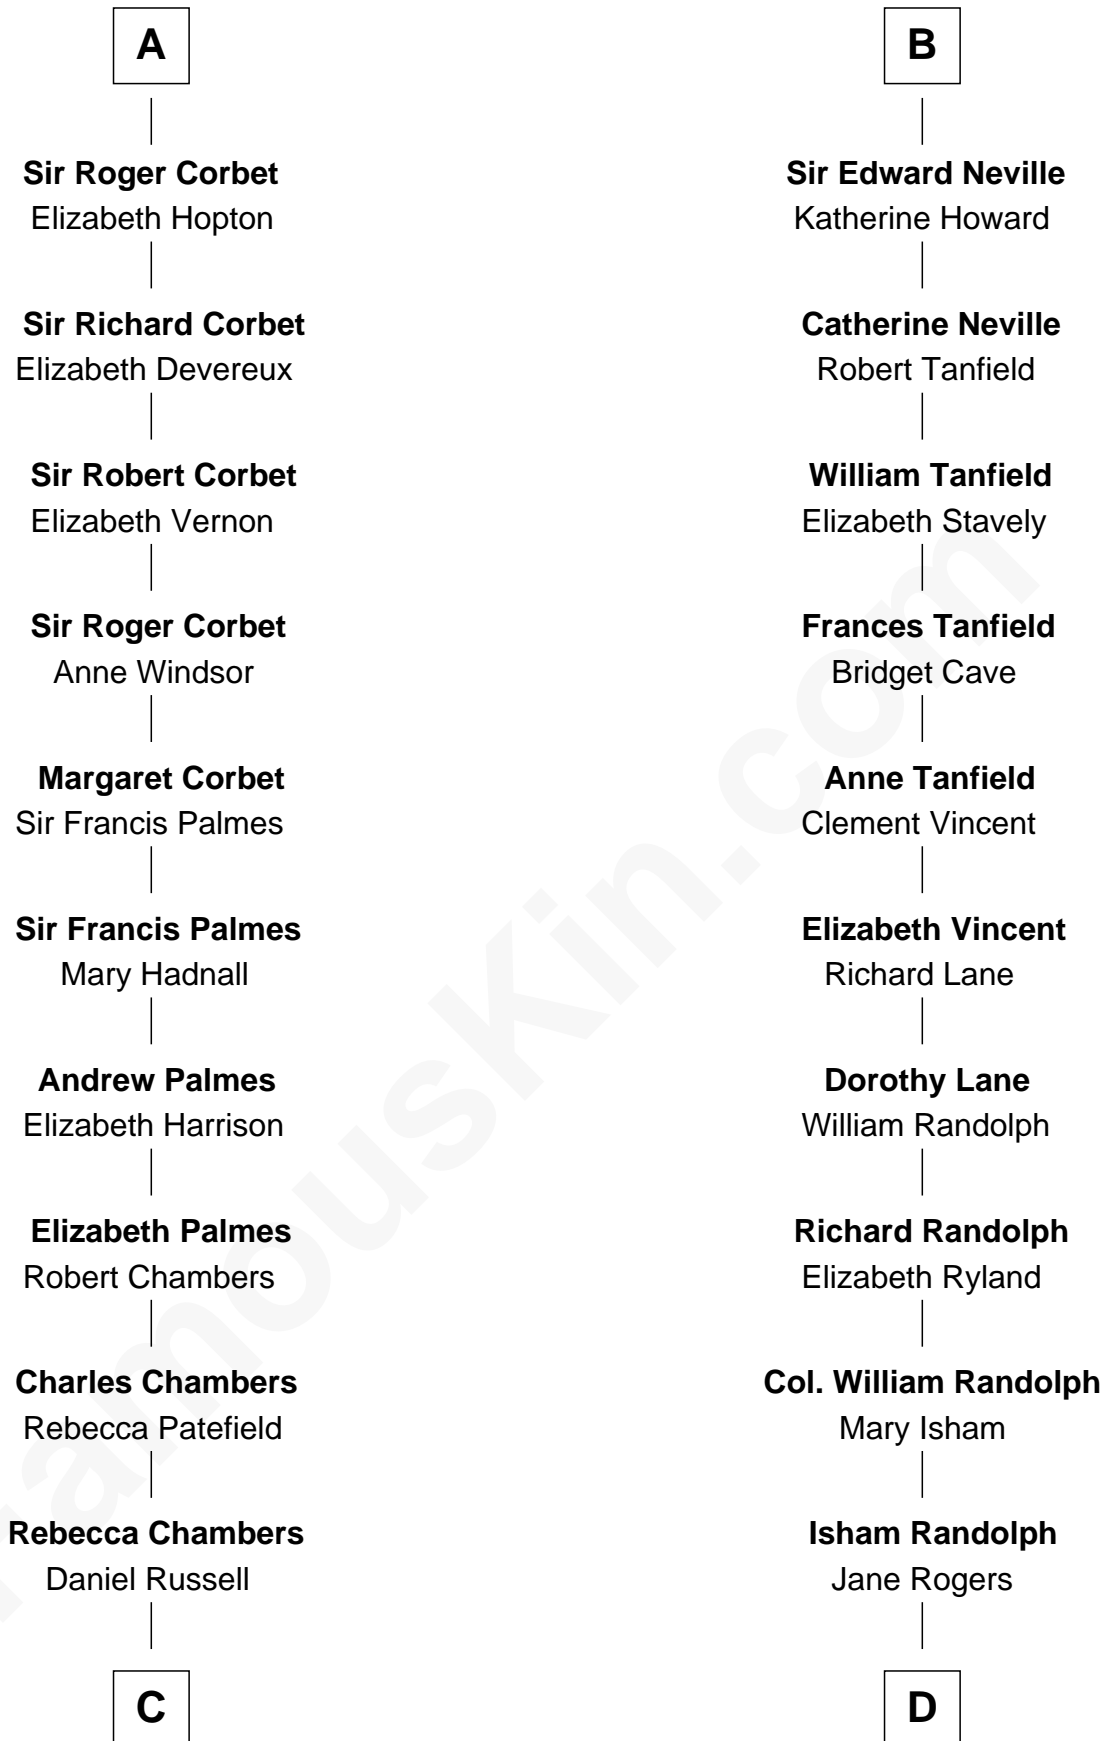

FamousKin.com
Relationship Chart of
James Russell Lowell
American "Fireside" Poet

18th cousin 2 times removed of

Thomas Jefferson

3rd U.S. President and Signer of the Declaration of Independence

C

James Russell
Katharine Graves

Rebecca Russell
John Lowell

Rev. Charles Lowell
Harriet Brackett Spence

James Russell Lowell
American "Fireside" Poet

D

Jane Randolph
Peter Jefferson

Thomas Jefferson
3rd U.S. President

FamousKin.com