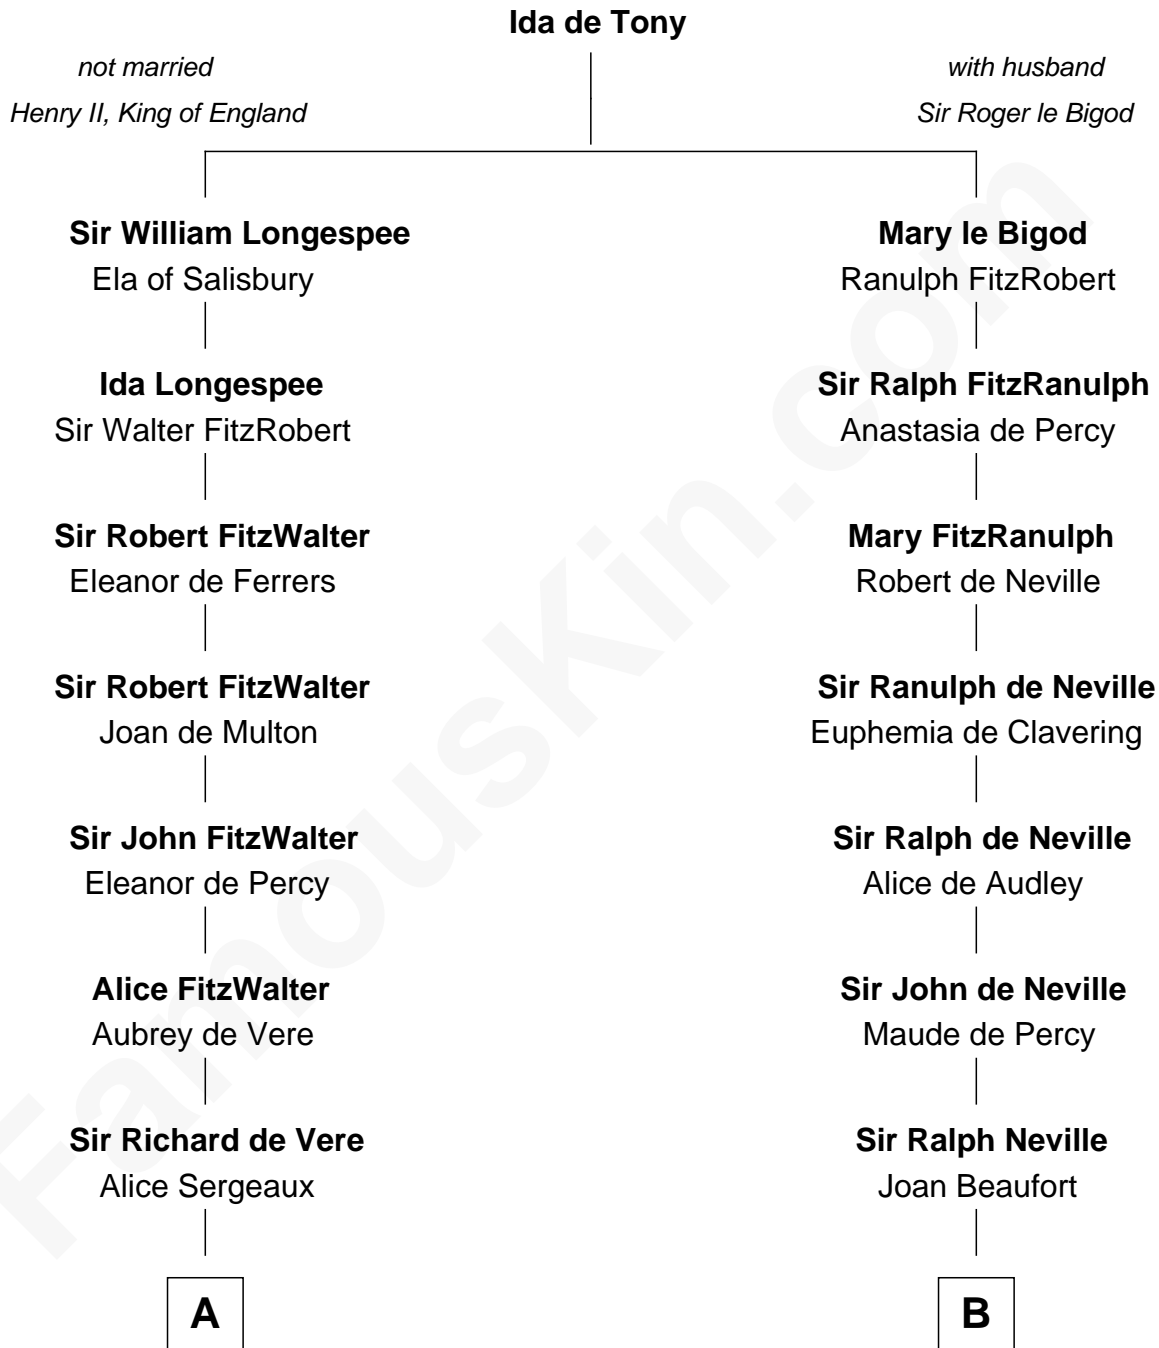

FamousKin.com
Relationship Chart of
James Russell Lowell
American "Fireside" Poet

18th cousin 2 times removed of

Thomas Jefferson

3rd U.S. President and Signer of the Declaration of Independence

C

Sarah Champney

Jane Randolph

Peter Jefferson

Thomas Jefferson

3rd U.S. President

FamousKin.com