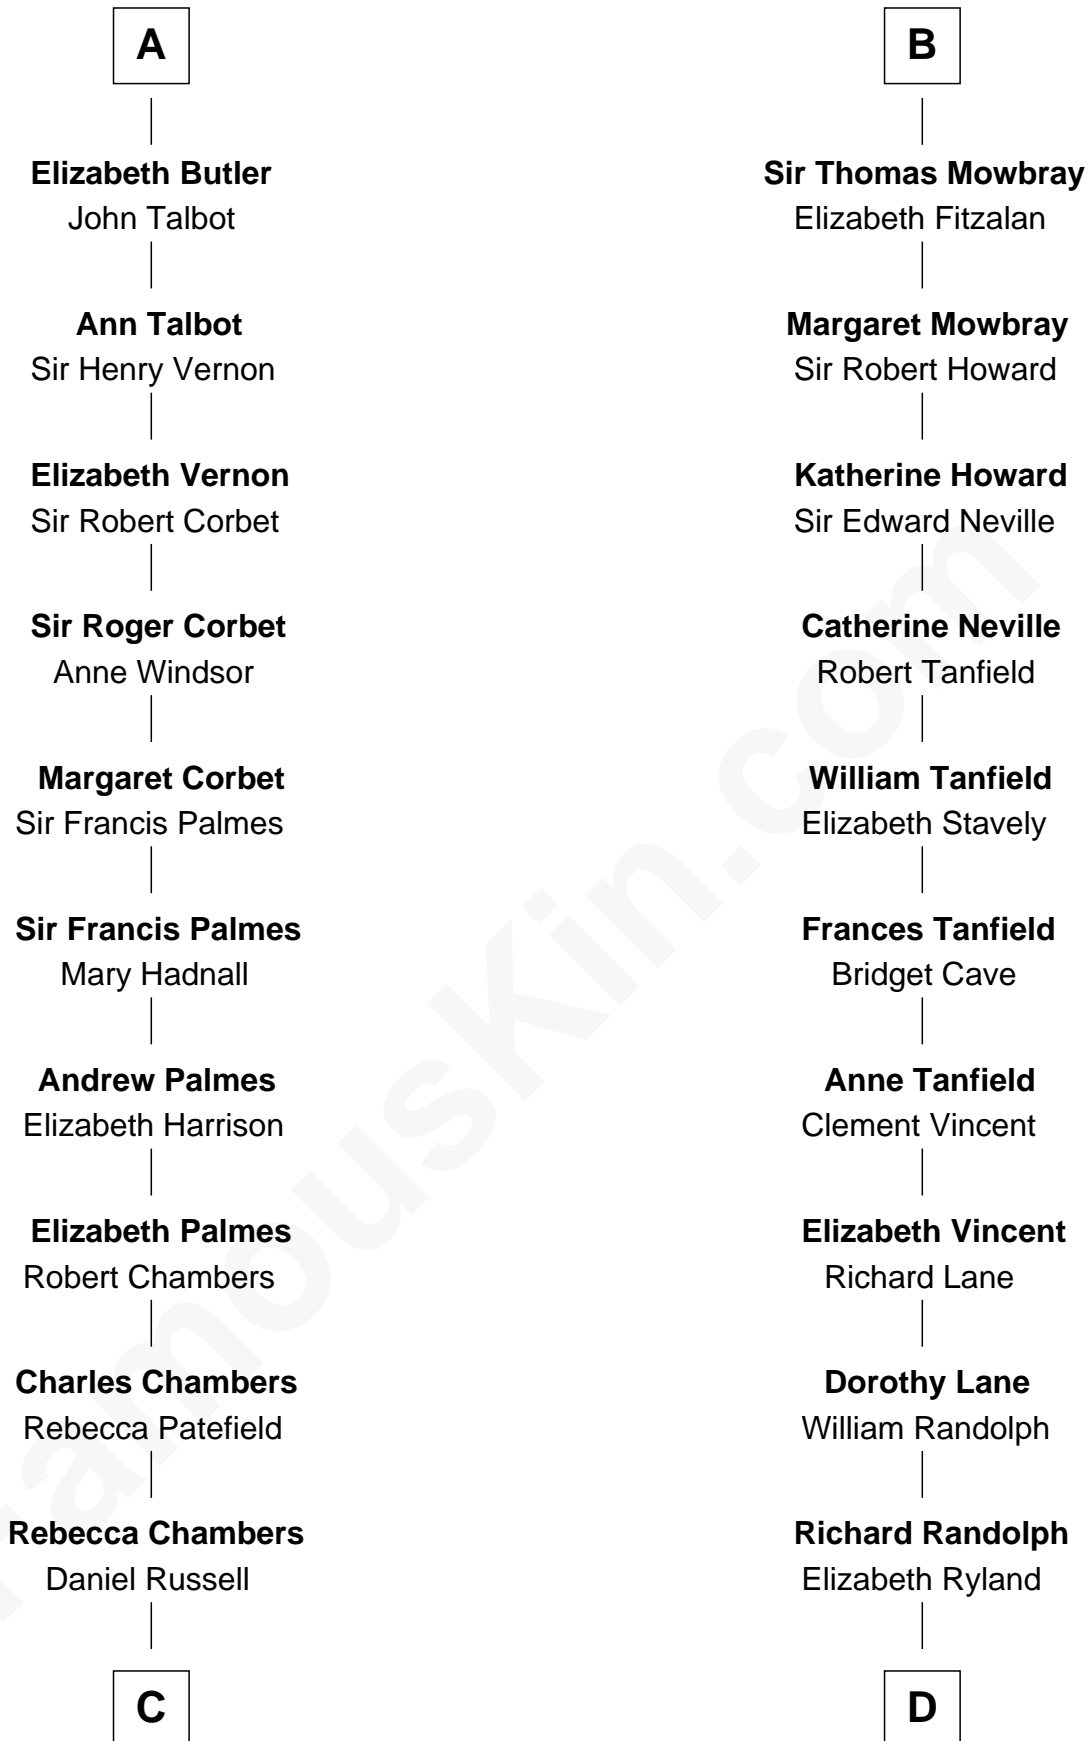

FamousKin.com Relationship Chart of

James Russell Lowell

American "Fireside" Poet

20th cousin of

Thomas Jefferson

3rd U.S. President and Signer of the Declaration of Independence

Piers de Lutegareshale

Maud de Mandeville

Jane Randolph
Peter Jefferson

Thomas Jefferson
3rd U.S. President

FamousKin.com