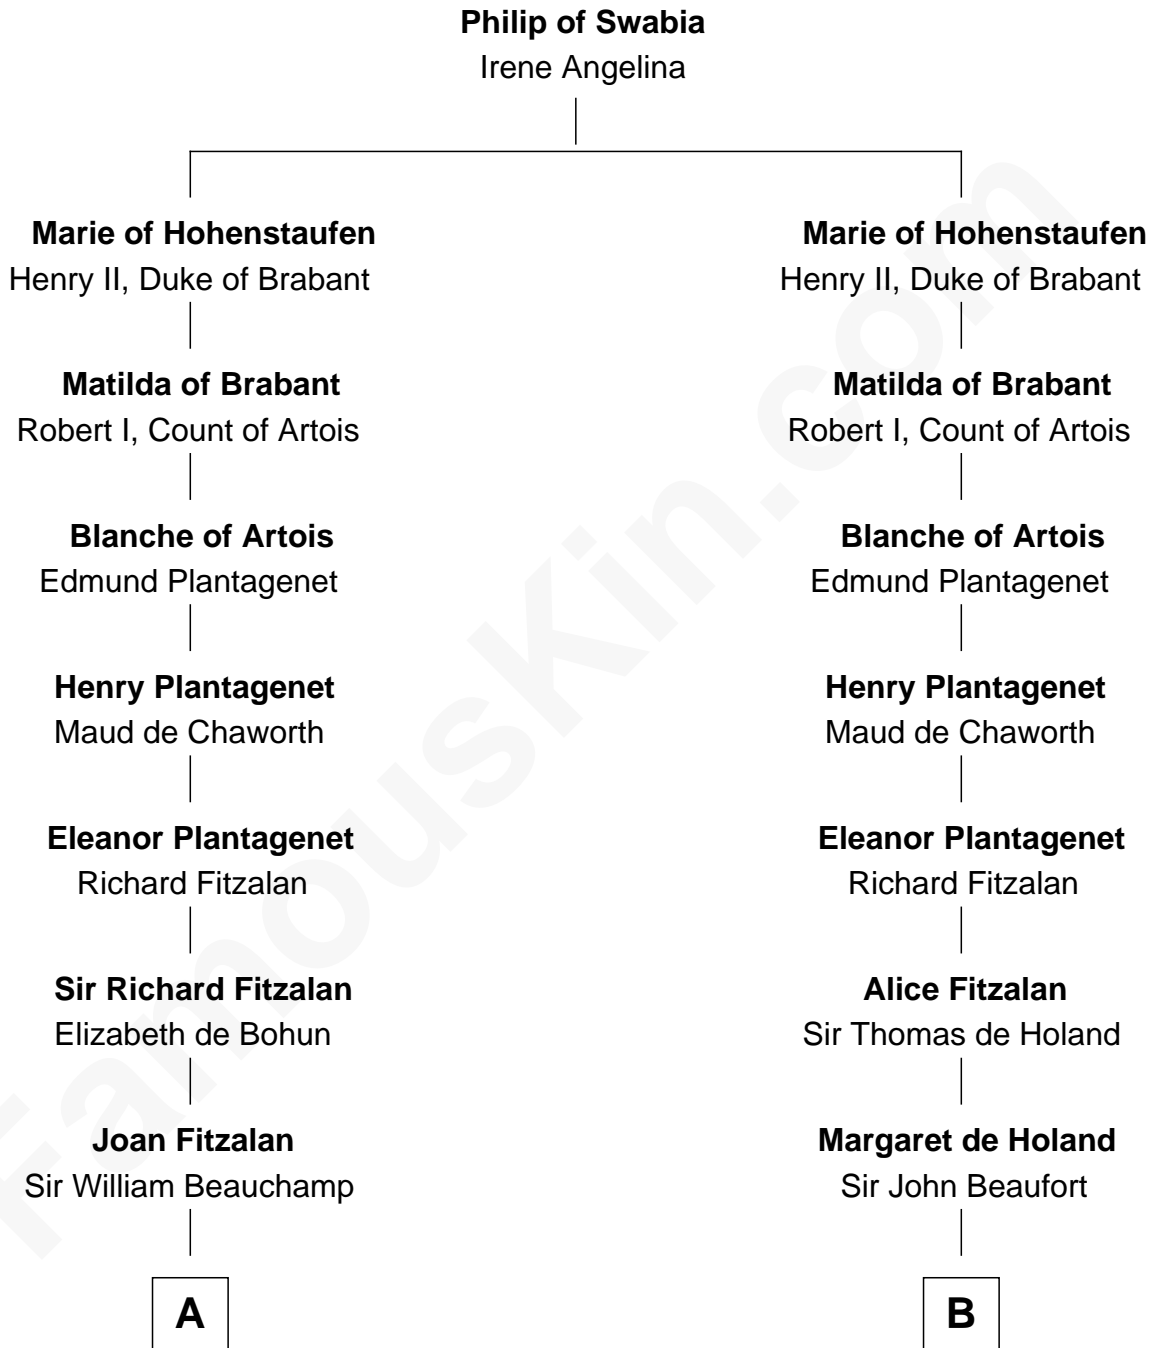

FamousKin.com
Relationship Chart of
James Russell Lowell
American "Fireside" Poet

20th cousin 1 time removed of
Alexander Hamilton
1st U.S. Secretary of the Treasury

C

Rebecca Chambers

Daniel Russell

James Russell

Katharine Graves

Rebecca Russell

John Lowell

Rev. Charles Lowell

Harriet Brackett Spence

James Russell Lowell

American "Fireside" Poet

D

Rebecca Cunningham

John Hamilton

Alexander Hamilton

Elizabeth Pollock

James A. Hamilton

Rachel Fawcett

Alexander Hamilton

1st U.S. Secretary of the Treasury