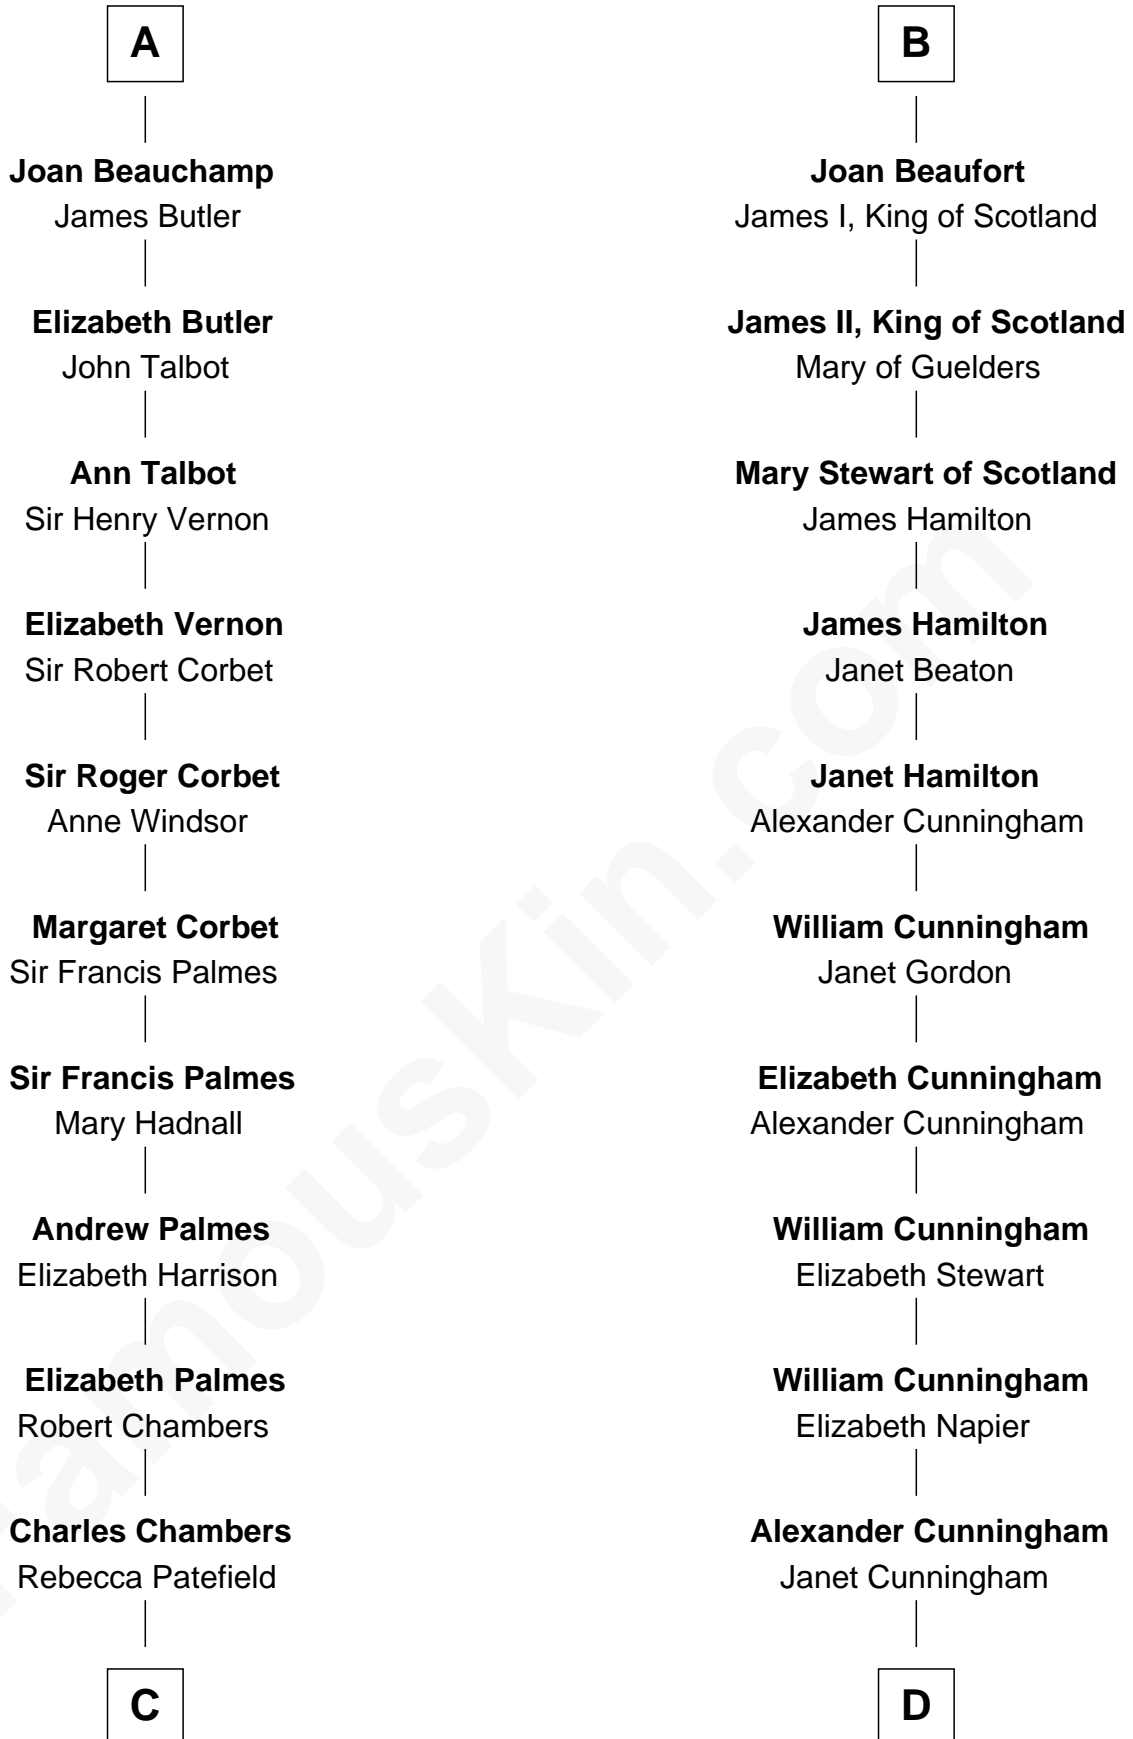

FamousKin.com
Relationship Chart of
James Russell Lowell
American "Fireside" Poet

20th cousin 1 time removed of
Alexander Hamilton
1st U.S. Secretary of the Treasury

C

Rebecca Chambers

Daniel Russell

James Russell