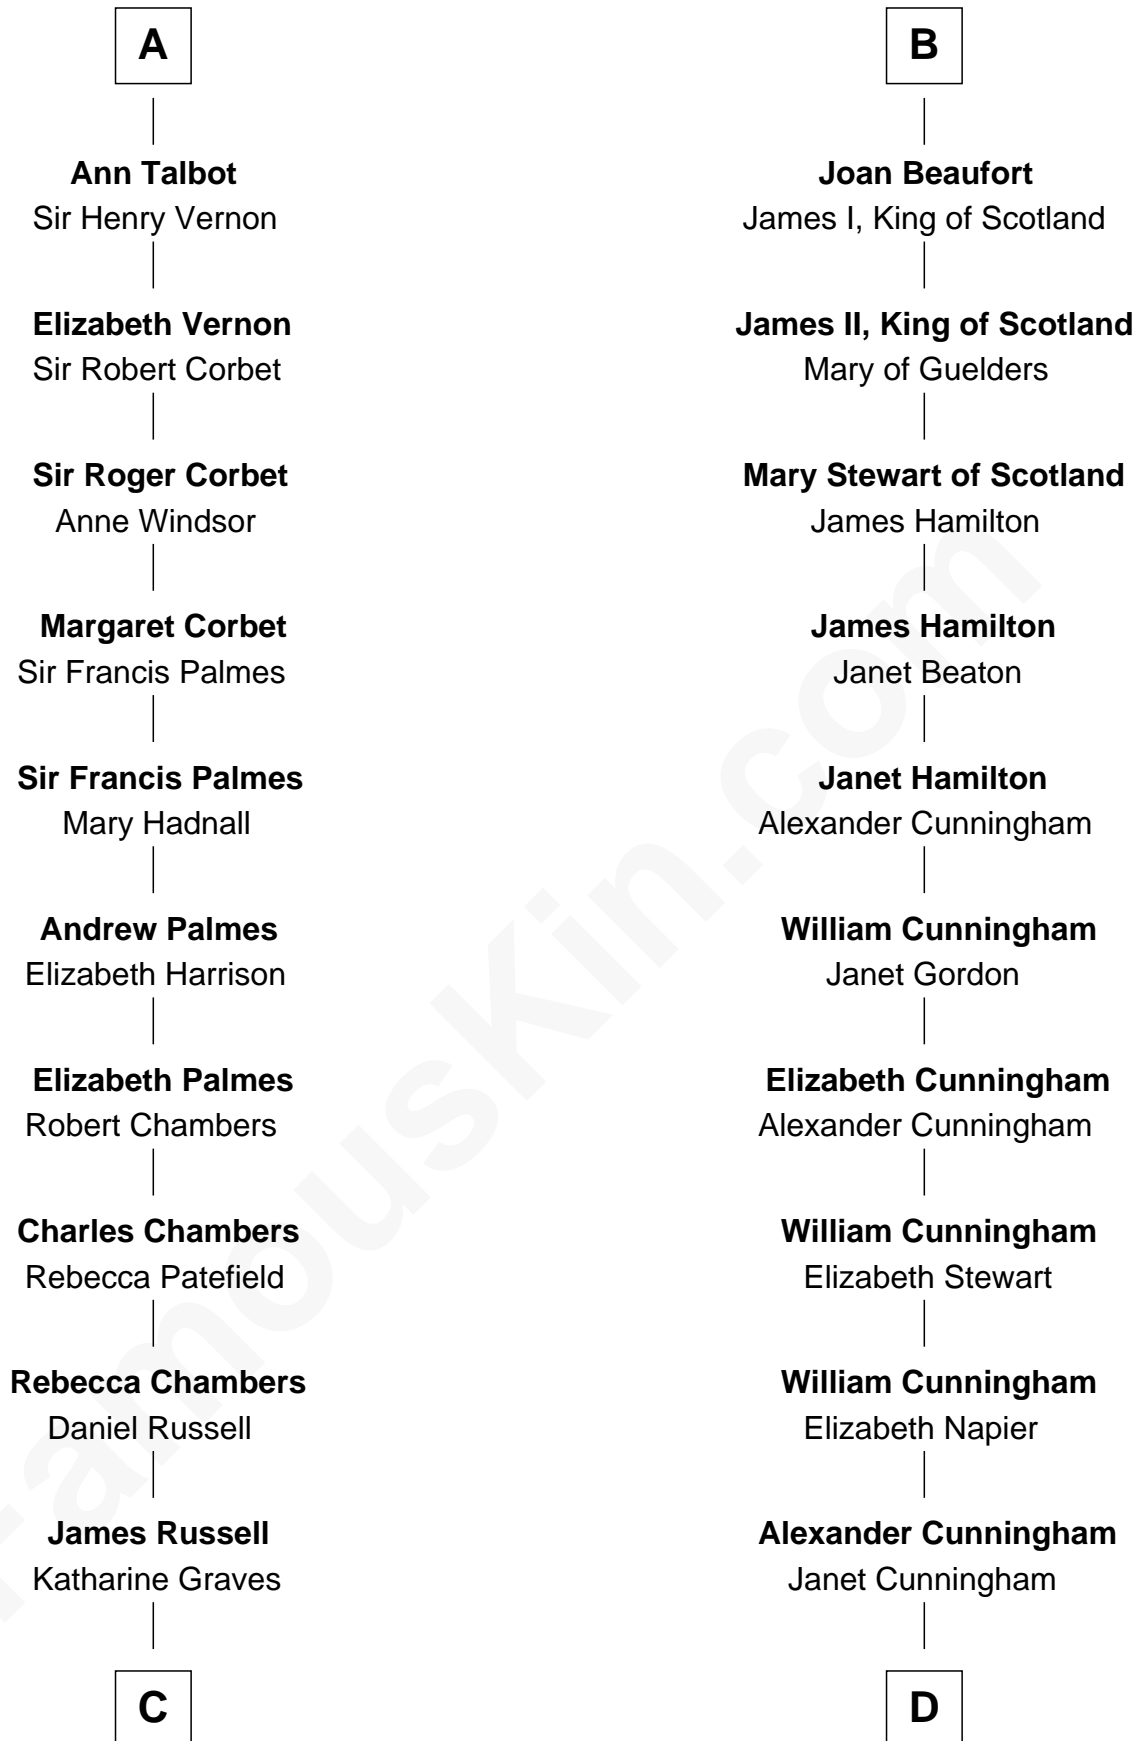

# FamousKin.com Relationship Chart of

**James Russell Lowell**

*American "Fireside" Poet*

19th cousin 1 time removed of

**Alexander Hamilton**

*1st U.S. Secretary of the Treasury*

**C**

**Rebecca Russell**  
John Lowell  
**Rev. Charles Lowell**  
Harriet Brackett Spence  
**James Russell Lowell**  
*American "Fireside" Poet*

**D**

**Rebecca Cunningham**  
John Hamilton  
**Alexander Hamilton**  
Elizabeth Pollock  
**James A. Hamilton**  
Rachel Fawcett  
**Alexander Hamilton**  
*1st U.S. Secretary of the Treasury*

FamousKin.com