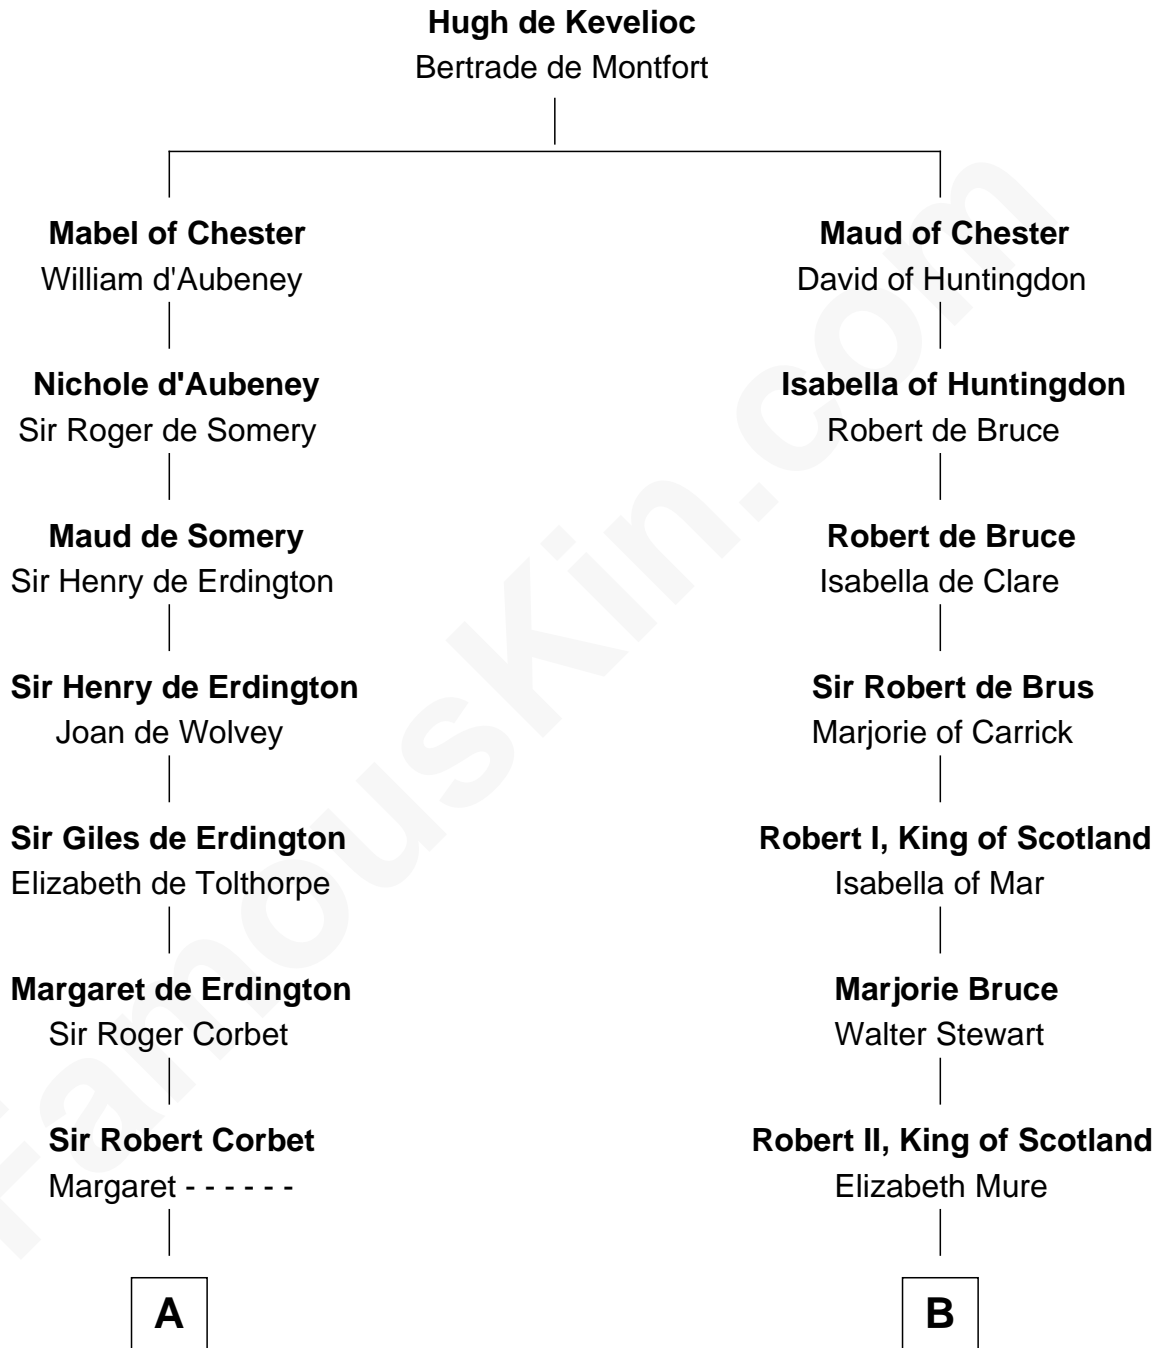

FamousKin.com Relationship Chart of

James Russell Lowell

American "Fireside" Poet

20th cousin 1 time removed of

Alexander Hamilton

1st U.S. Secretary of the Treasury

C

James Russell
Katharine Graves