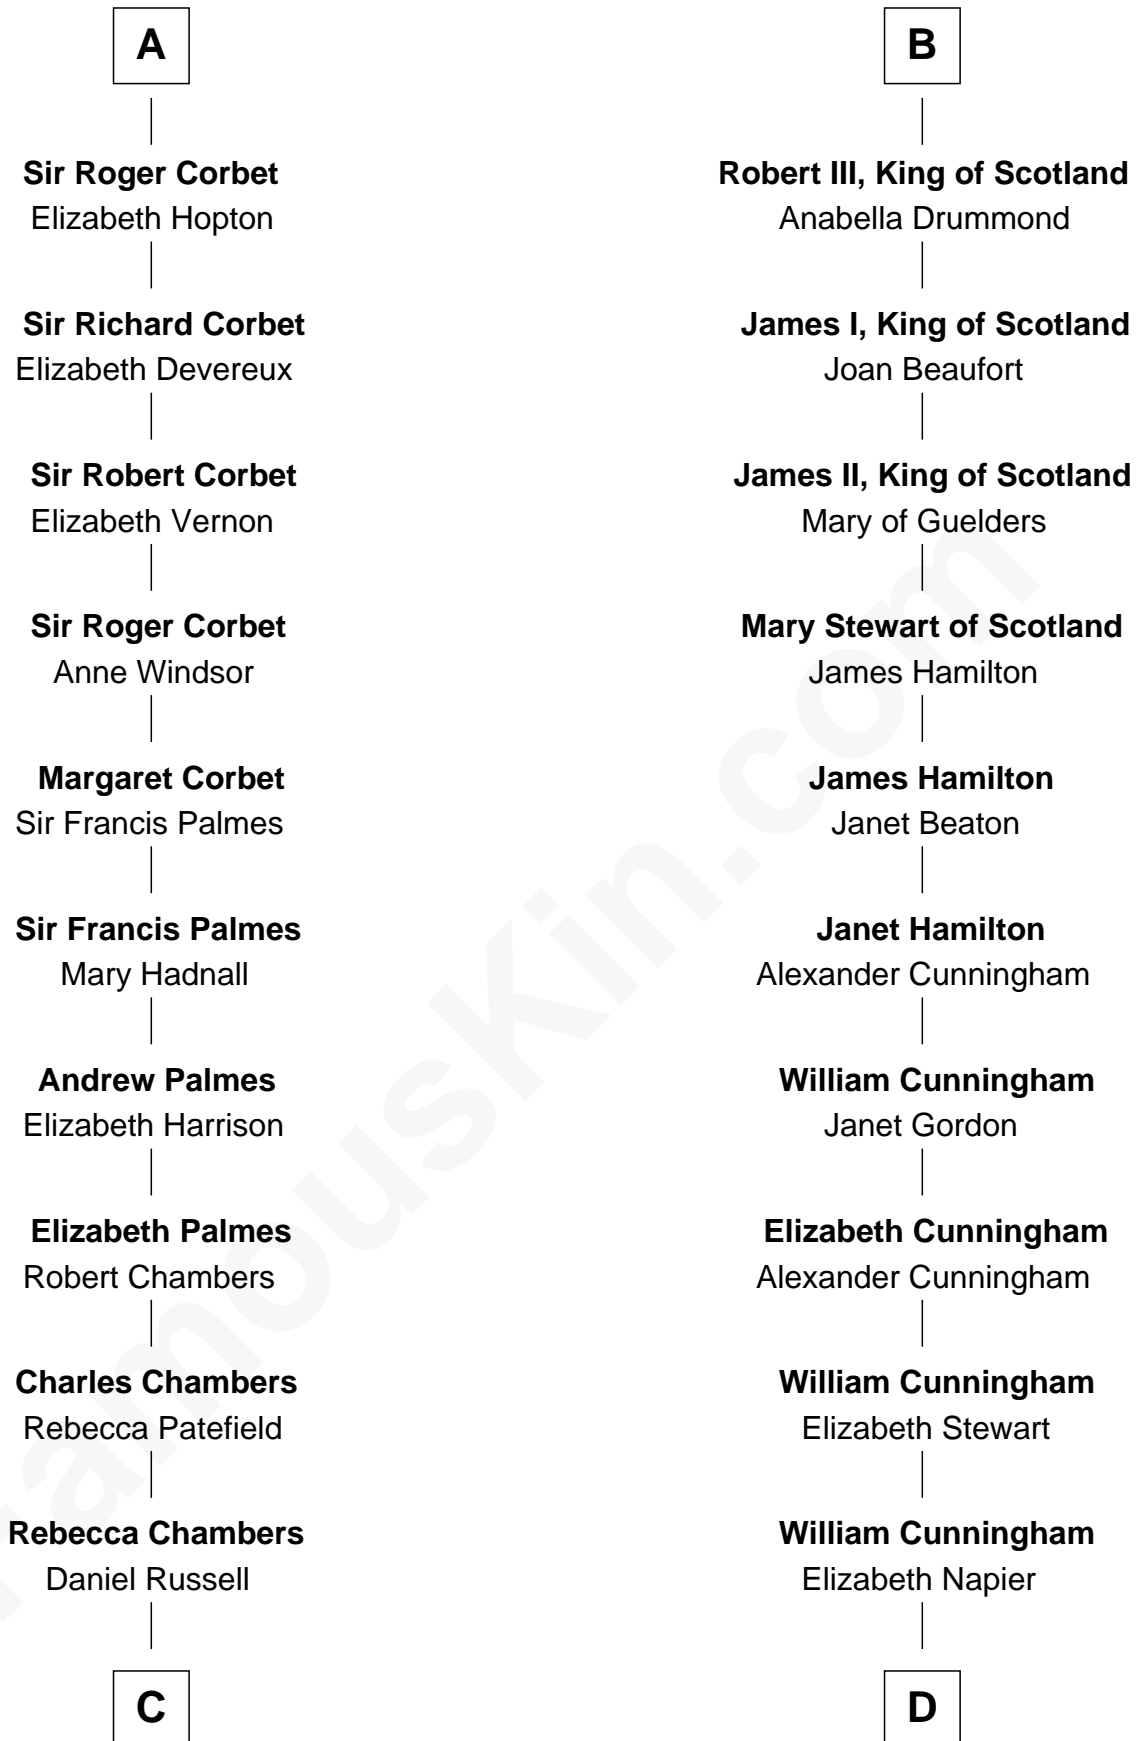

FamousKin.com Relationship Chart of

James Russell Lowell

American "Fireside" Poet

20th cousin 1 time removed of

Alexander Hamilton

1st U.S. Secretary of the Treasury

C

James Russell
Katharine Graves