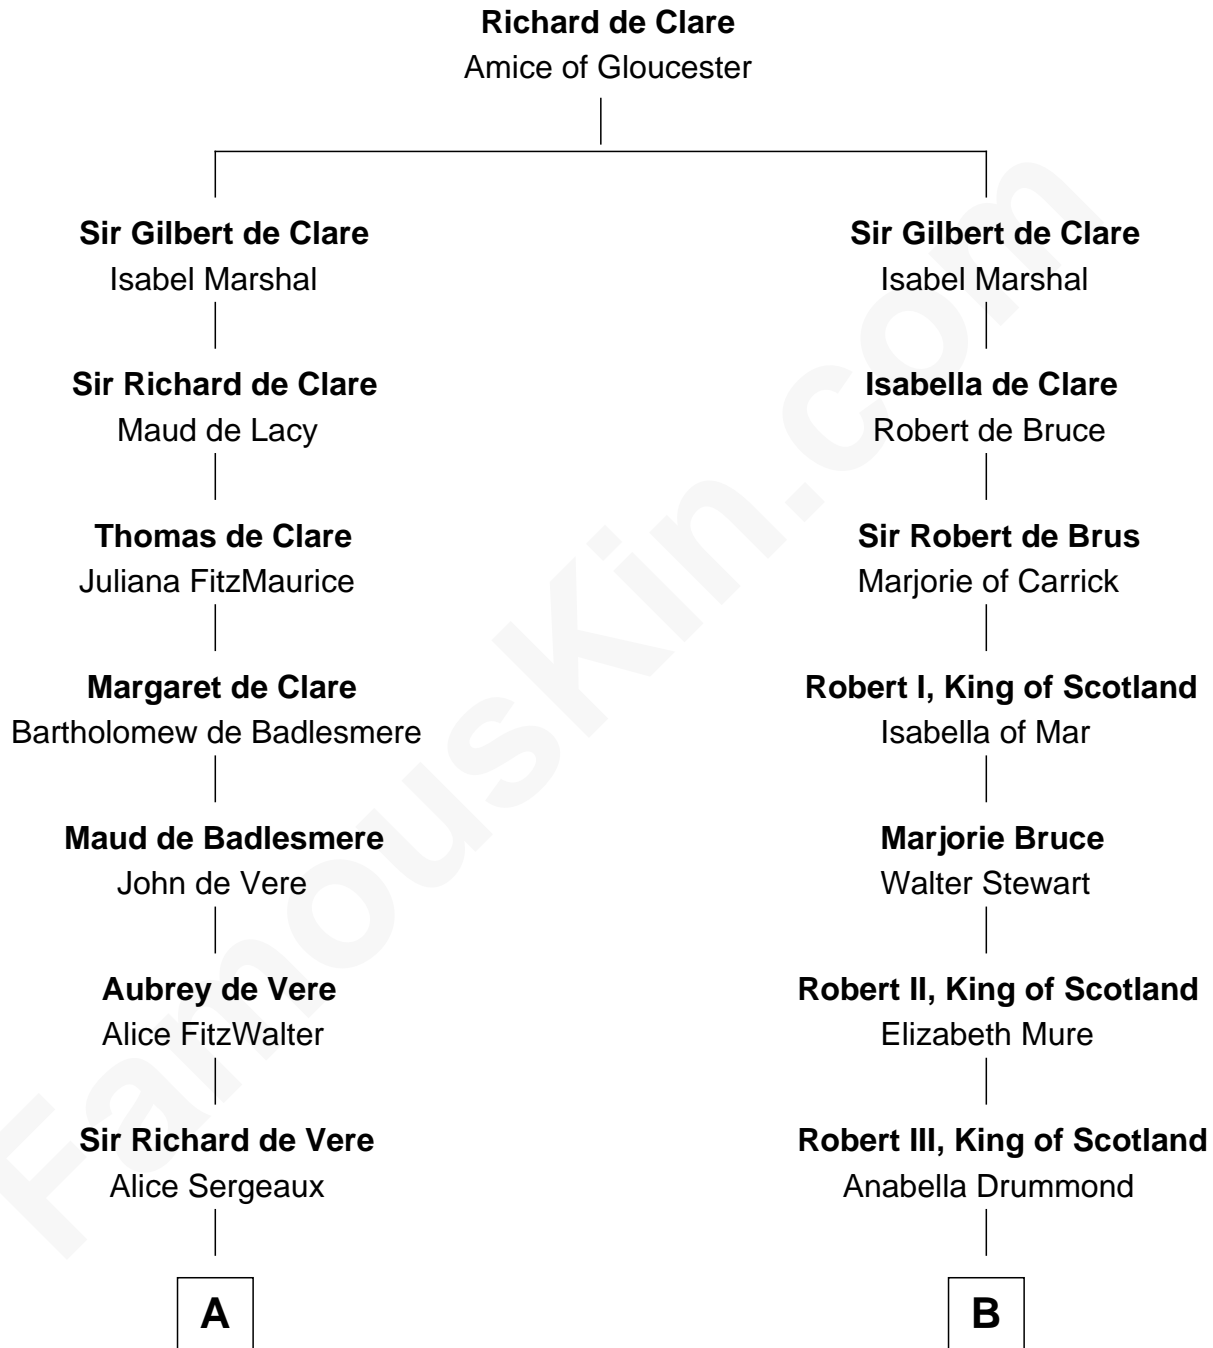

FamousKin.com Relationship Chart of

James Russell Lowell

American "Fireside" Poet

20th cousin of

Alexander Hamilton

1st U.S. Secretary of the Treasury

C

Sarah Champney