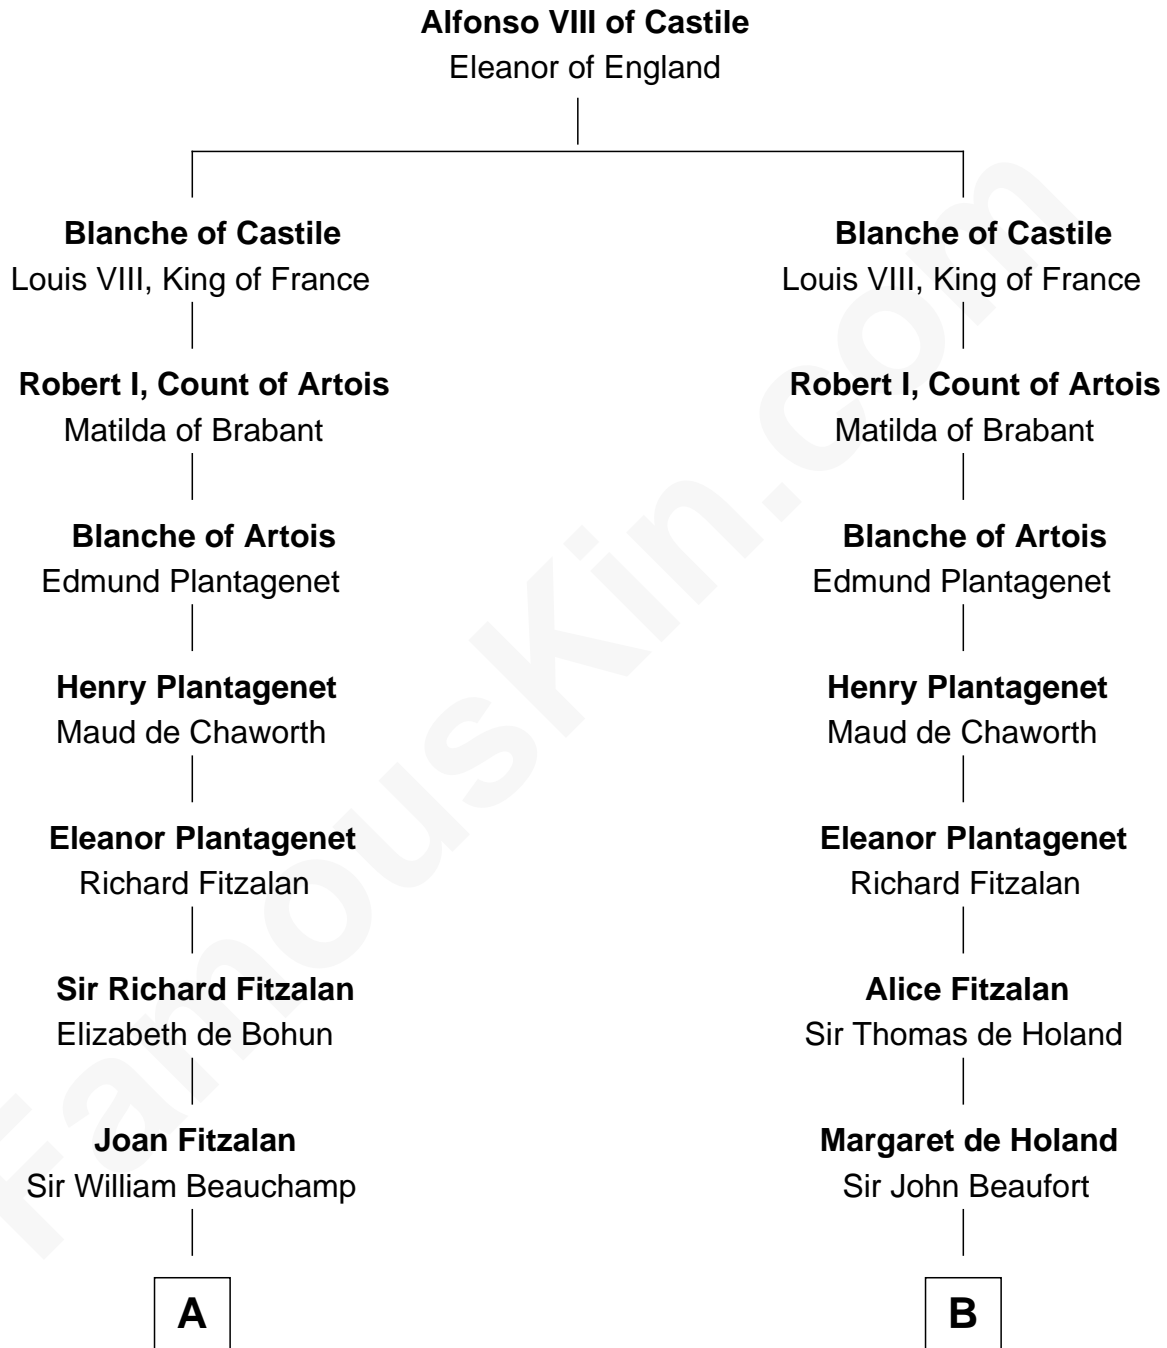

FamousKin.com
Relationship Chart of
James Russell Lowell
American "Fireside" Poet

20th cousin 1 time removed of
Alexander Hamilton
1st U.S. Secretary of the Treasury

C

Rebecca Chambers

Daniel Russell

James Russell