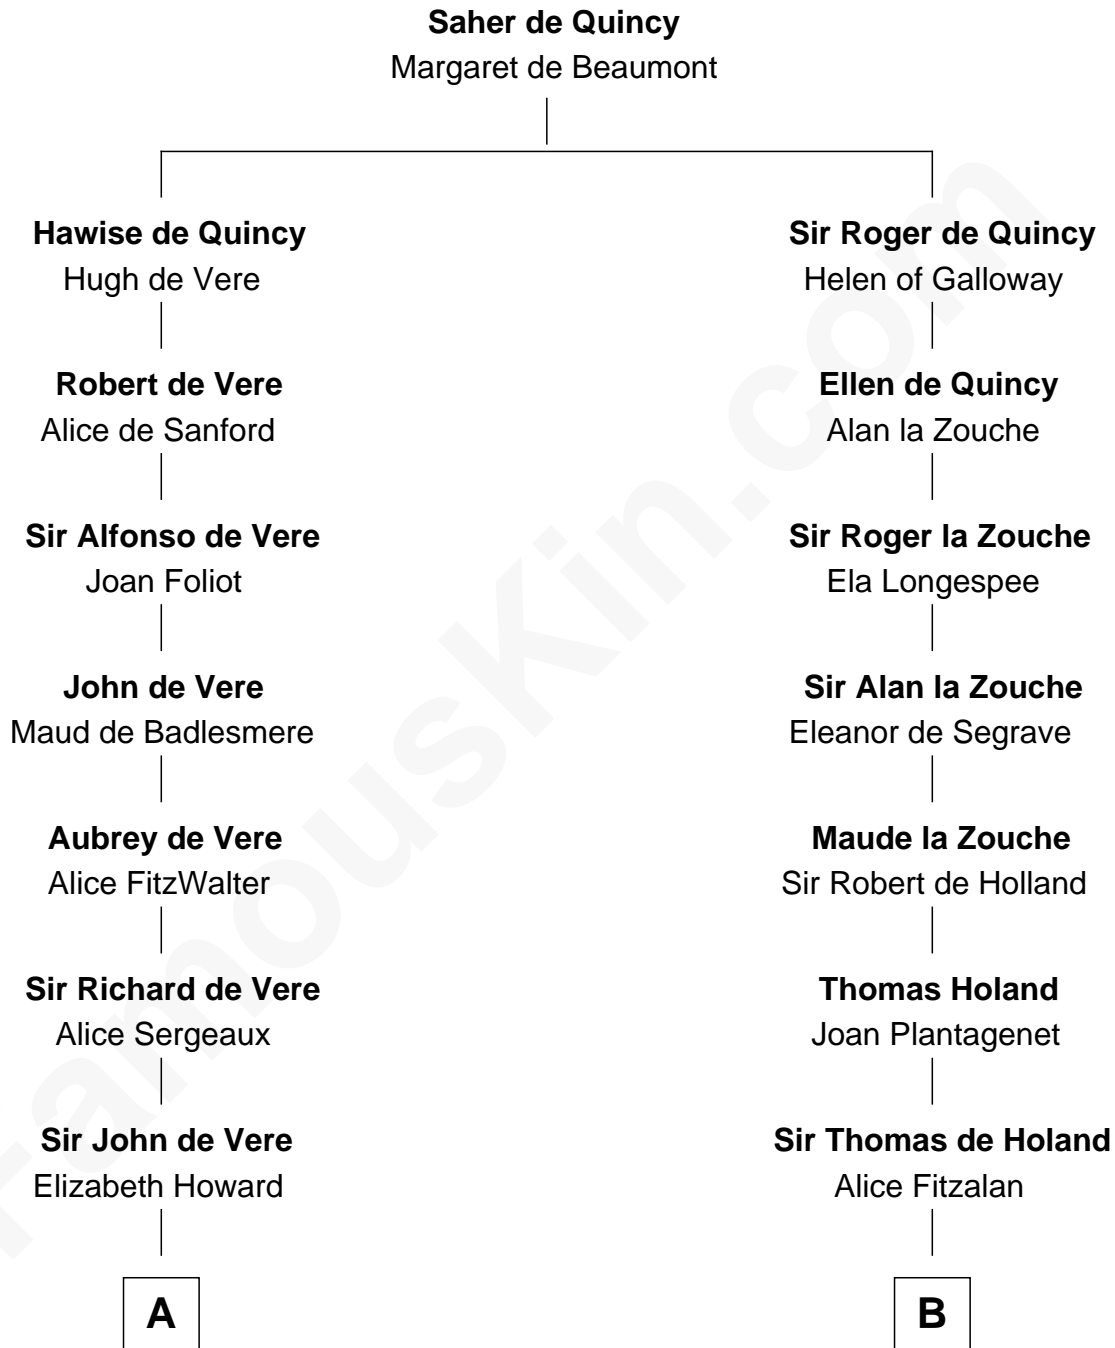

FamousKin.com
Relationship Chart of
James Russell Lowell
American "Fireside" Poet

19th cousin 2 times removed of
Alexander Hamilton
1st U.S. Secretary of the Treasury

C

John Lowell
Rebecca Russell

Rev. Charles Lowell
Harriet Brackett Spence

James Russell Lowell
American "Fireside" Poet

D

Alexander Cunningham
Janet Cunningham

Rebecca Cunningham
John Hamilton

Alexander Hamilton
Elizabeth Pollock

James A. Hamilton
Rachel Fawcett

Alexander Hamilton
1st U.S. Secretary of the Treasury