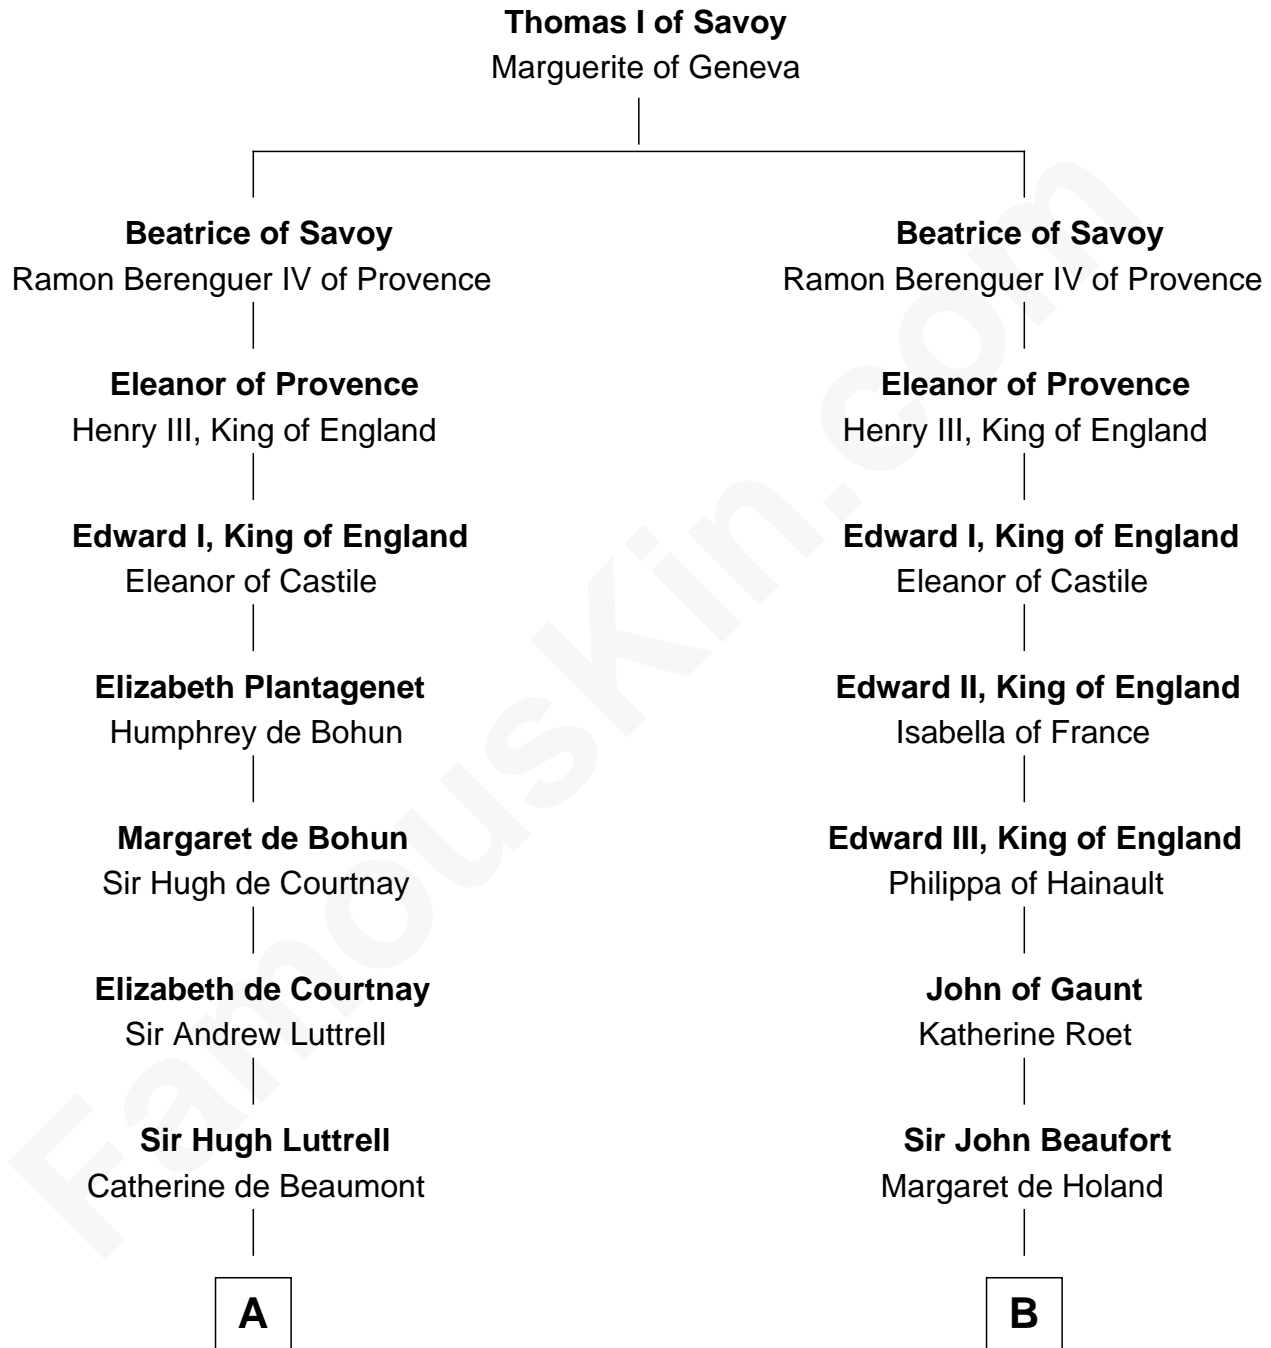

FamousKin.com Relationship Chart of

James Russell Lowell

American "Fireside" Poet

20th cousin of

Alexander Hamilton

1st U.S. Secretary of the Treasury

C

Rev. John Lowell
Sarah Champney

John Lowell
Rebecca Russell

Rev. Charles Lowell
Harriet Brackett Spence

James Russell Lowell
American "Fireside" Poet

D

Rebecca Cunningham
John Hamilton

Alexander Hamilton
Elizabeth Pollock

James A. Hamilton
Rachel Fawcett