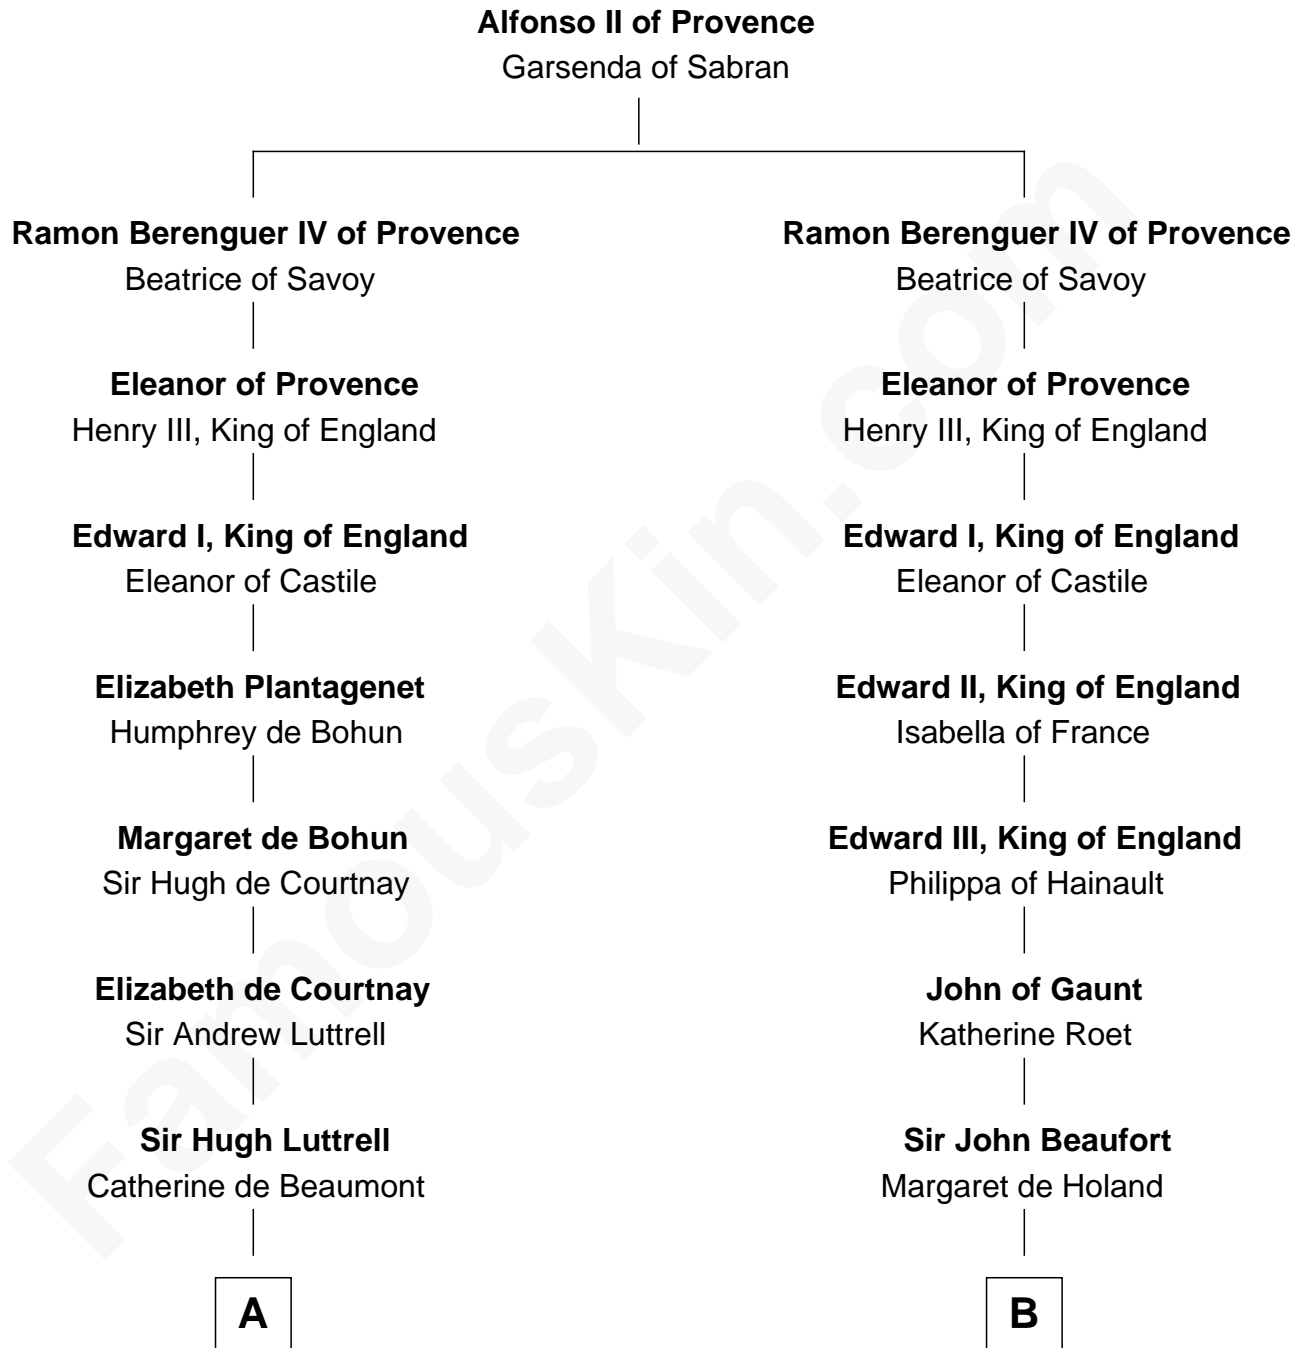

FamousKin.com Relationship Chart of

James Russell Lowell

American "Fireside" Poet

20th cousin of

Alexander Hamilton

1st U.S. Secretary of the Treasury

C

Rev. John Lowell
Sarah Champney