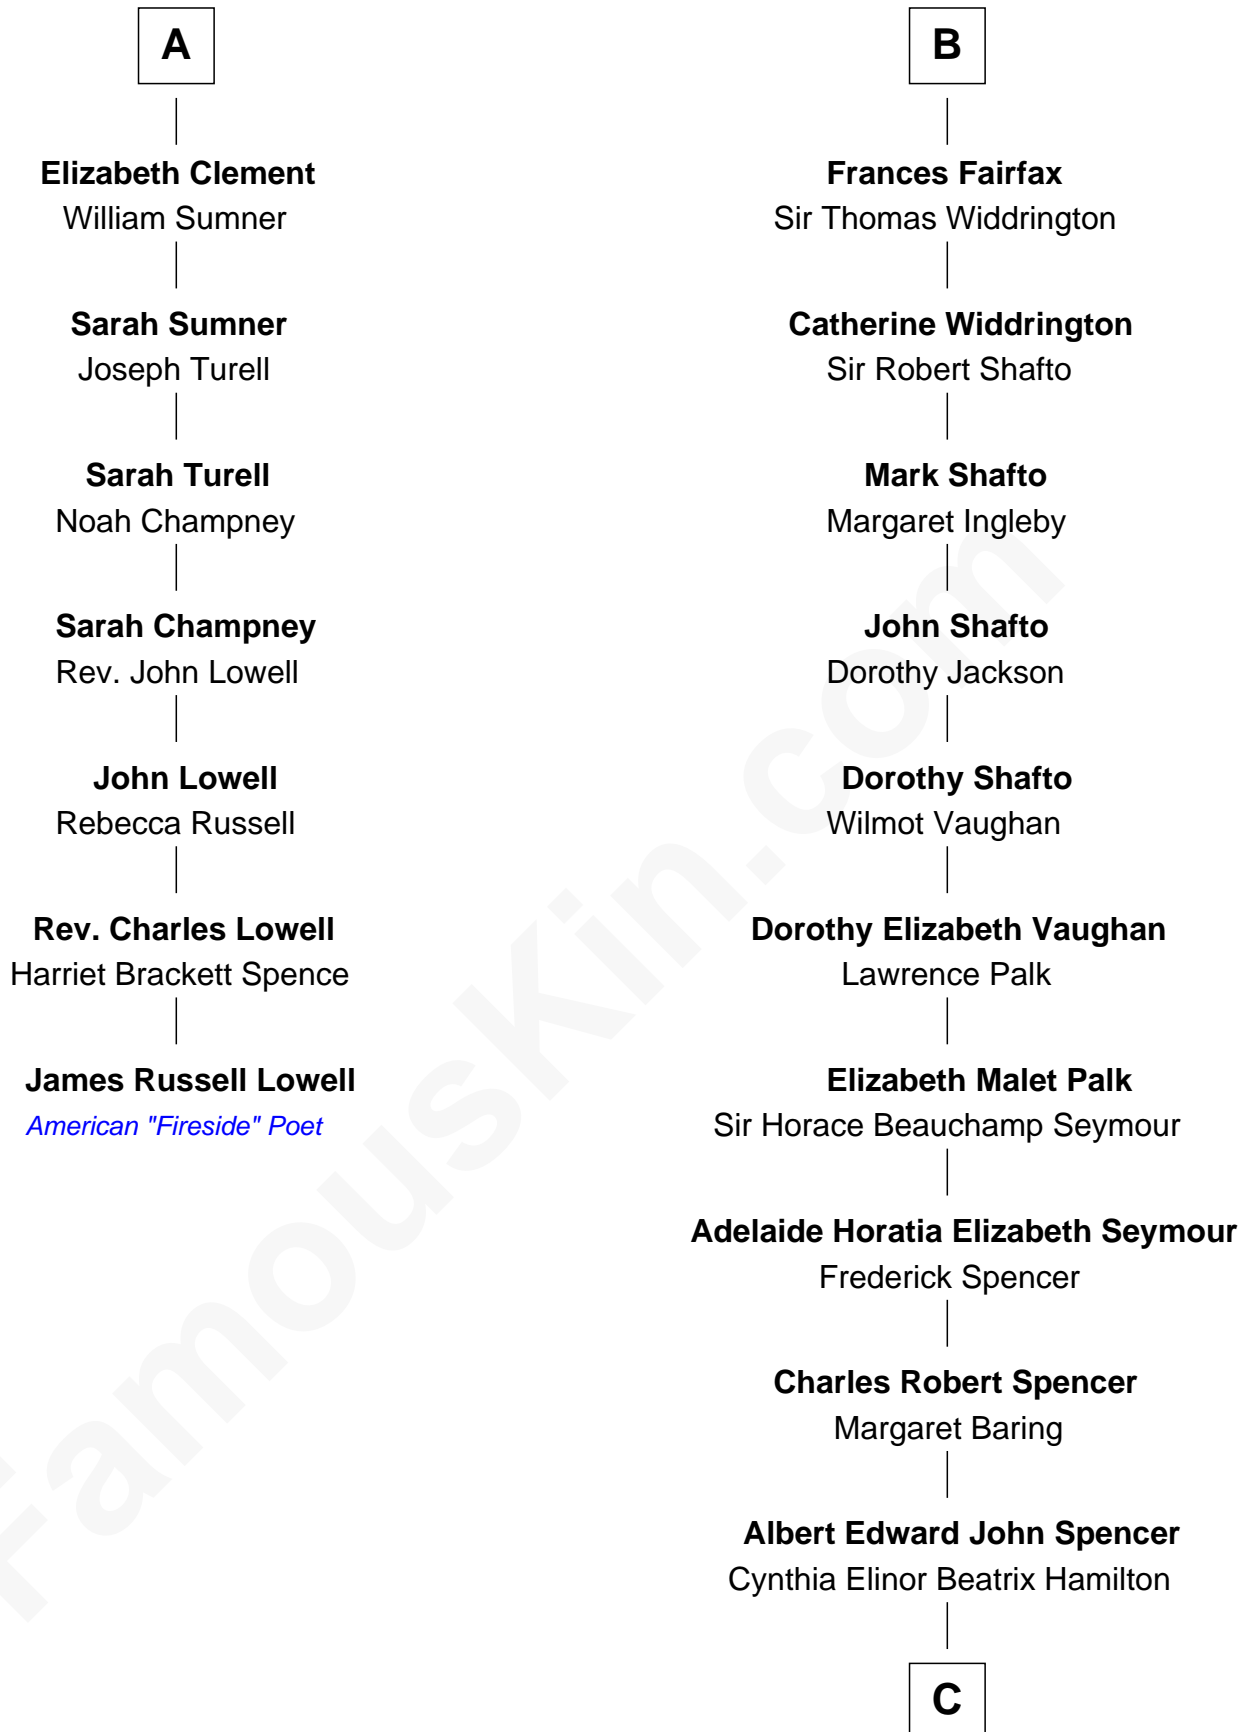

FamousKin.com
Relationship Chart of
James Russell Lowell
American "Fireside" Poet

13th cousin 5 times removed of

Princess Diana
Princess of Wales

Sir Richard de Vere
 Alice Sergeaux

C

Edward John Spencer
Frances Ruth Burke Roche

Princess Diana
Princess of Wales

FamousKin.com