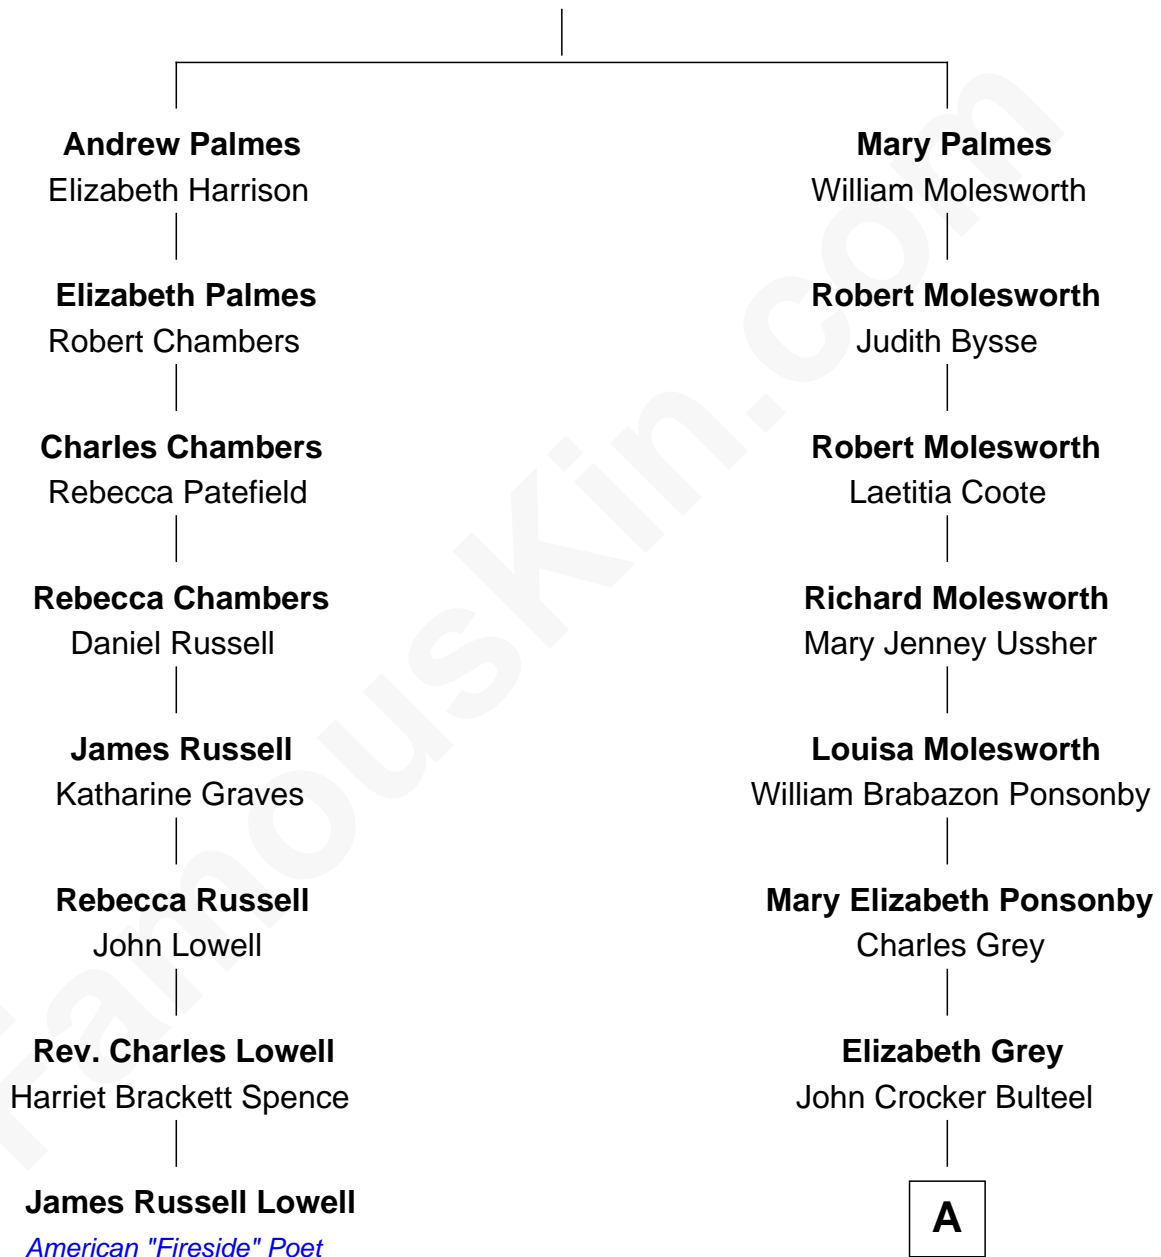

FamousKin.com

Relationship Chart of

James Russell Lowell

American "Fireside" Poet

7th cousin 4 times removed of

Princess Diana
Princess of Wales

Sir Francis Palmes

Mary Hadnall

A

—
Louisa Emily Charlotte Bulteel

Edward Charles Baring

—
Margaret Baring

Charles Robert Spencer

—
Albert Edward John Spencer

Cynthia Elinor Beatrix Hamilton

—
Edward John Spencer

Frances Ruth Burke Roche

—
Princess Diana

Princess of Wales

FamousKin.com