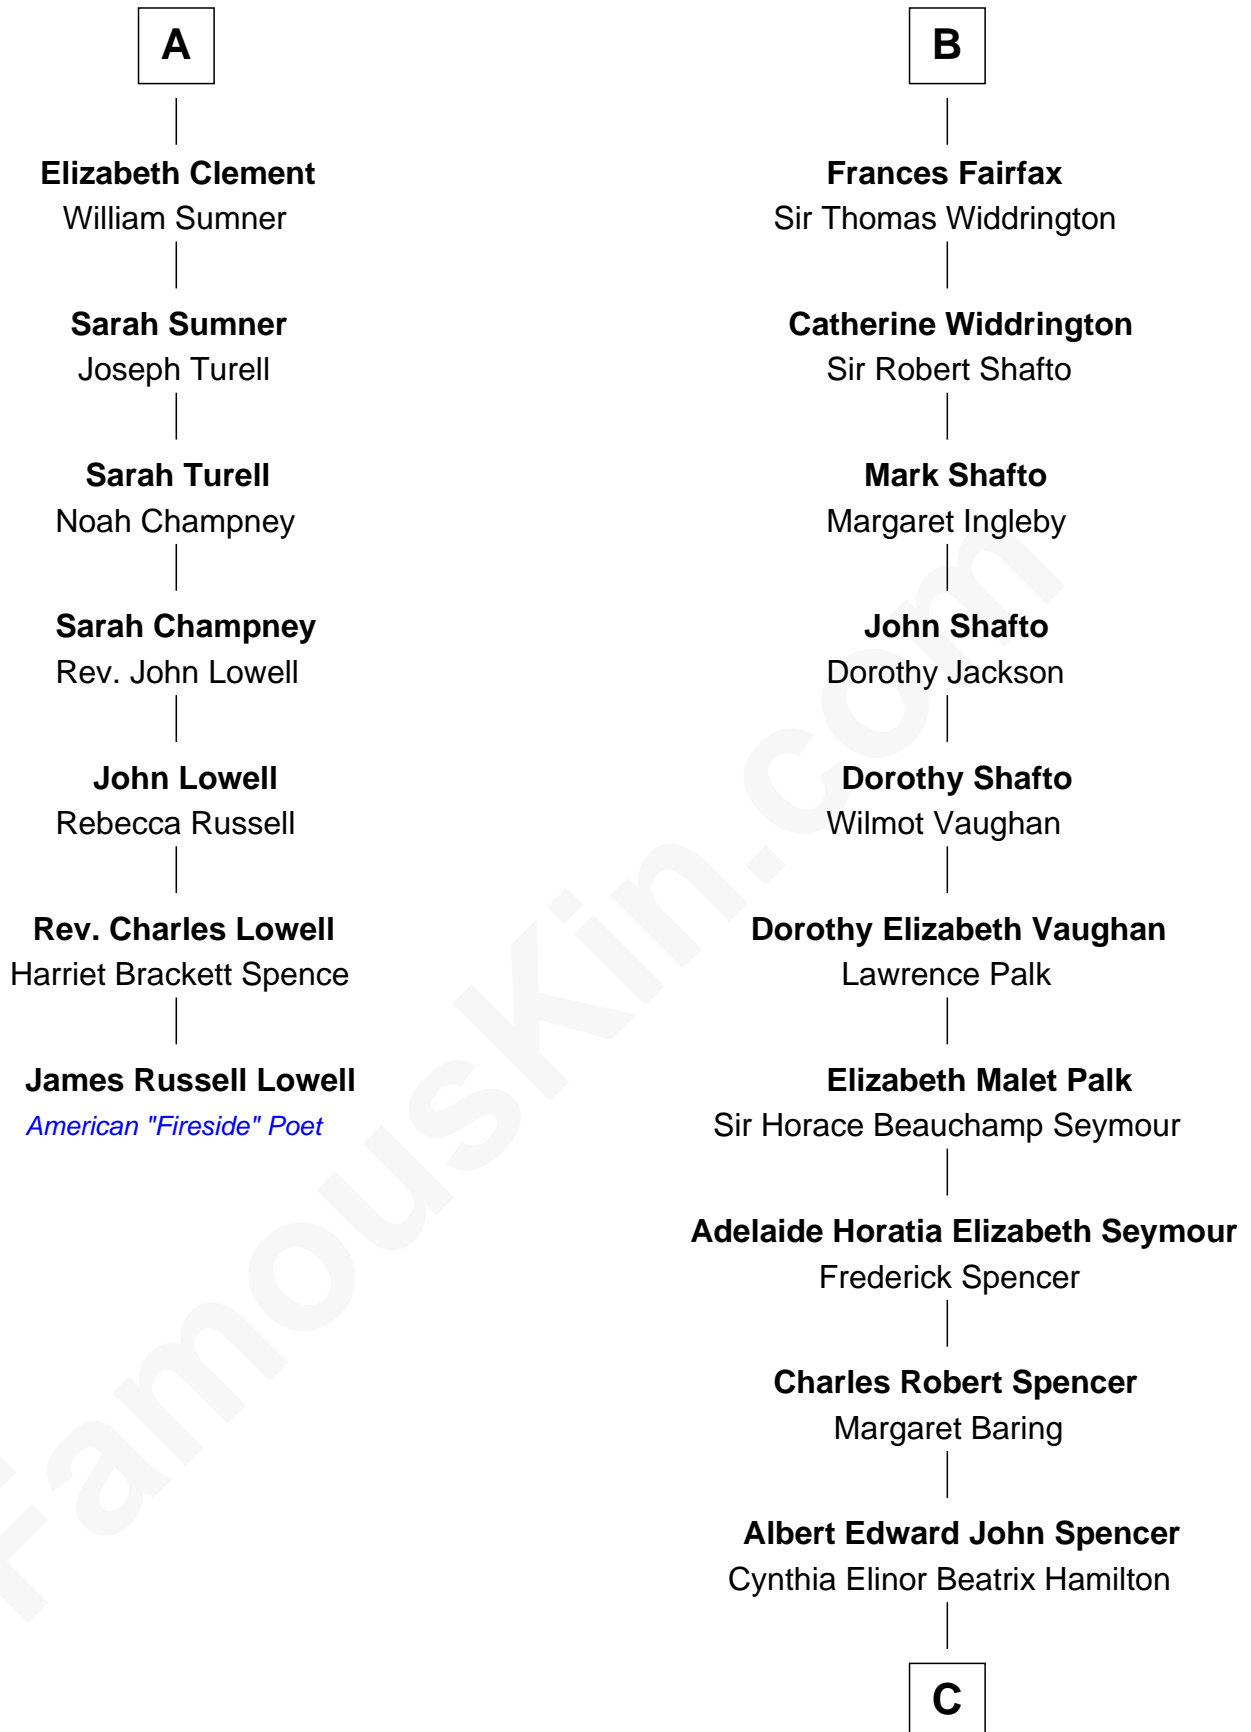

**FamousKin.com**  
**Relationship Chart of**  
**James Russell Lowell**  
*American "Fireside" Poet*

**13th cousin 6 times removed of**  
**Prince William**  
*Prince of Wales*

**Sir Richard de Vere**  
 Alice Sergeaux

C

**Edward John Spencer**  
Frances Ruth Burke Roche

**Princess Diana Frances Spencer**  
Charles III, King of the United Kingdom

**Prince William**  
*Prince of Wales*

FamousKin.com