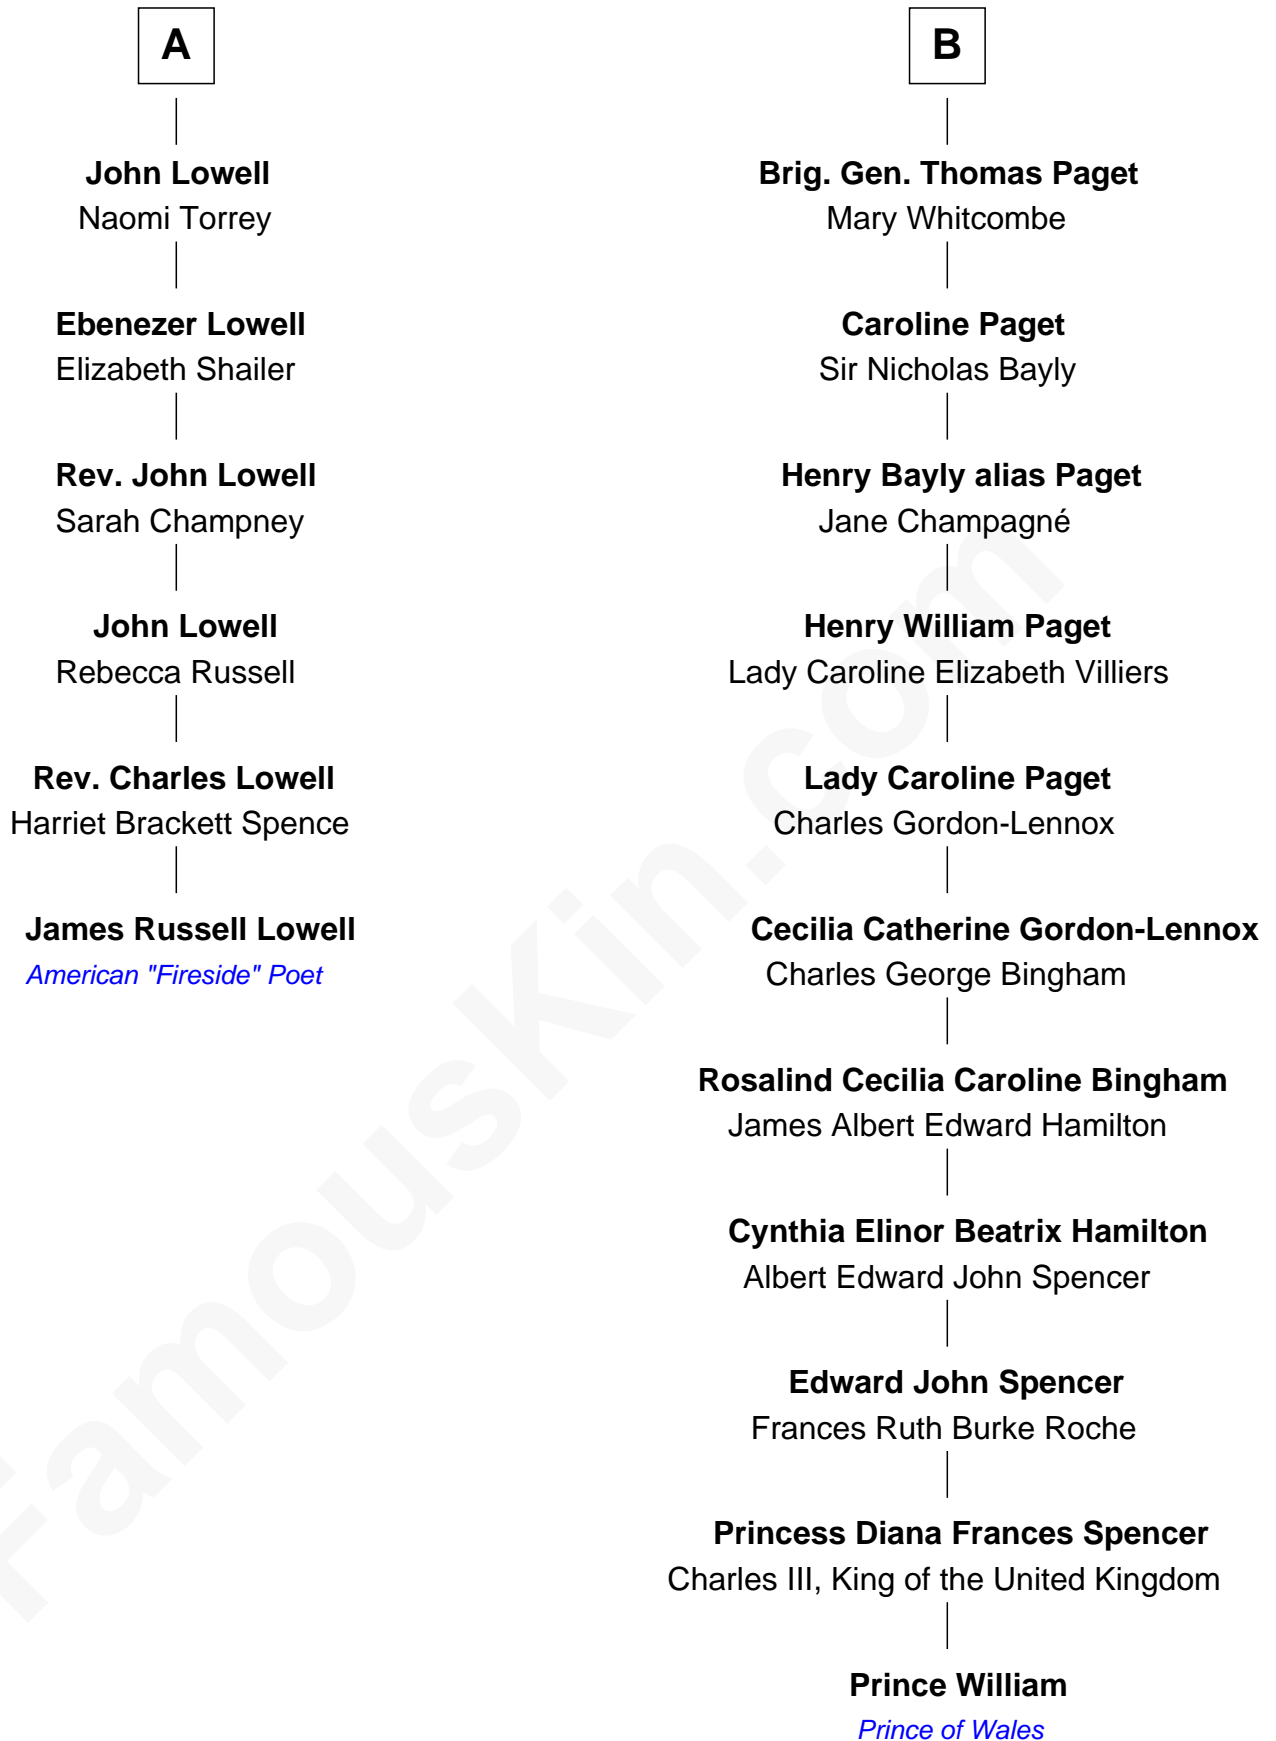

FamousKin.com
Relationship Chart of
James Russell Lowell
American "Fireside" Poet

12th cousin 5 times removed of
Prince William
Prince of Wales

William photo by [InSapphoWeTrust](#) [\(CC BY-SA 2.0\)](#)