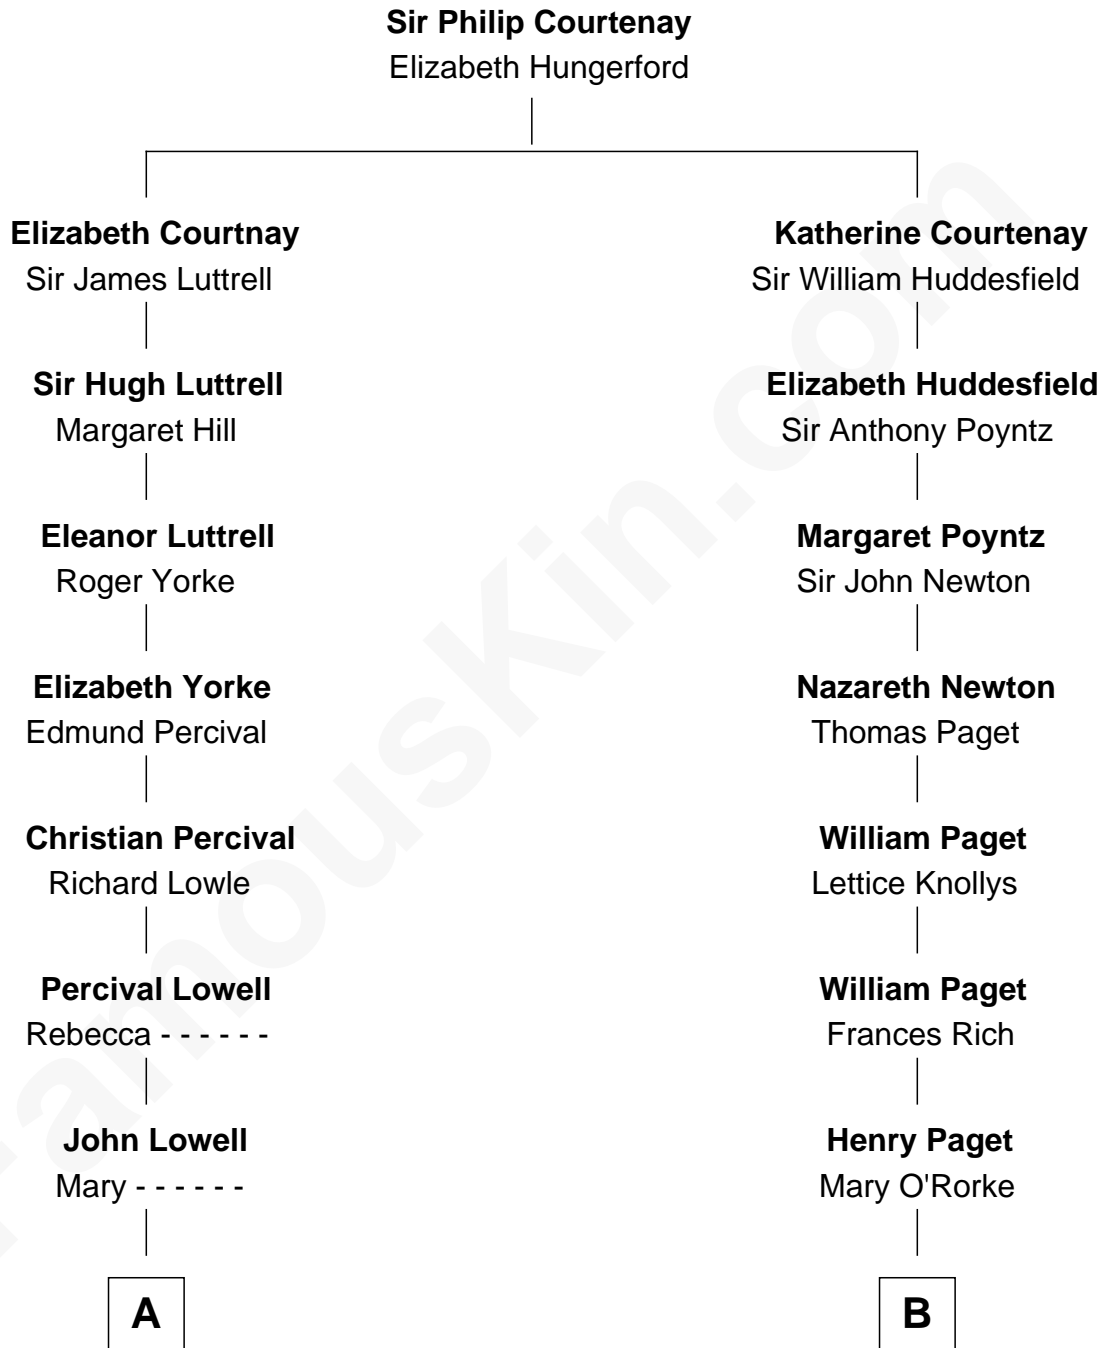

FamousKin.com
Relationship Chart of
James Russell Lowell
American "Fireside" Poet

12th cousin 5 times removed of
Prince William
Prince of Wales

William photo by [InSapphoWeTrust](#) [\(CC BY-SA 2.0\)](#)