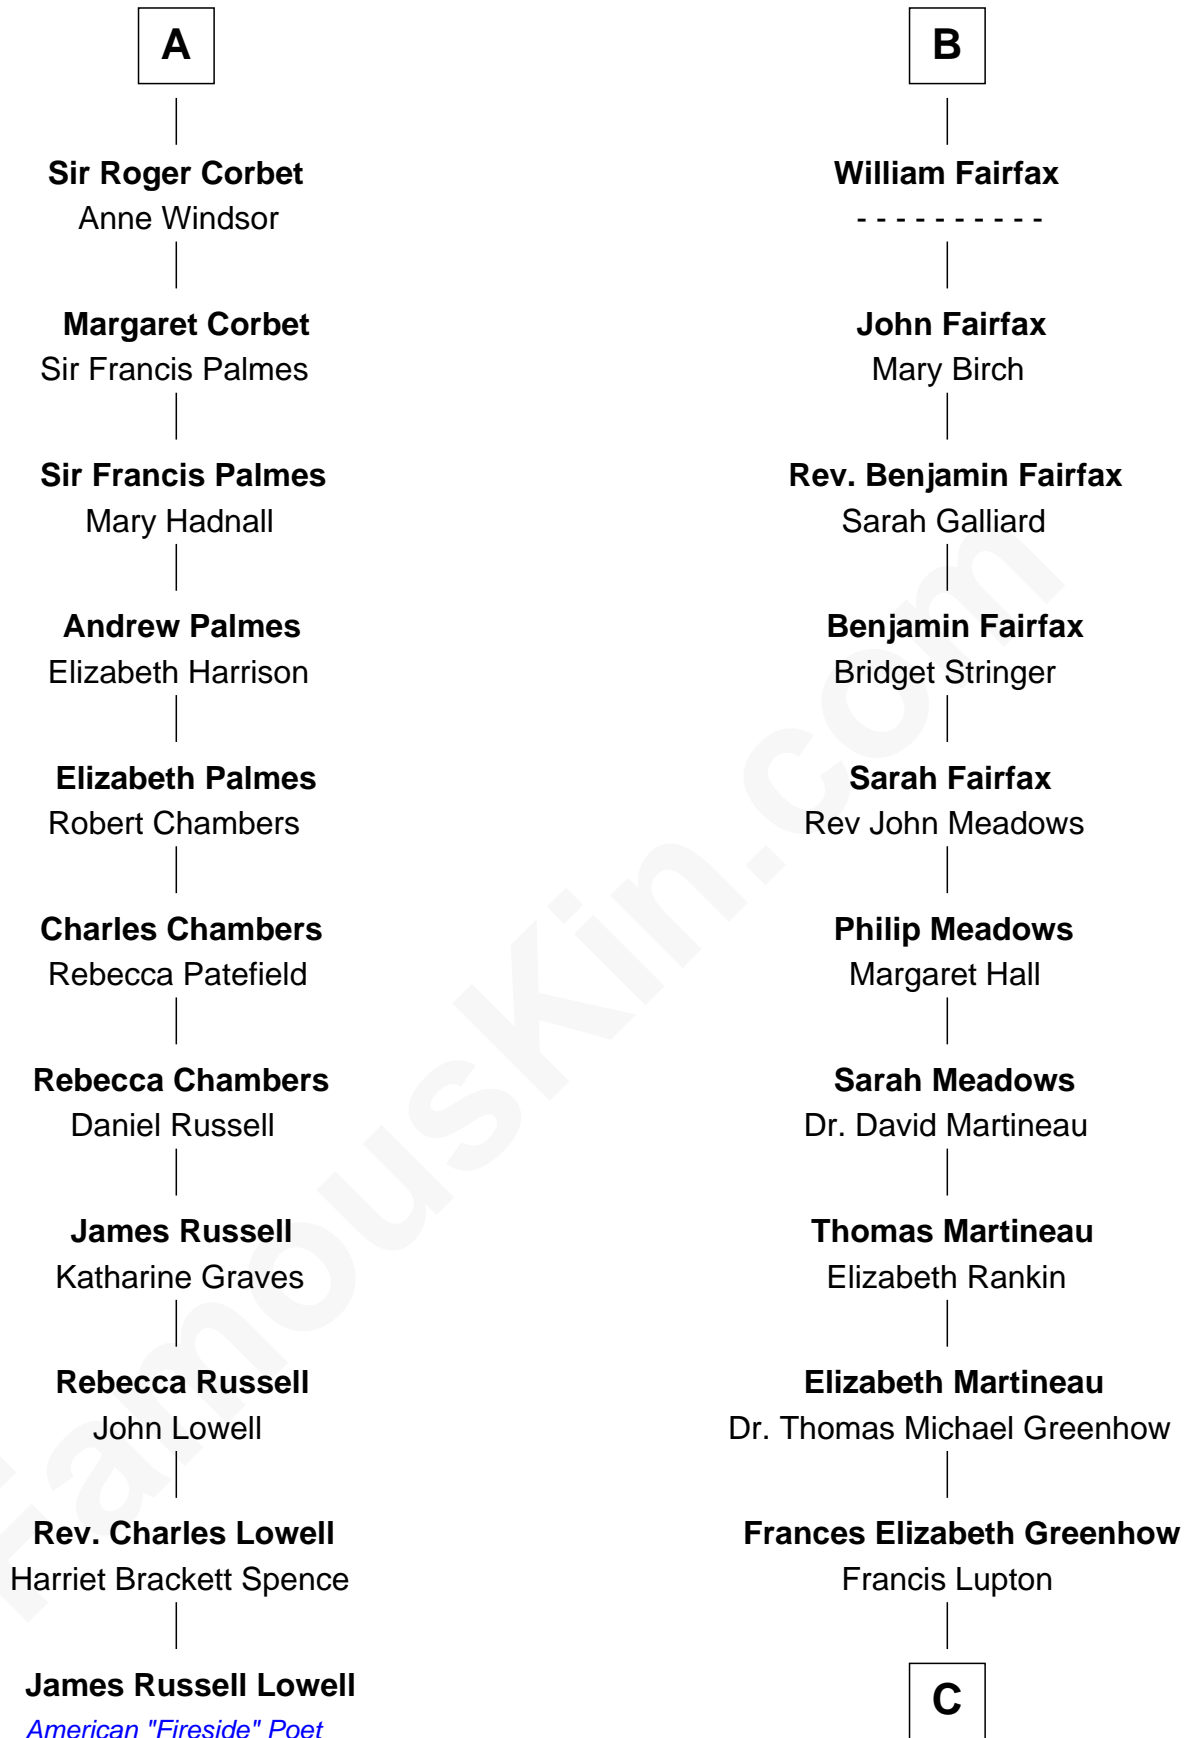

FamousKin.com
Relationship Chart of
James Russell Lowell
American "Fireside" Poet

17th cousin 4 times removed of

Catherine Middleton
Princess of Wales

C

Francis Martineau Lupton

Harriet Albina Davis

Olive Christina Lupton

Richard Noel Middleton

Peter Francis Middleton

Valerie Glassborow

Michael Francis Middleton

Carole Elizabeth Goldsmith

Catherine Middleton

Princess of Wales