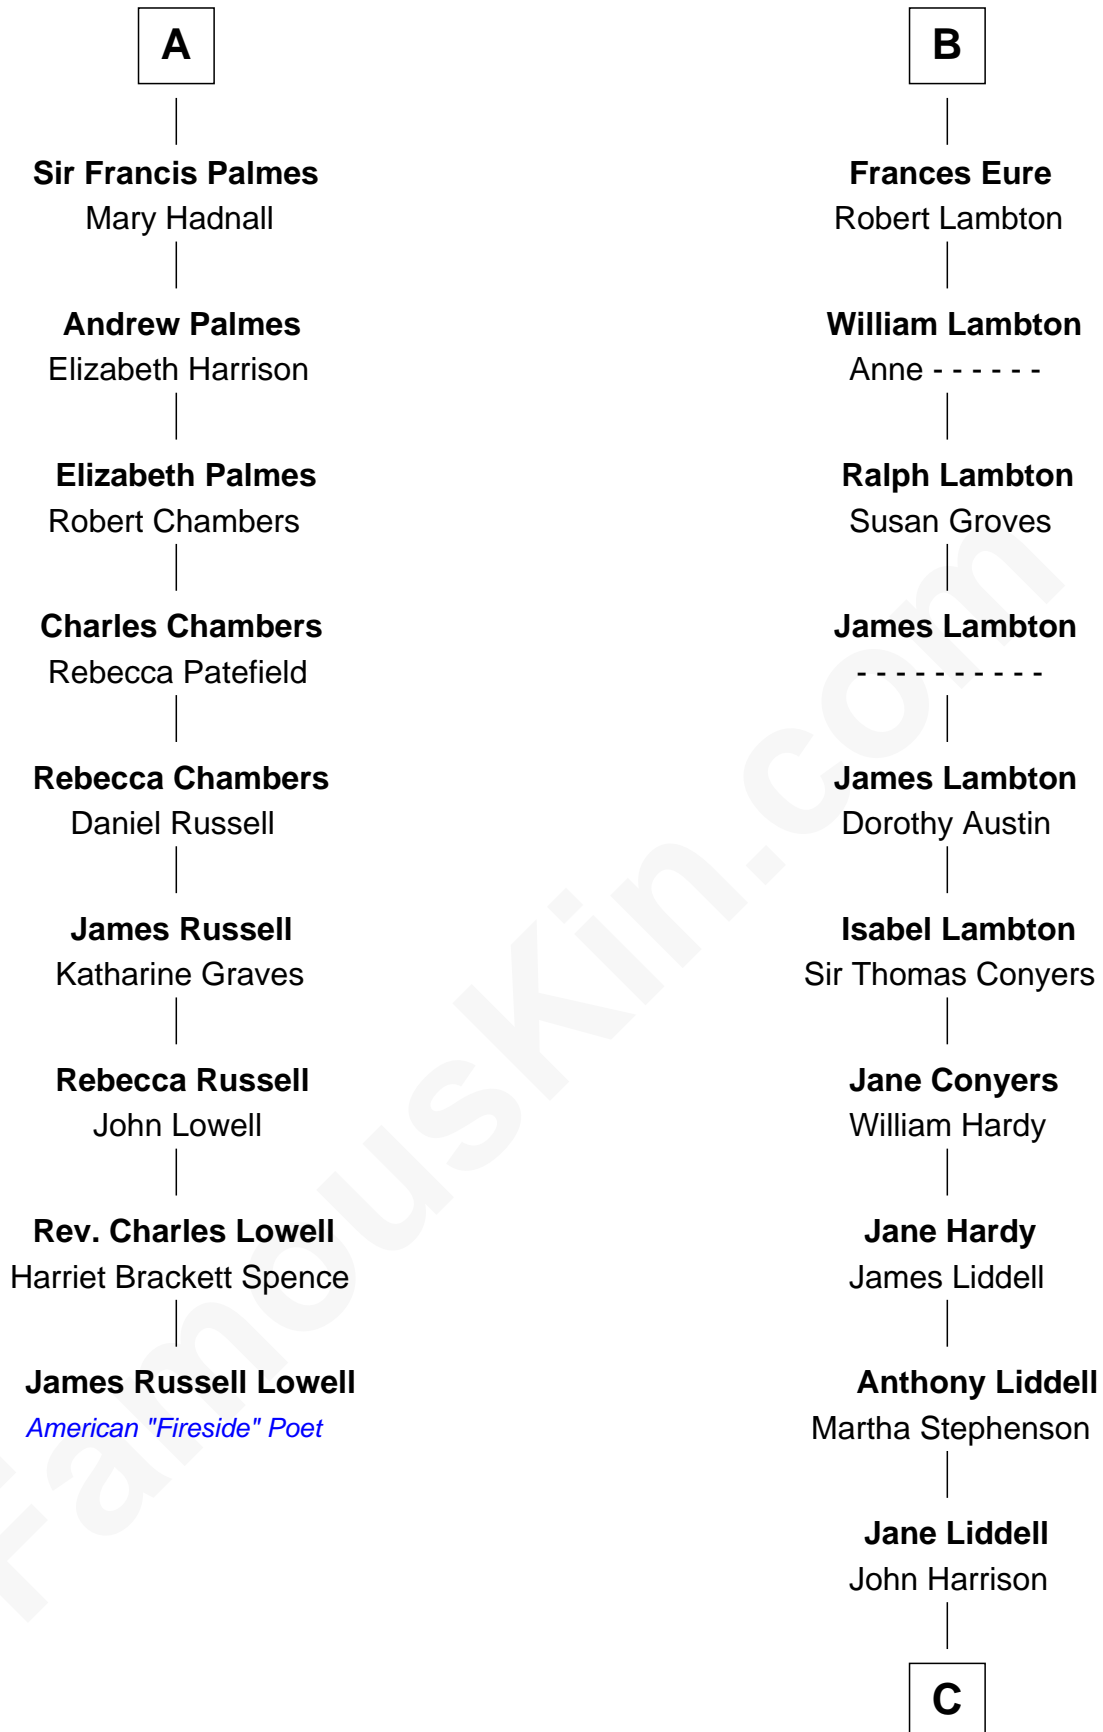

**FamousKin.com**  
**Relationship Chart of**  
**James Russell Lowell**  
*American "Fireside" Poet*

**15th cousin 6 times removed of**  
**Catherine Middleton**  
*Princess of Wales*

**C**

**John Harrison**

Jane Hill

**Thomas Harrison**

Elizabeth Mary Temple

**Dorothy Harrison**

Ronald John James Goldsmith

**Carole Elizabeth Goldsmith**

Michael Francis Middleton

**Catherine Middleton**

*Princess of Wales*