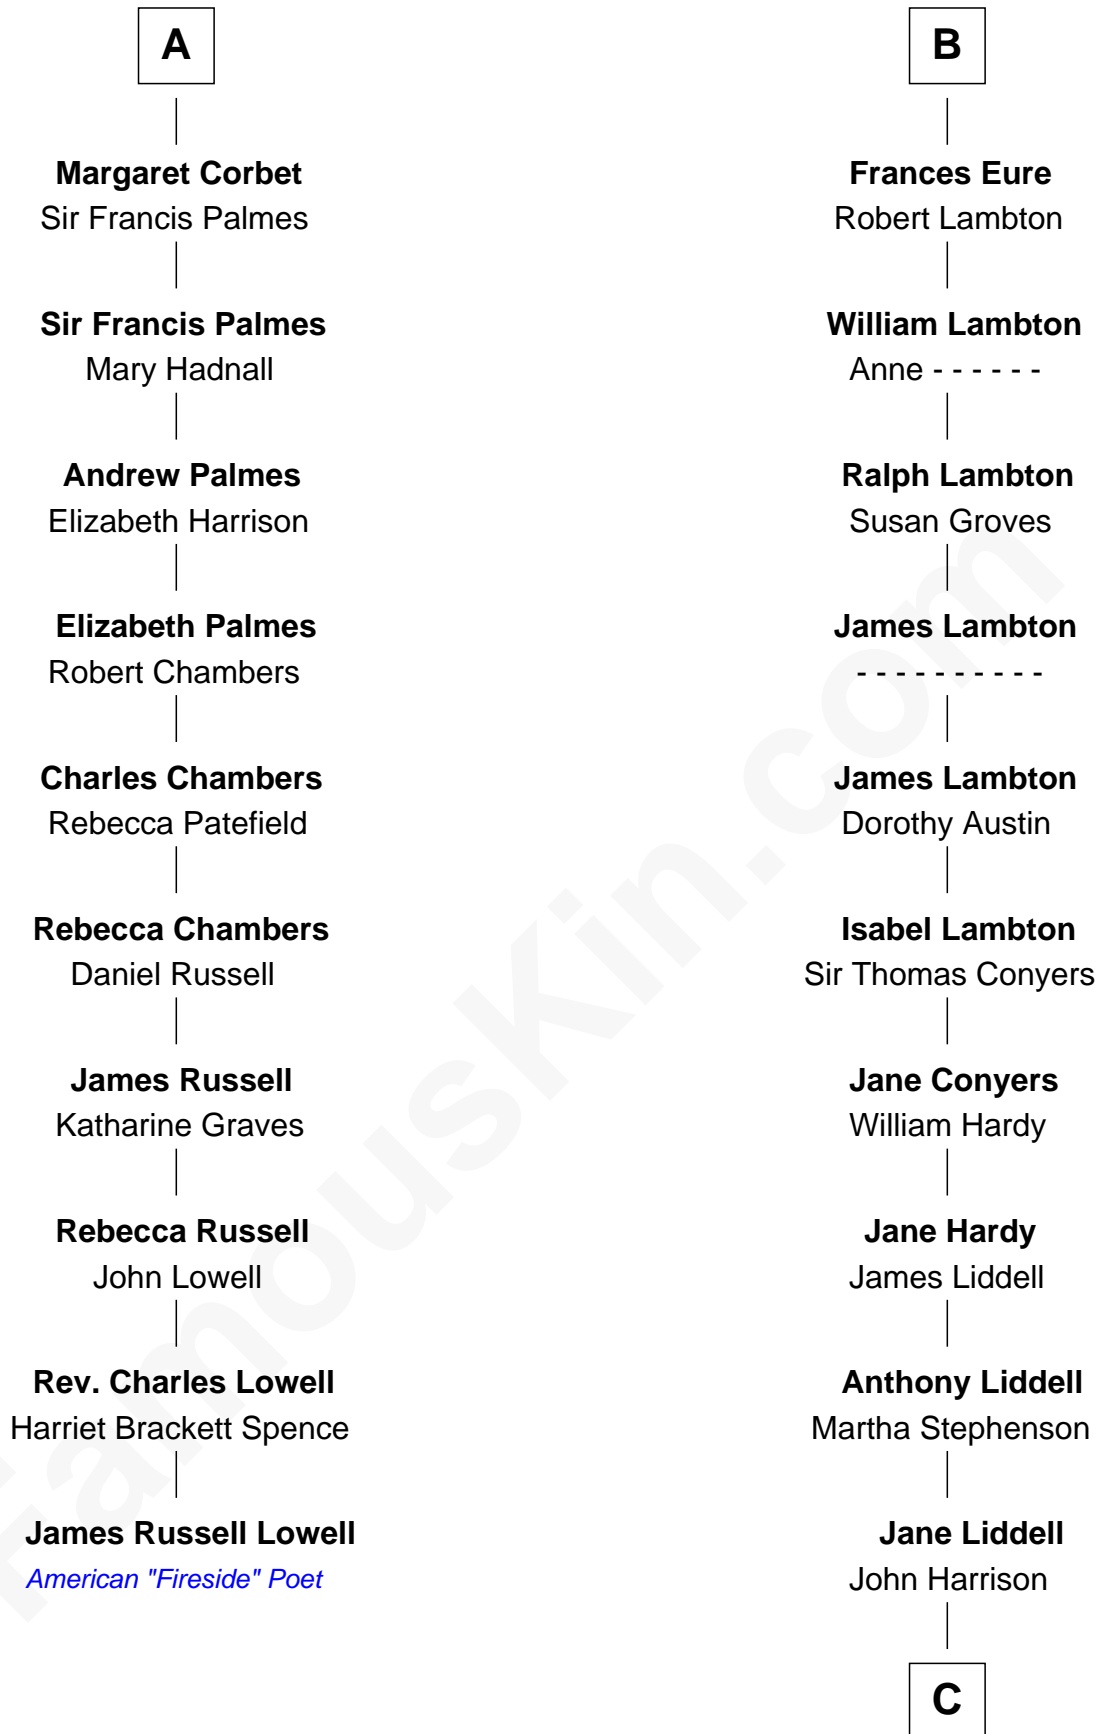

FamousKin.com
Relationship Chart of
James Russell Lowell
American "Fireside" Poet

16th cousin 5 times removed of
Catherine Middleton
Princess of Wales

C

John Harrison

Jane Hill

Thomas Harrison

Elizabeth Mary Temple

Dorothy Harrison

Ronald John James Goldsmith

Carole Elizabeth Goldsmith

Michael Francis Middleton

Catherine Middleton

Princess of Wales