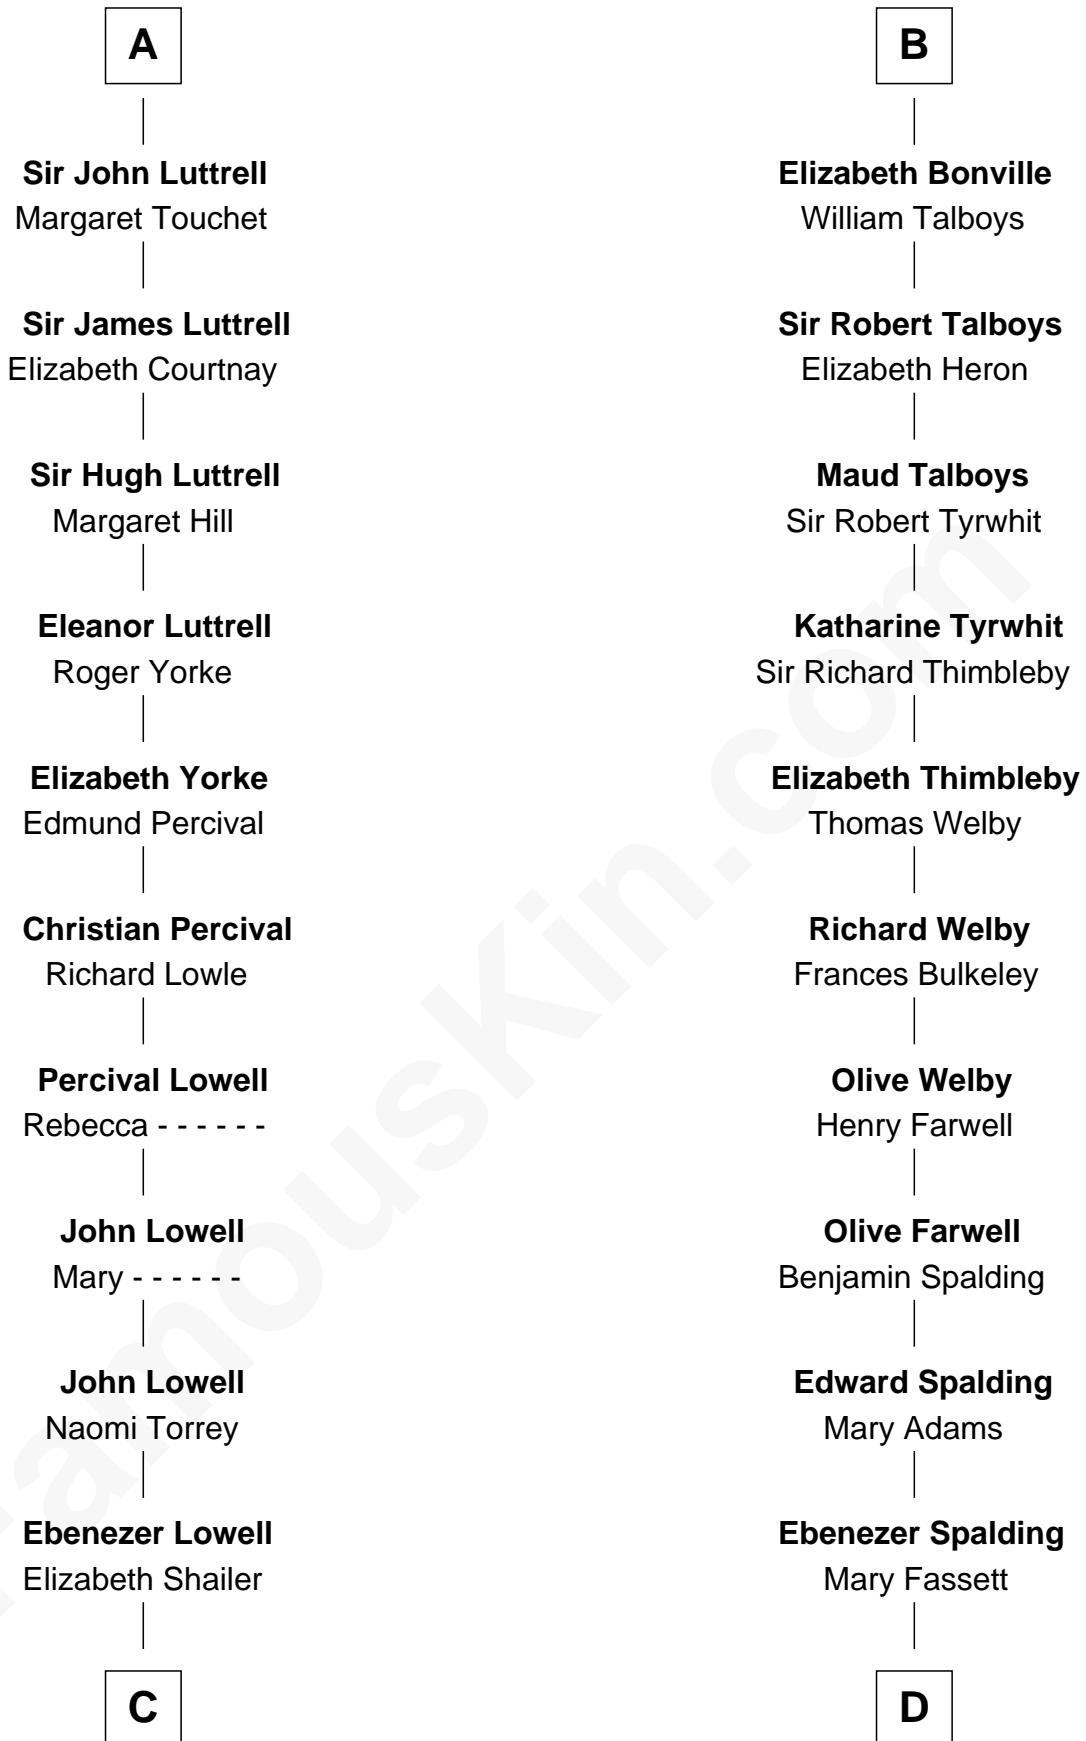

# FamousKin.com Relationship Chart of

**James Russell Lowell**

*American "Fireside" Poet*

20th cousin of

**William Rufus Day**

*36th U.S. Secretary of State*

**C**

**Rev. John Lowell**