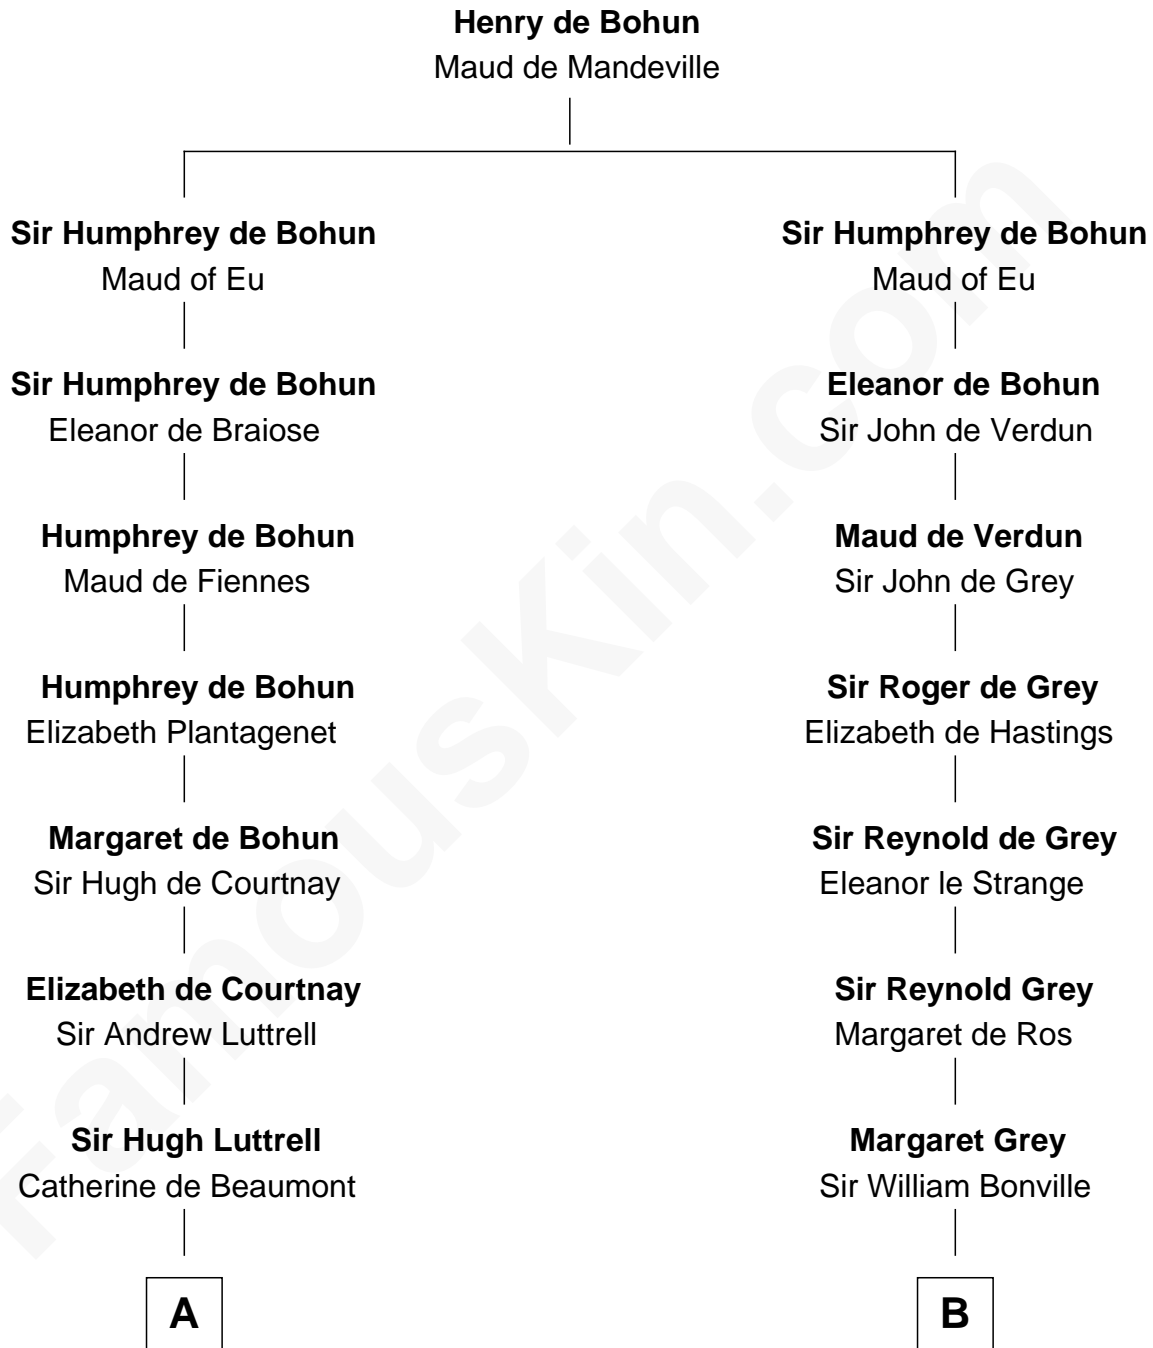

# FamousKin.com Relationship Chart of

**James Russell Lowell**

*American "Fireside" Poet*

20th cousin of

**William Rufus Day**

*36th U.S. Secretary of State*

**C**

**Rev. John Lowell**

**Dr. Rufus Spalding**

Lydia Paine

**Rufus Paine Spalding**

Lucretia A. Swift

**Emily Swift Spalding**

Luther Day

**William Rufus Day**

*36th U.S. Secretary of State*