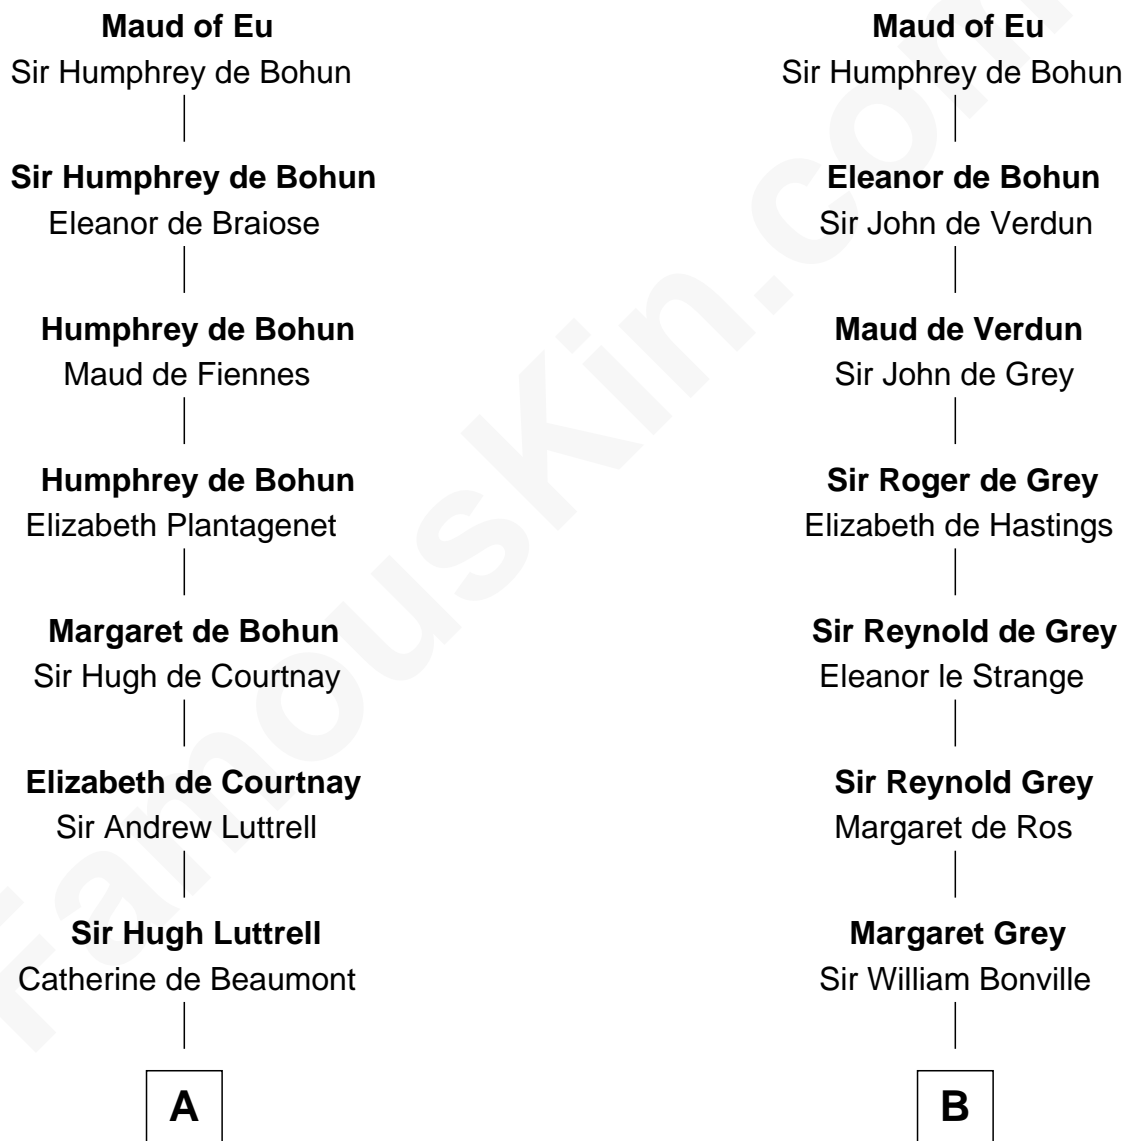

FamousKin.com Relationship Chart of

James Russell Lowell

American "Fireside" Poet

20th cousin of

William Rufus Day

36th U.S. Secretary of State

Raoul de Lusgnan

Alice de Eu