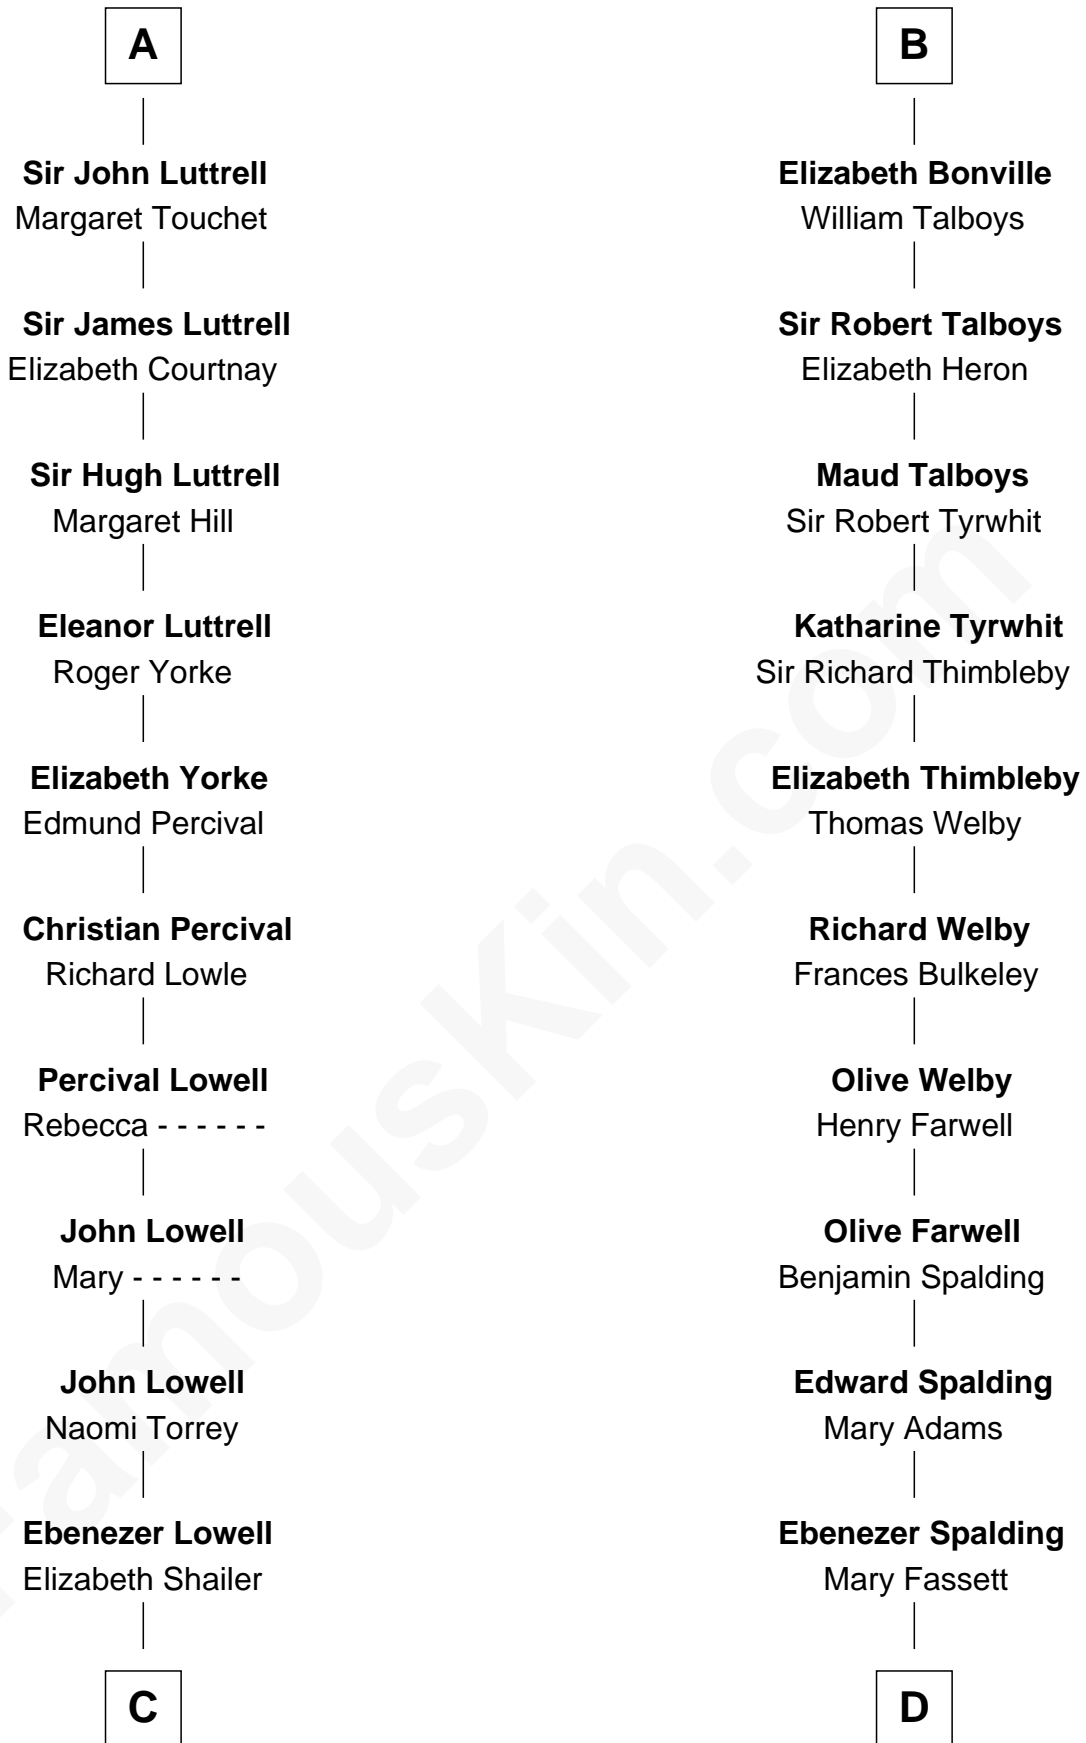

FamousKin.com Relationship Chart of

James Russell Lowell

American "Fireside" Poet

20th cousin of

William Rufus Day

36th U.S. Secretary of State

Raoul de Lusgnan

Alice de Eu