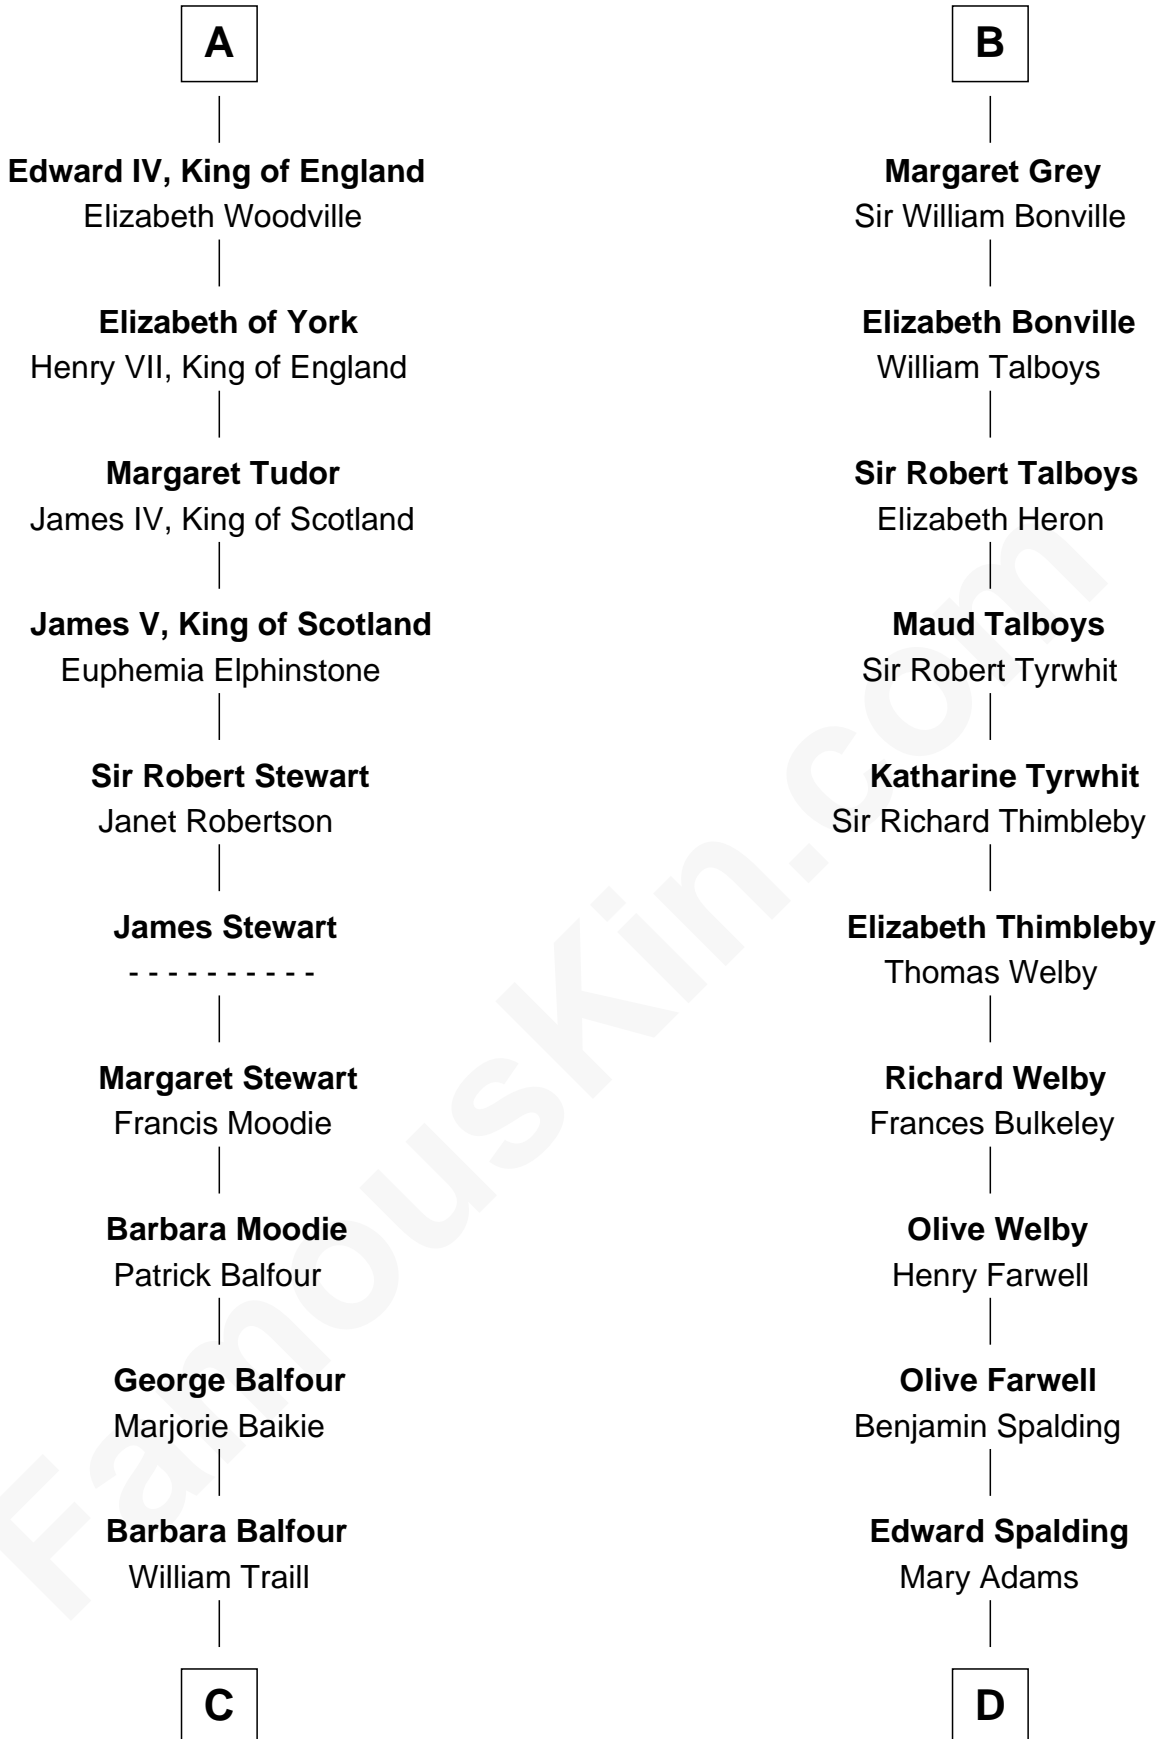

FamousKin.com Relationship Chart of

James Russell Lowell

American "Fireside" Poet

21st cousin of

William Rufus Day

36th U.S. Secretary of State

C

William Traill

Isabel Fea

Robert Traill

Mary Whipple

Mary Whipple Traill

Keith Spence

Harriet Brackett Spence

Rev. Charles Lowell

James Russell Lowell