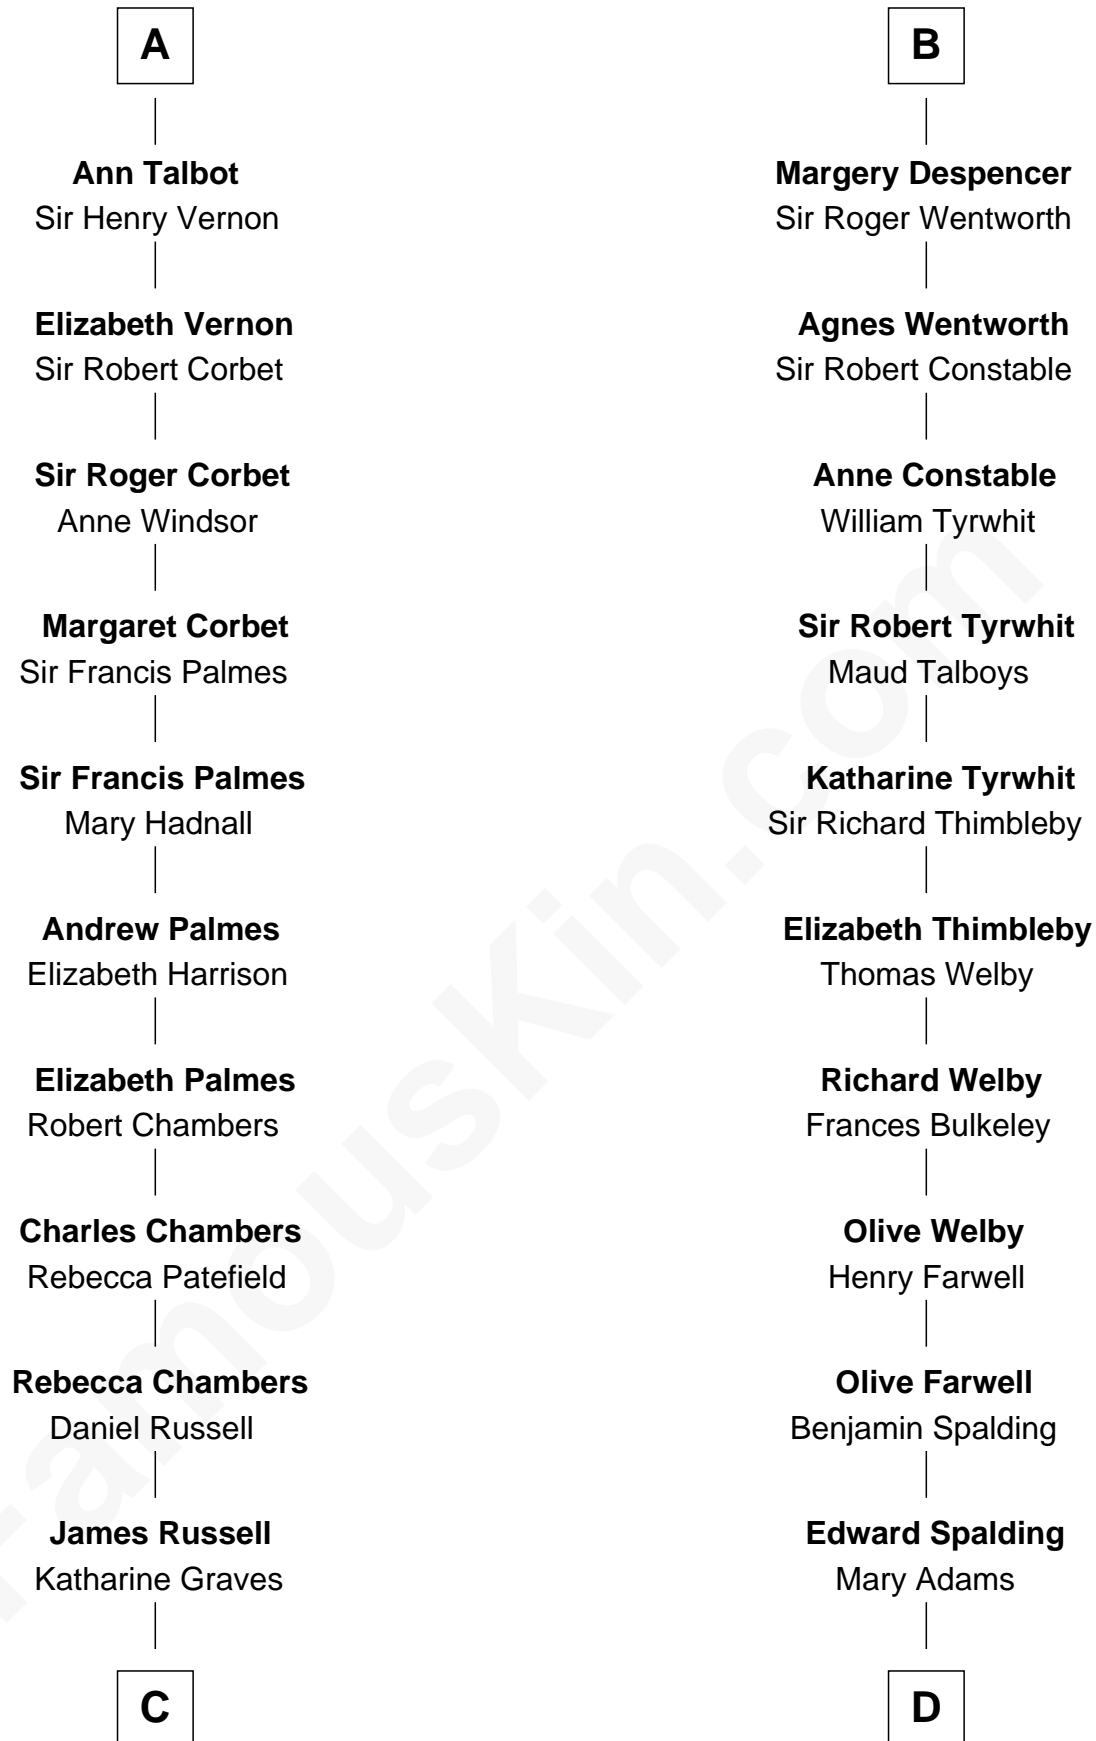

FamousKin.com
Relationship Chart of
James Russell Lowell
American "Fireside" Poet

19th cousin 2 times removed of

William Rufus Day
36th U.S. Secretary of State

C

Rebecca Russell

John Lowell

Rev. Charles Lowell