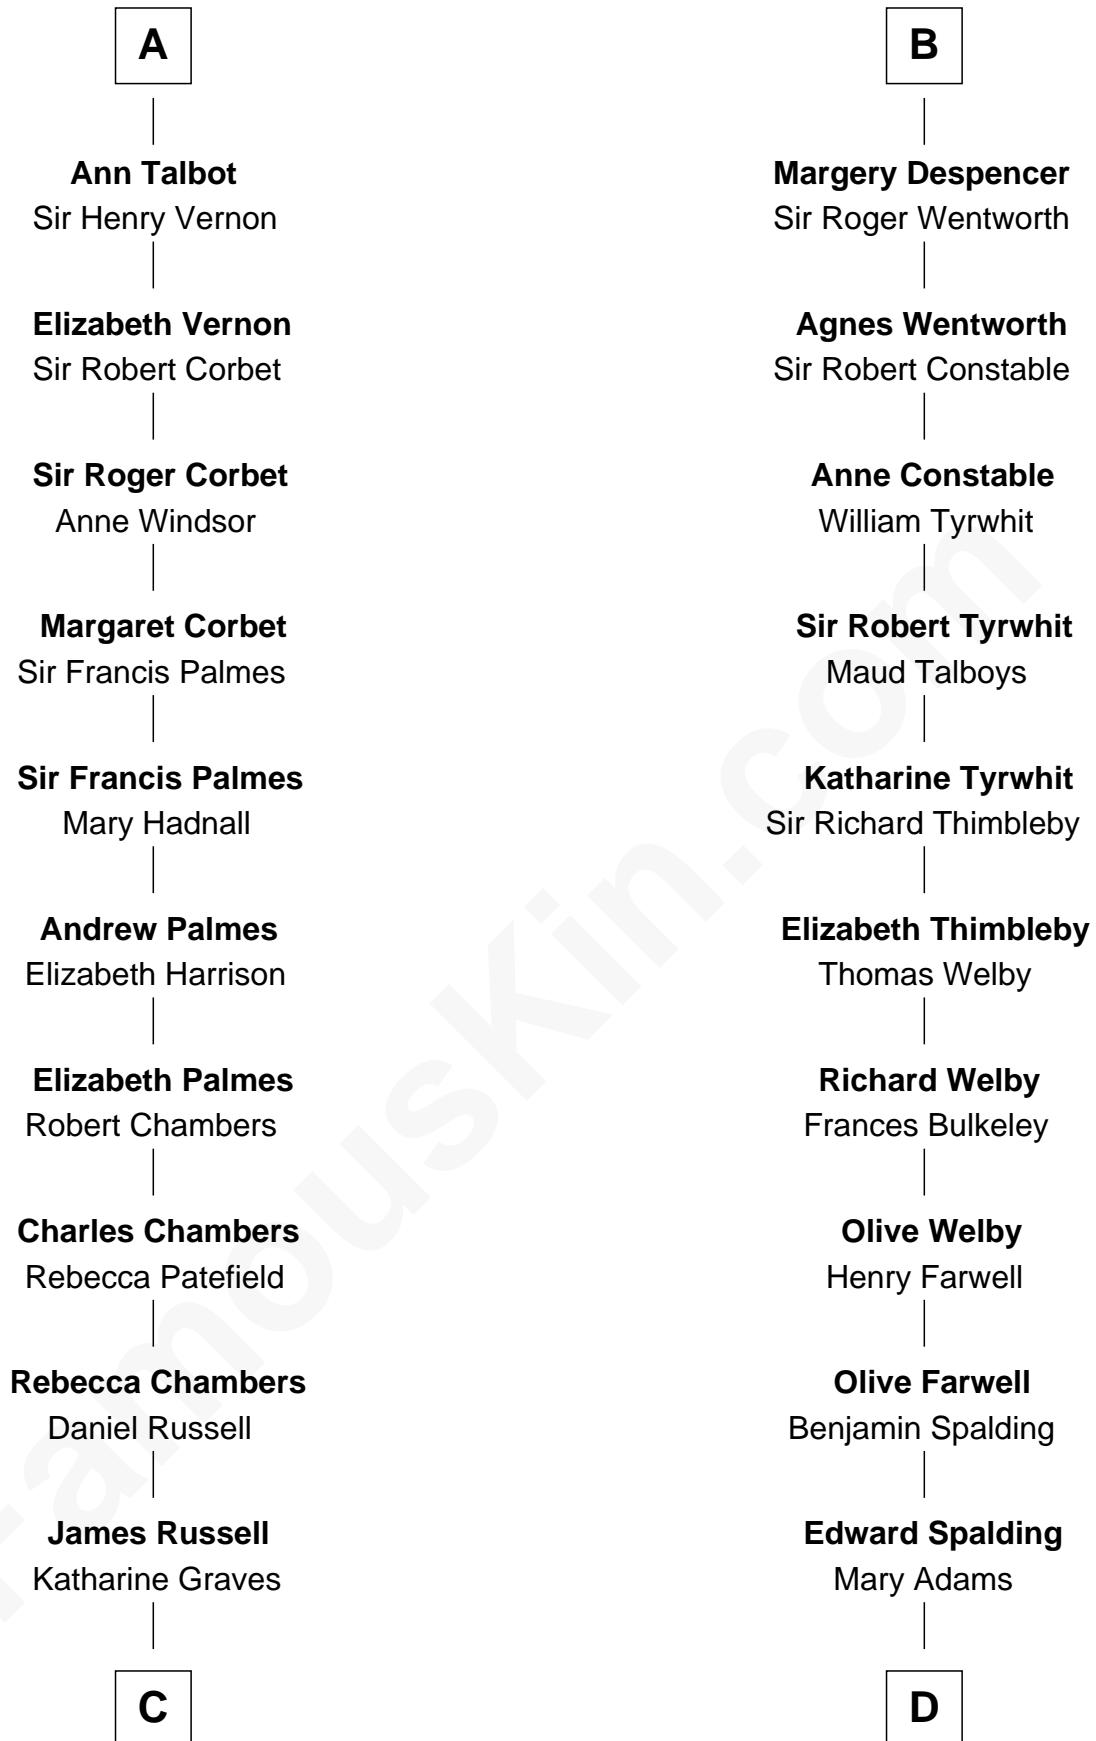

FamousKin.com
Relationship Chart of
James Russell Lowell
American "Fireside" Poet

19th cousin 2 times removed of

William Rufus Day
36th U.S. Secretary of State

C

Rebecca Russell

John Lowell

Rev. Charles Lowell