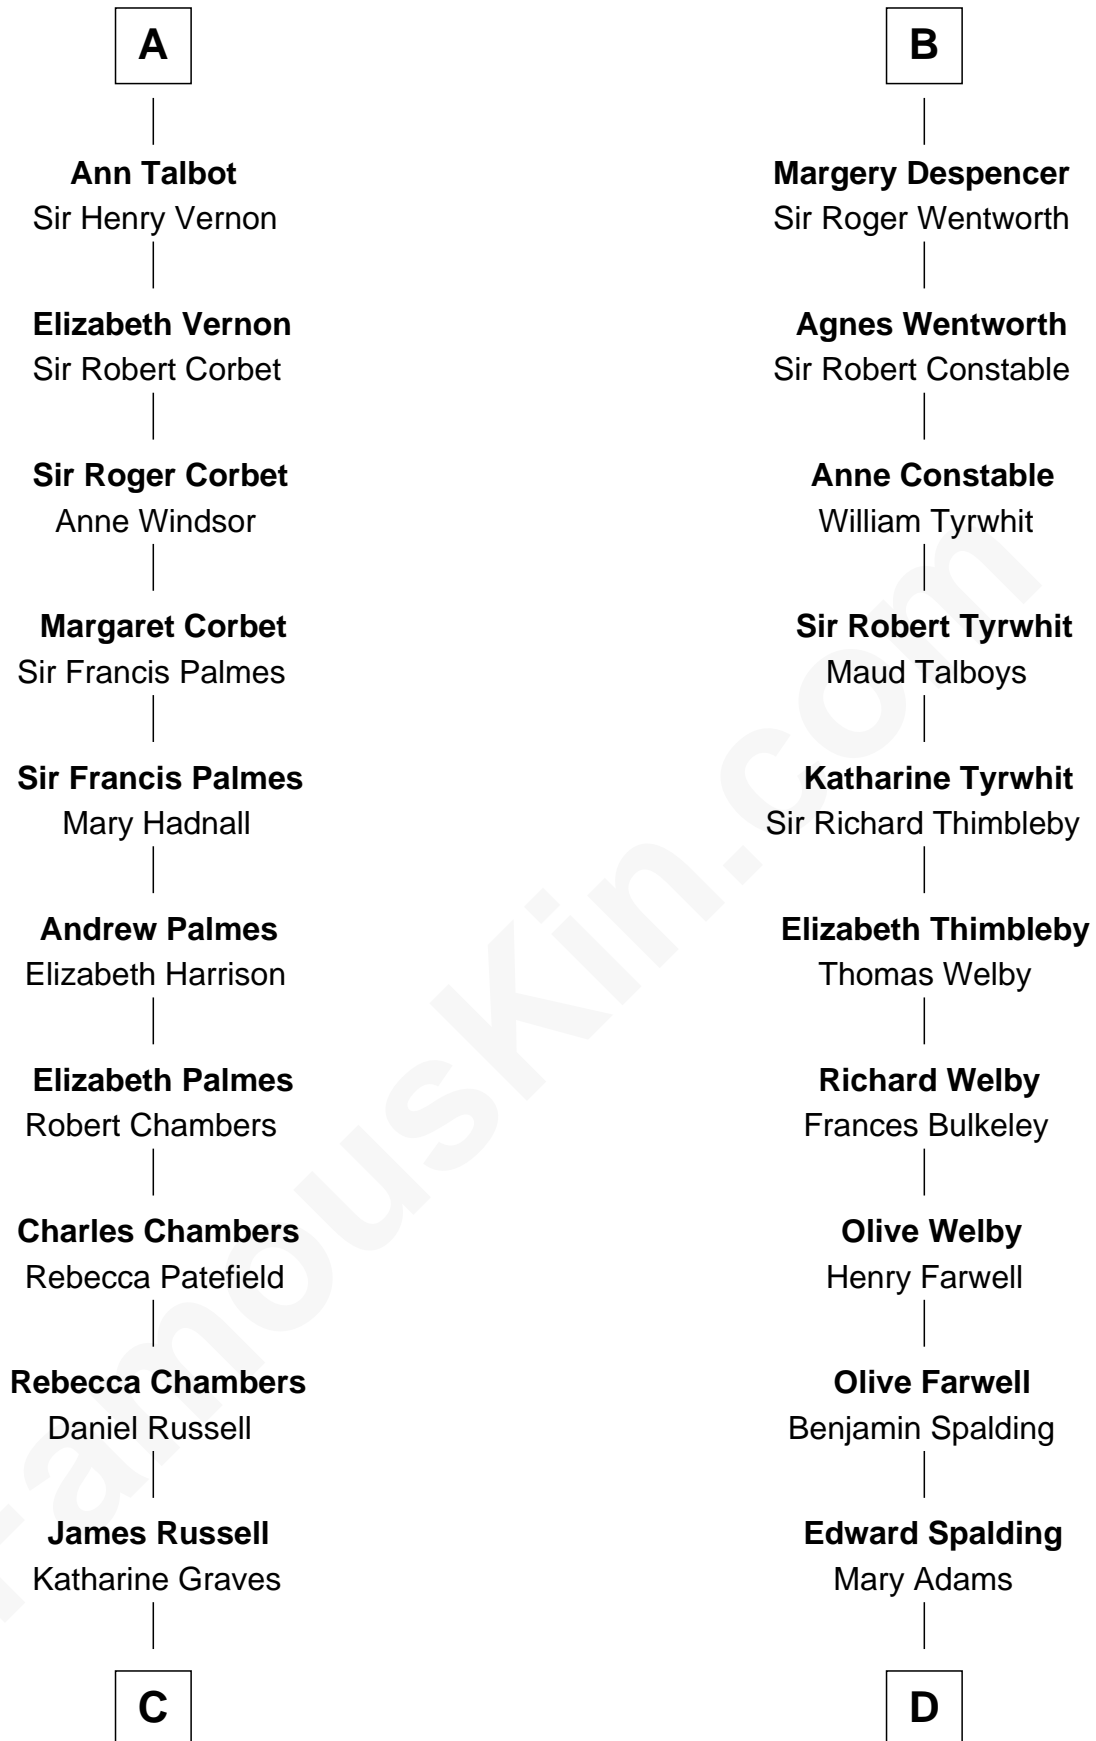

**FamousKin.com**  
**Relationship Chart of**  
**James Russell Lowell**  
*American "Fireside" Poet*

19th cousin 2 times removed of

**William Rufus Day**  
*36th U.S. Secretary of State*

**C**

**Rebecca Russell**