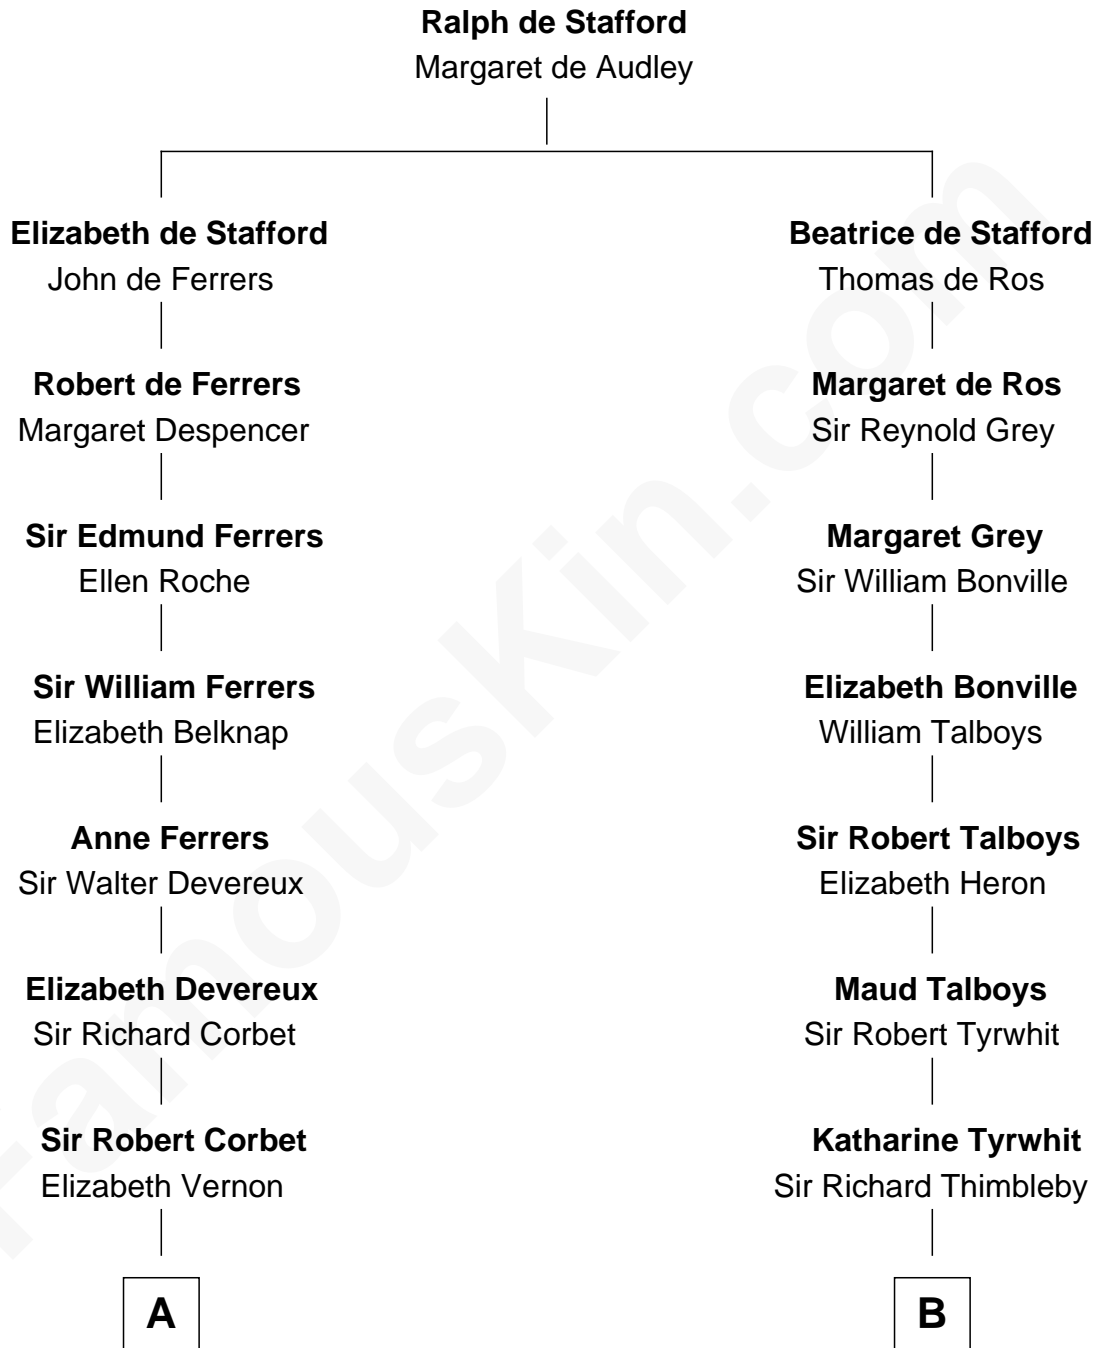

**FamousKin.com**  
**Relationship Chart of**  
**James Russell Lowell**  
*American "Fireside" Poet*

**16th cousin 1 time removed of**  
**William Rufus Day**  
*36th U.S. Secretary of State*

**A**

**Sir Roger Corbet**

Anne Windsor

**Margaret Corbet**

Sir Francis Palmes

**Sir Francis Palmes**

Mary Hadnall

**Andrew Palmes**

Elizabeth Harrison

**Elizabeth Palmes**