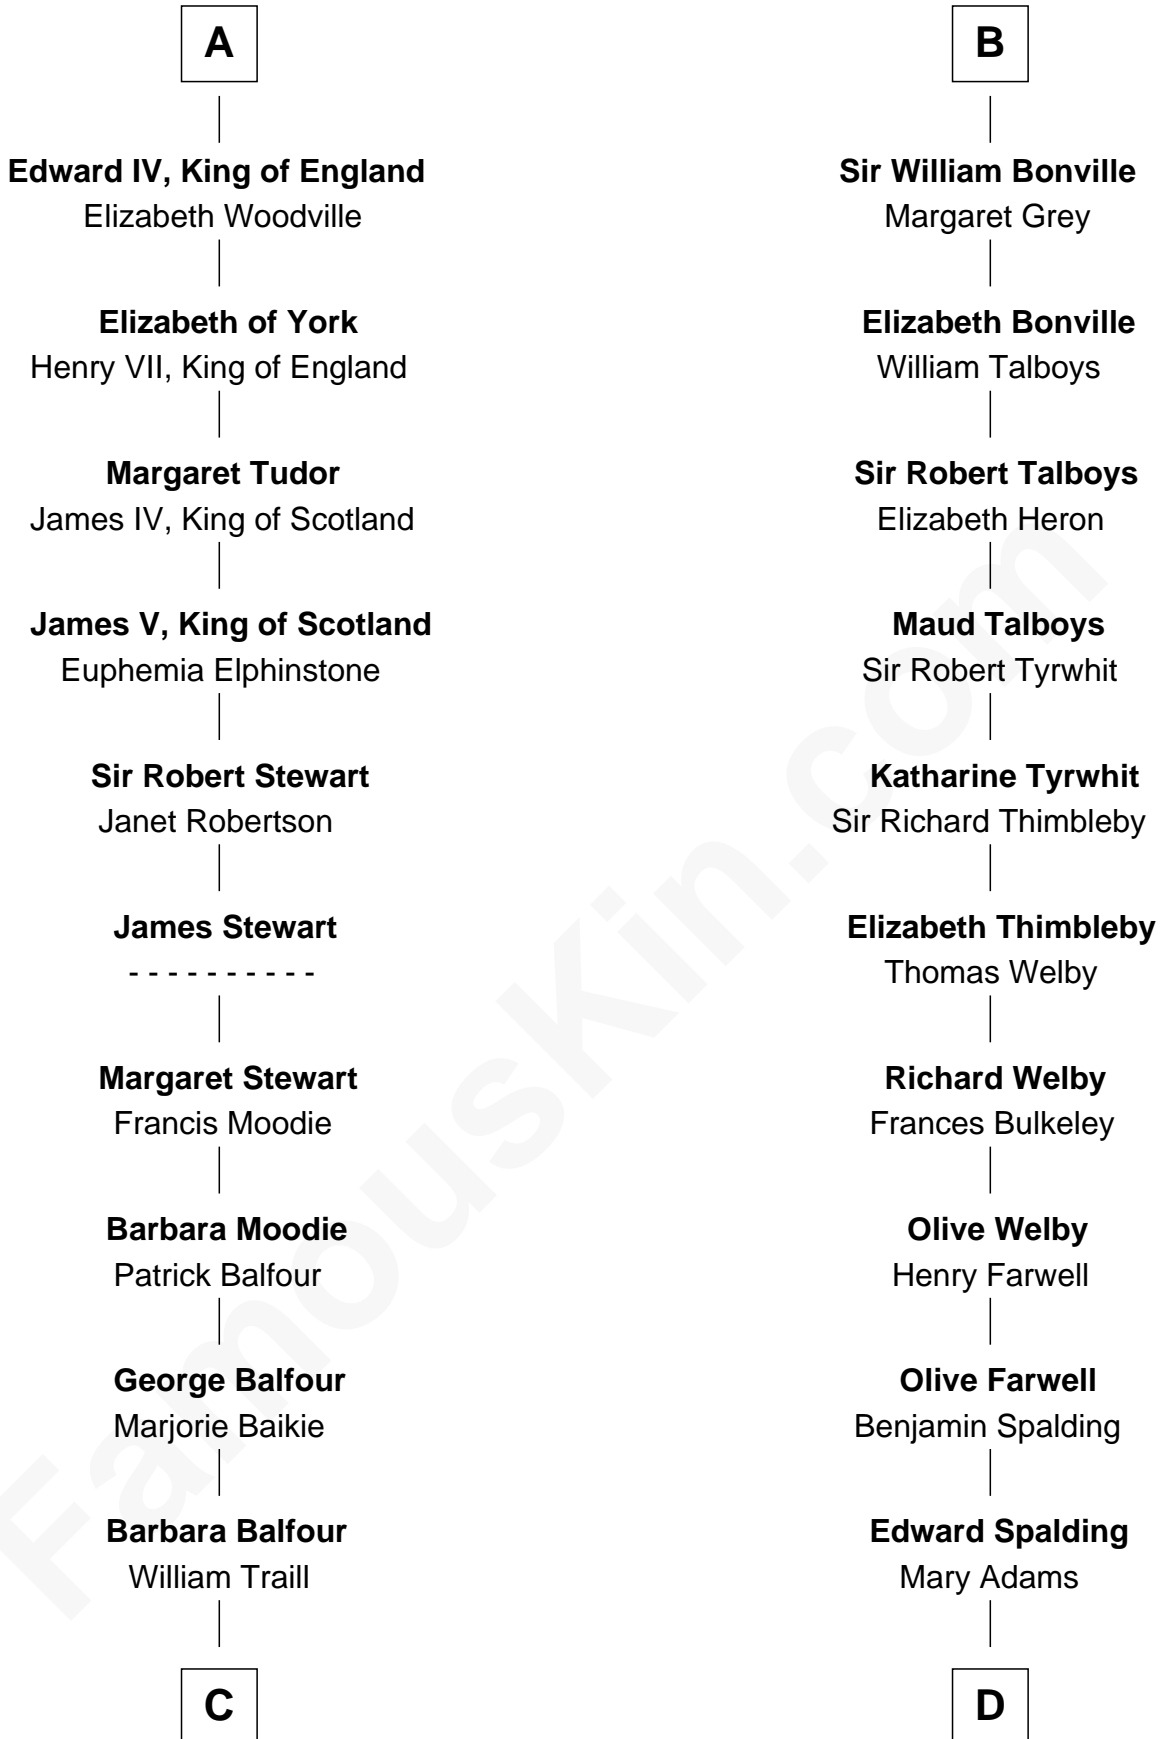

FamousKin.com Relationship Chart of

James Russell Lowell

American "Fireside" Poet

21st cousin of

William Rufus Day

36th U.S. Secretary of State

C

William Traill

Isabel Fea

Robert Traill

Mary Whipple

Mary Whipple Traill

Keith Spence

Harriet Brackett Spence

Rev. Charles Lowell

James Russell Lowell