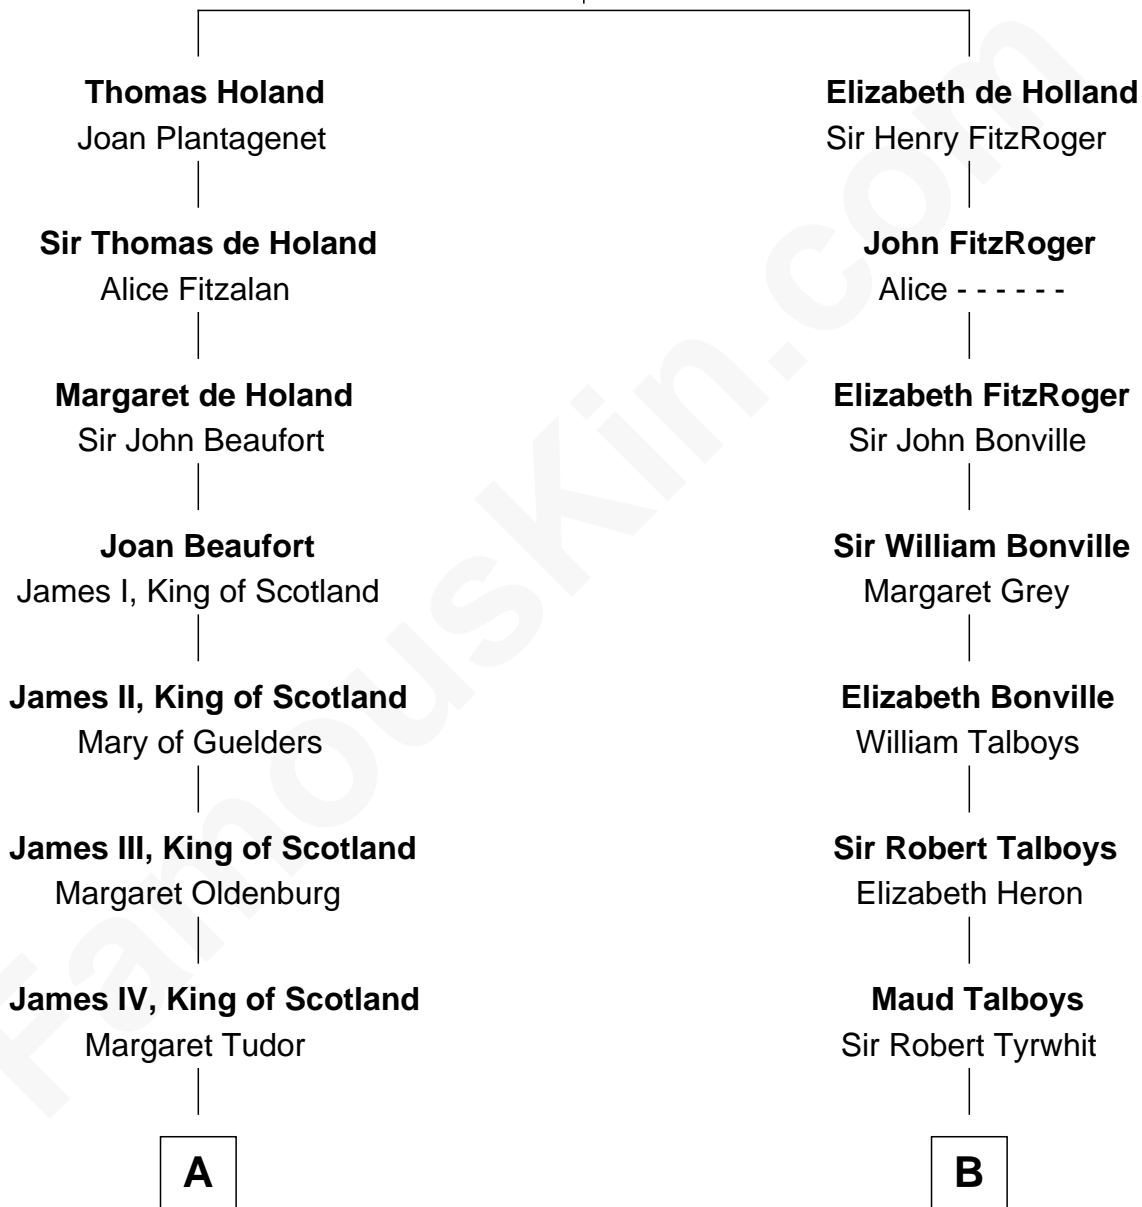

# FamousKin.com Relationship Chart of

**James Russell Lowell**

*American "Fireside" Poet*

17th cousin 1 time removed of

**William Rufus Day**

*36th U.S. Secretary of State*

**Sir Robert de Holland**

Maude la Zouche