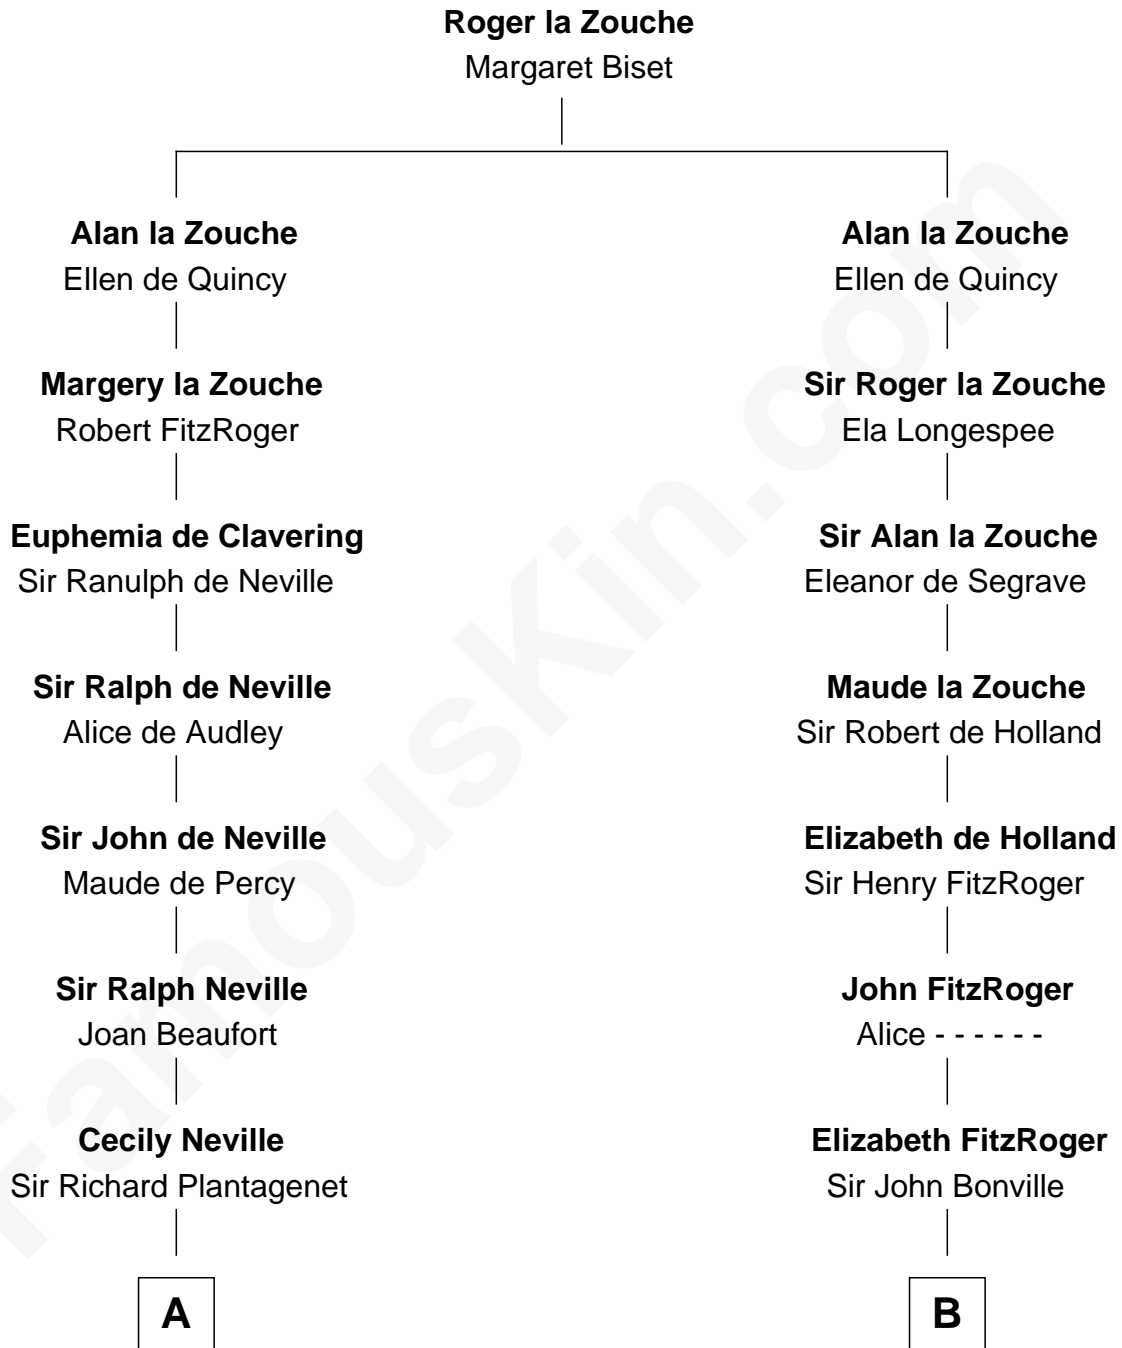

FamousKin.com Relationship Chart of

James Russell Lowell

American "Fireside" Poet

21st cousin of

William Rufus Day

36th U.S. Secretary of State

C

William Traill