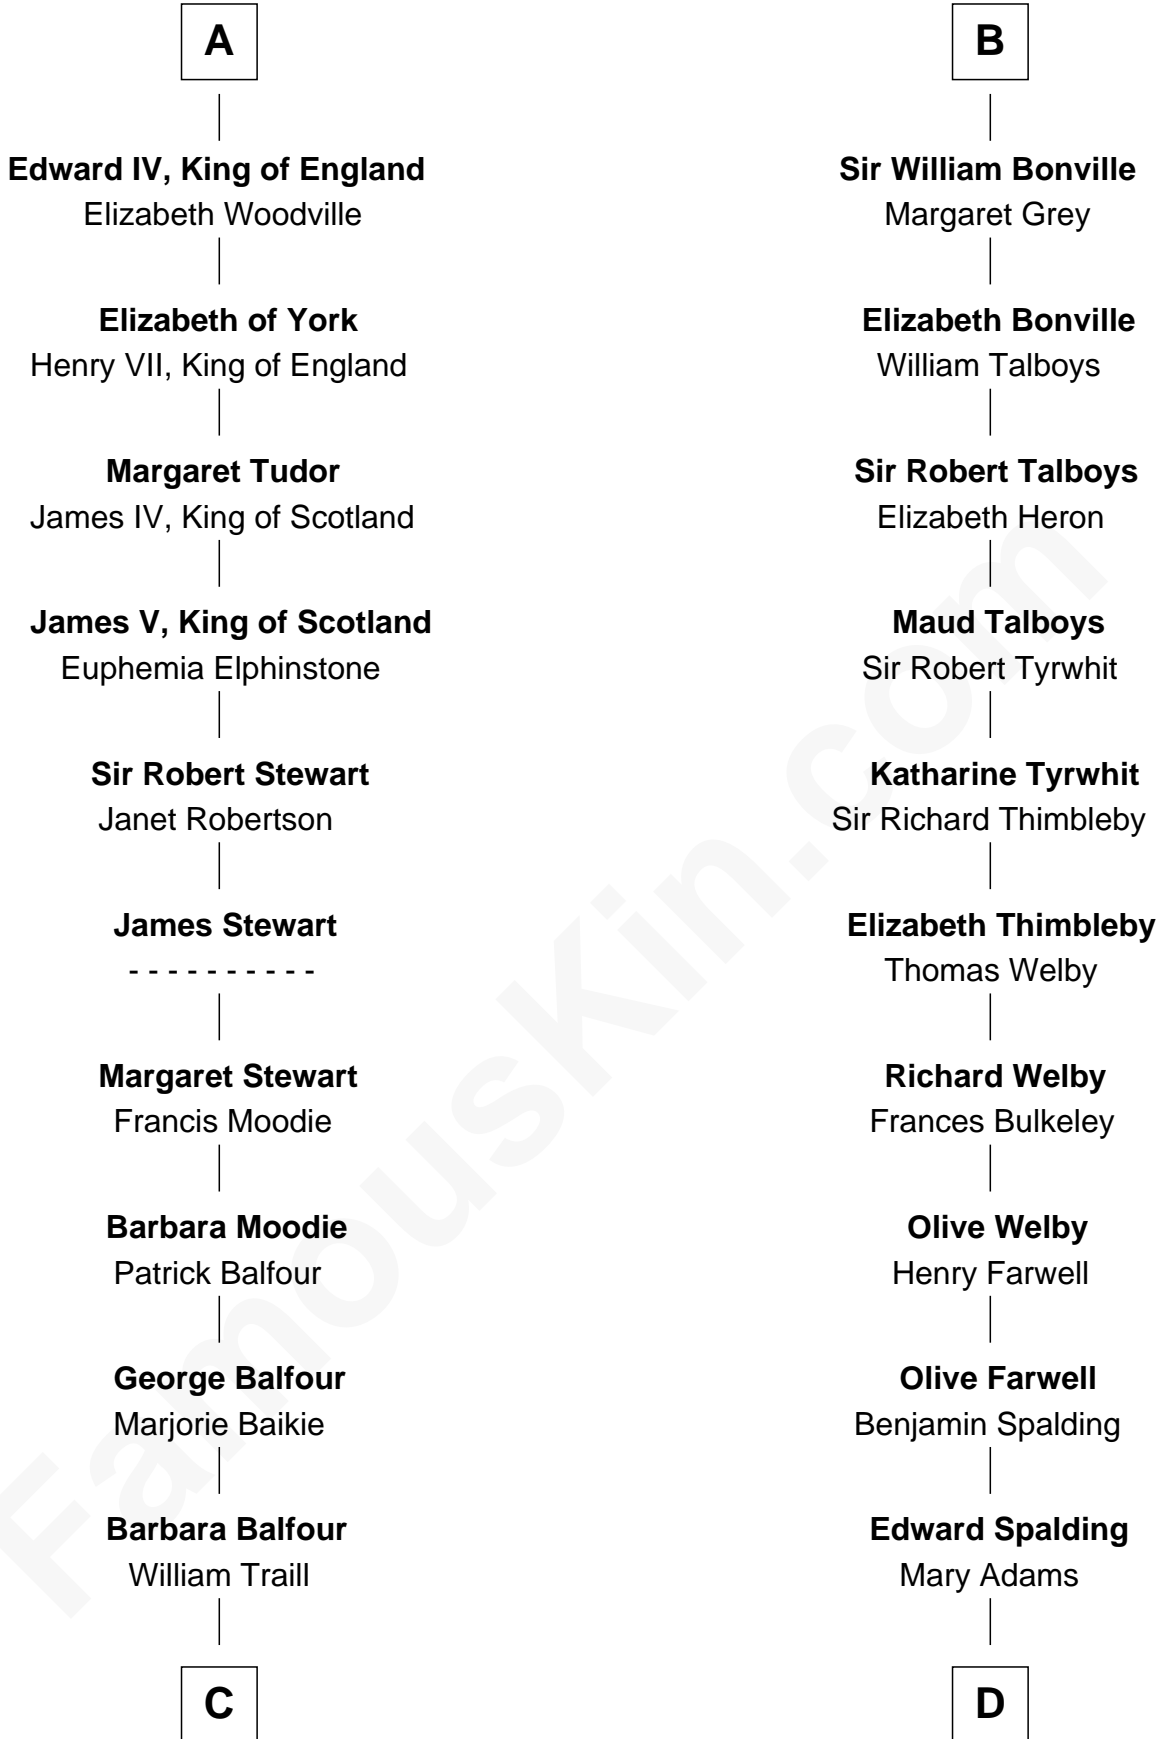

FamousKin.com Relationship Chart of

James Russell Lowell

American "Fireside" Poet

21st cousin of

William Rufus Day

36th U.S. Secretary of State

C

William Traill

Isabel Fea

Robert Traill

Mary Whipple

Mary Whipple Traill

Keith Spence

Harriet Brackett Spence

Rev. Charles Lowell

James Russell Lowell