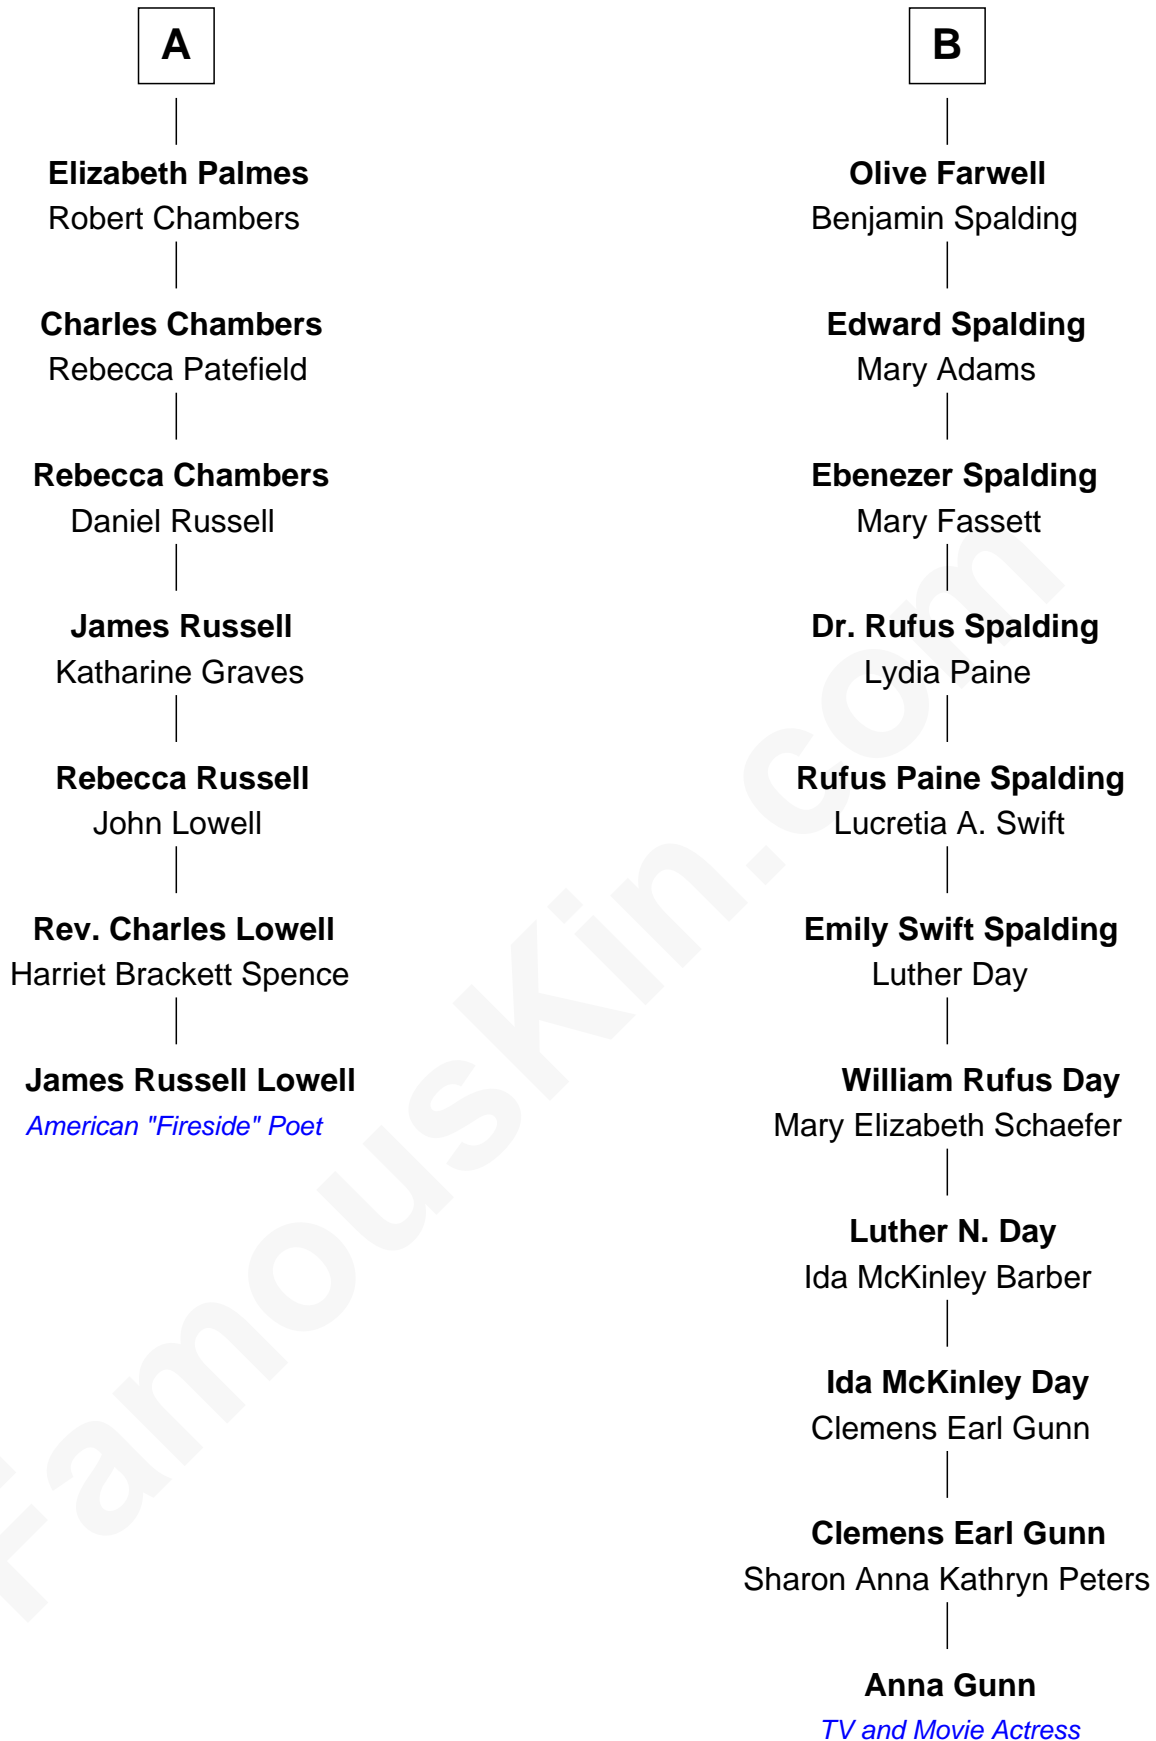

**FamousKin.com**  
**Relationship Chart of**  
**James Russell Lowell**  
*American "Fireside" Poet*

13th cousin 4 times removed of

**Anna Gunn**  
*TV and Movie Actress*

**Sir Robert Corbet**  
 Margaret - - - - -

Anna Gunn photo by [Gage Skidmore](#) (CC BY-SA 2.0)